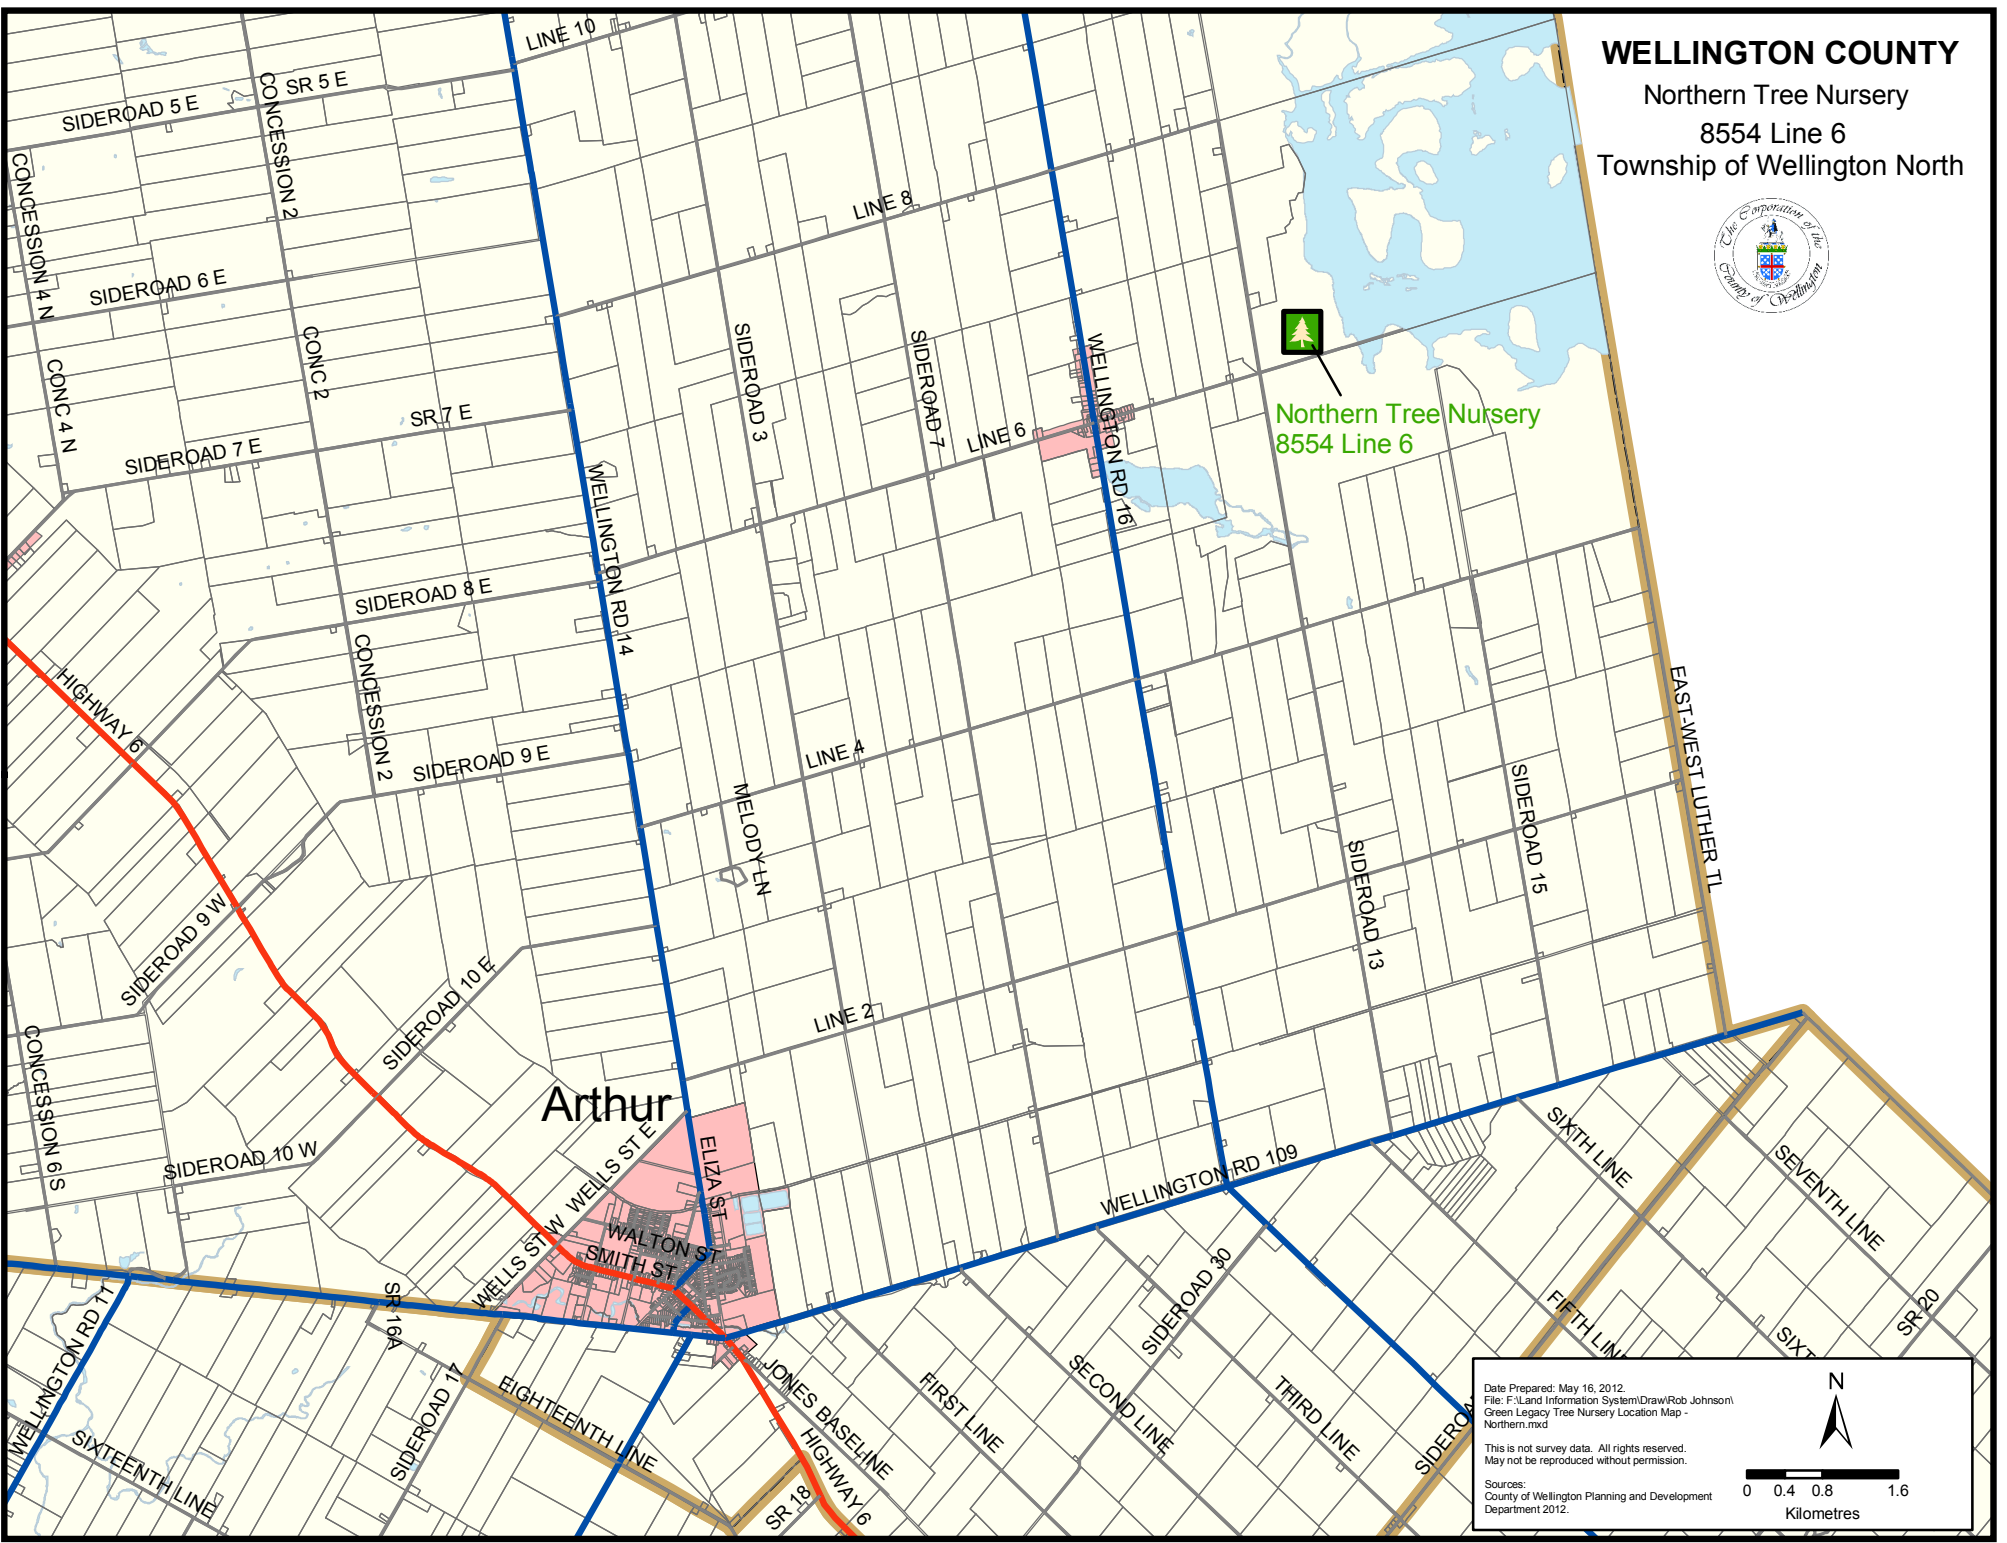

WELLINGTON COUNTY

Northern Tree Nursery
8554 Line 6
Township of Wellington North

Northern Tree Nursery
8554 Line 6

Arthur

Date Prepared: May 16, 2012.
File: F:\Land Information System\Draw\Rob Johnson\Green Legacy Tree Nursery Location Map - Northern.mxd

This is not survey data. All rights reserved.
May not be reproduced without permission.

Sources:
County of Wellington Planning and Development
Department 2012.

Kilometres