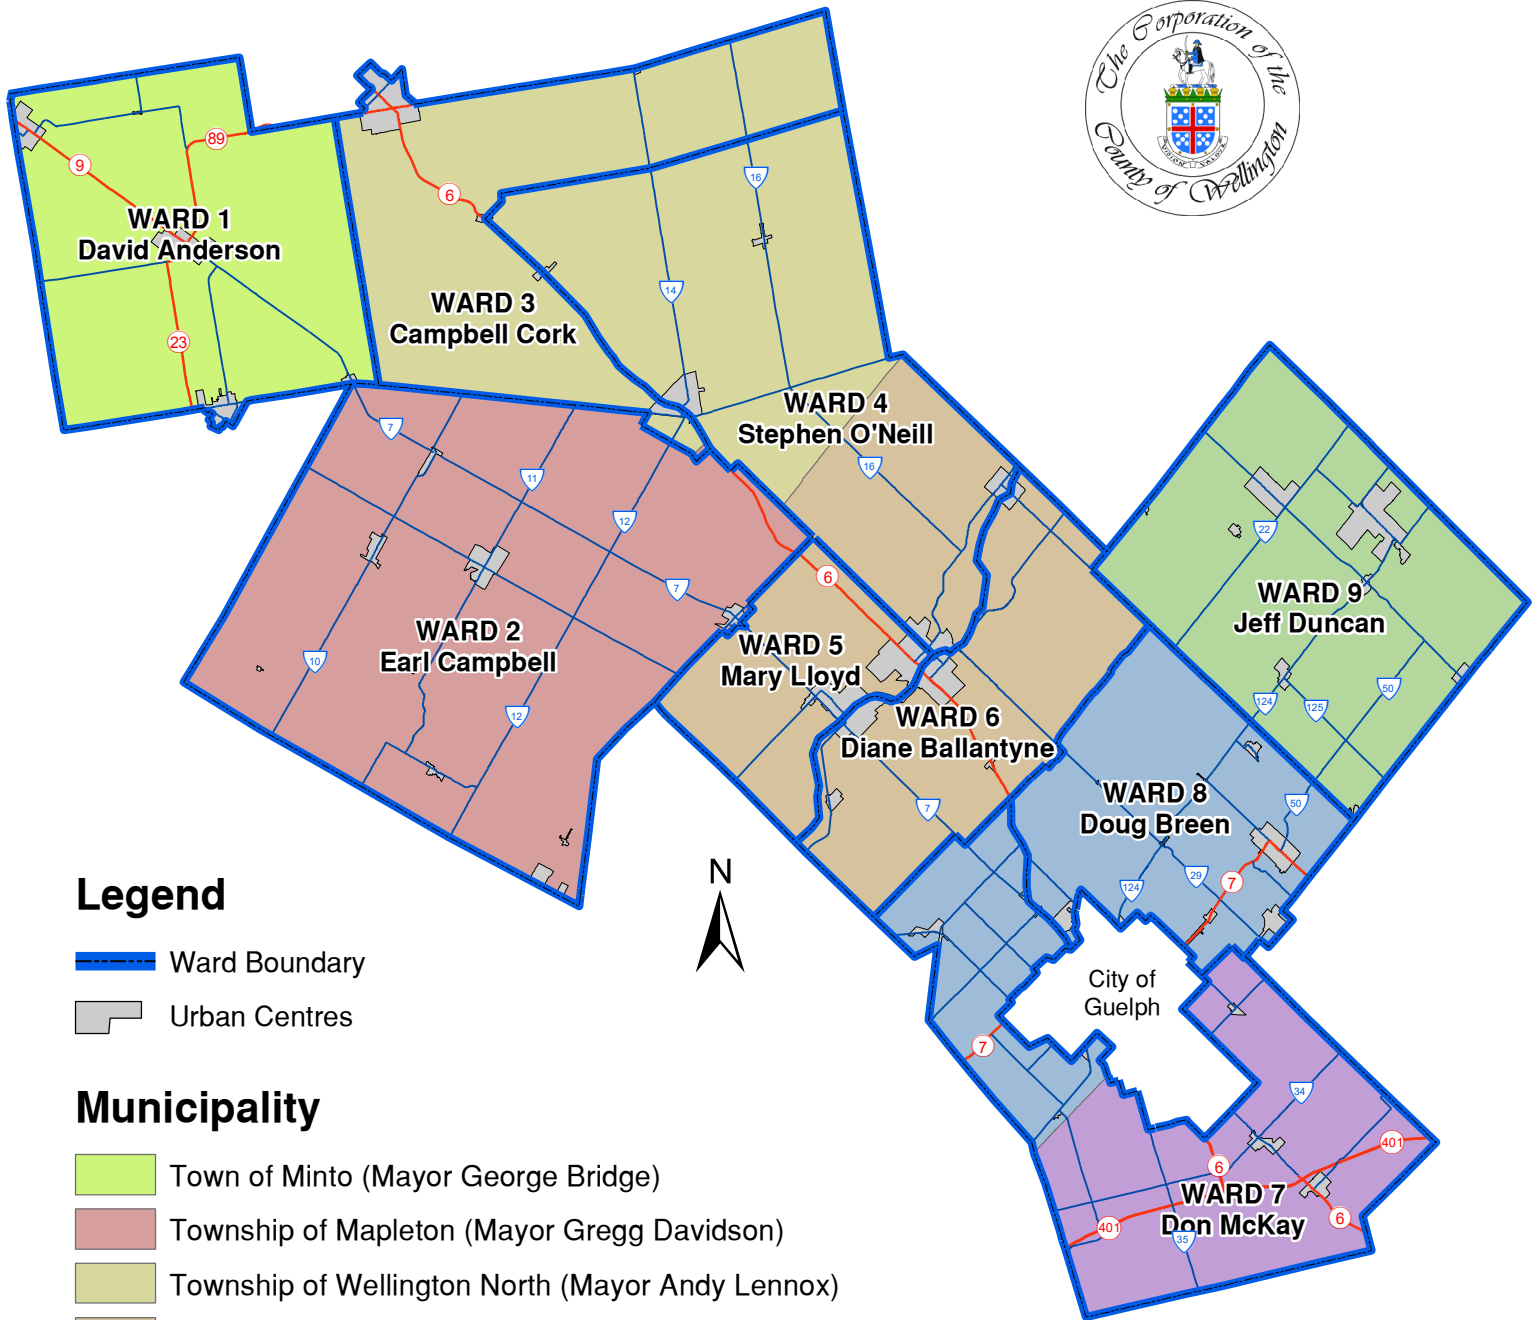

# County of Wellington Ward Boundaries

## Legend

-  Ward Boundary
-  Urban Centres

## Municipality

-  Town of Minto (Mayor George Bridge)
-  Township of Mapleton (Mayor Gregg Davidson)
-  Township of Wellington North (Mayor Andy Lennox)
-  Township of Centre Wellington (Mayor Kelly Linton)
-  Township of Guelph-Eramosa (Mayor Chris White)
-  Town of Erin (Mayor Allan Alls)
-  Township of Puslinch (Mayor James Seeley)