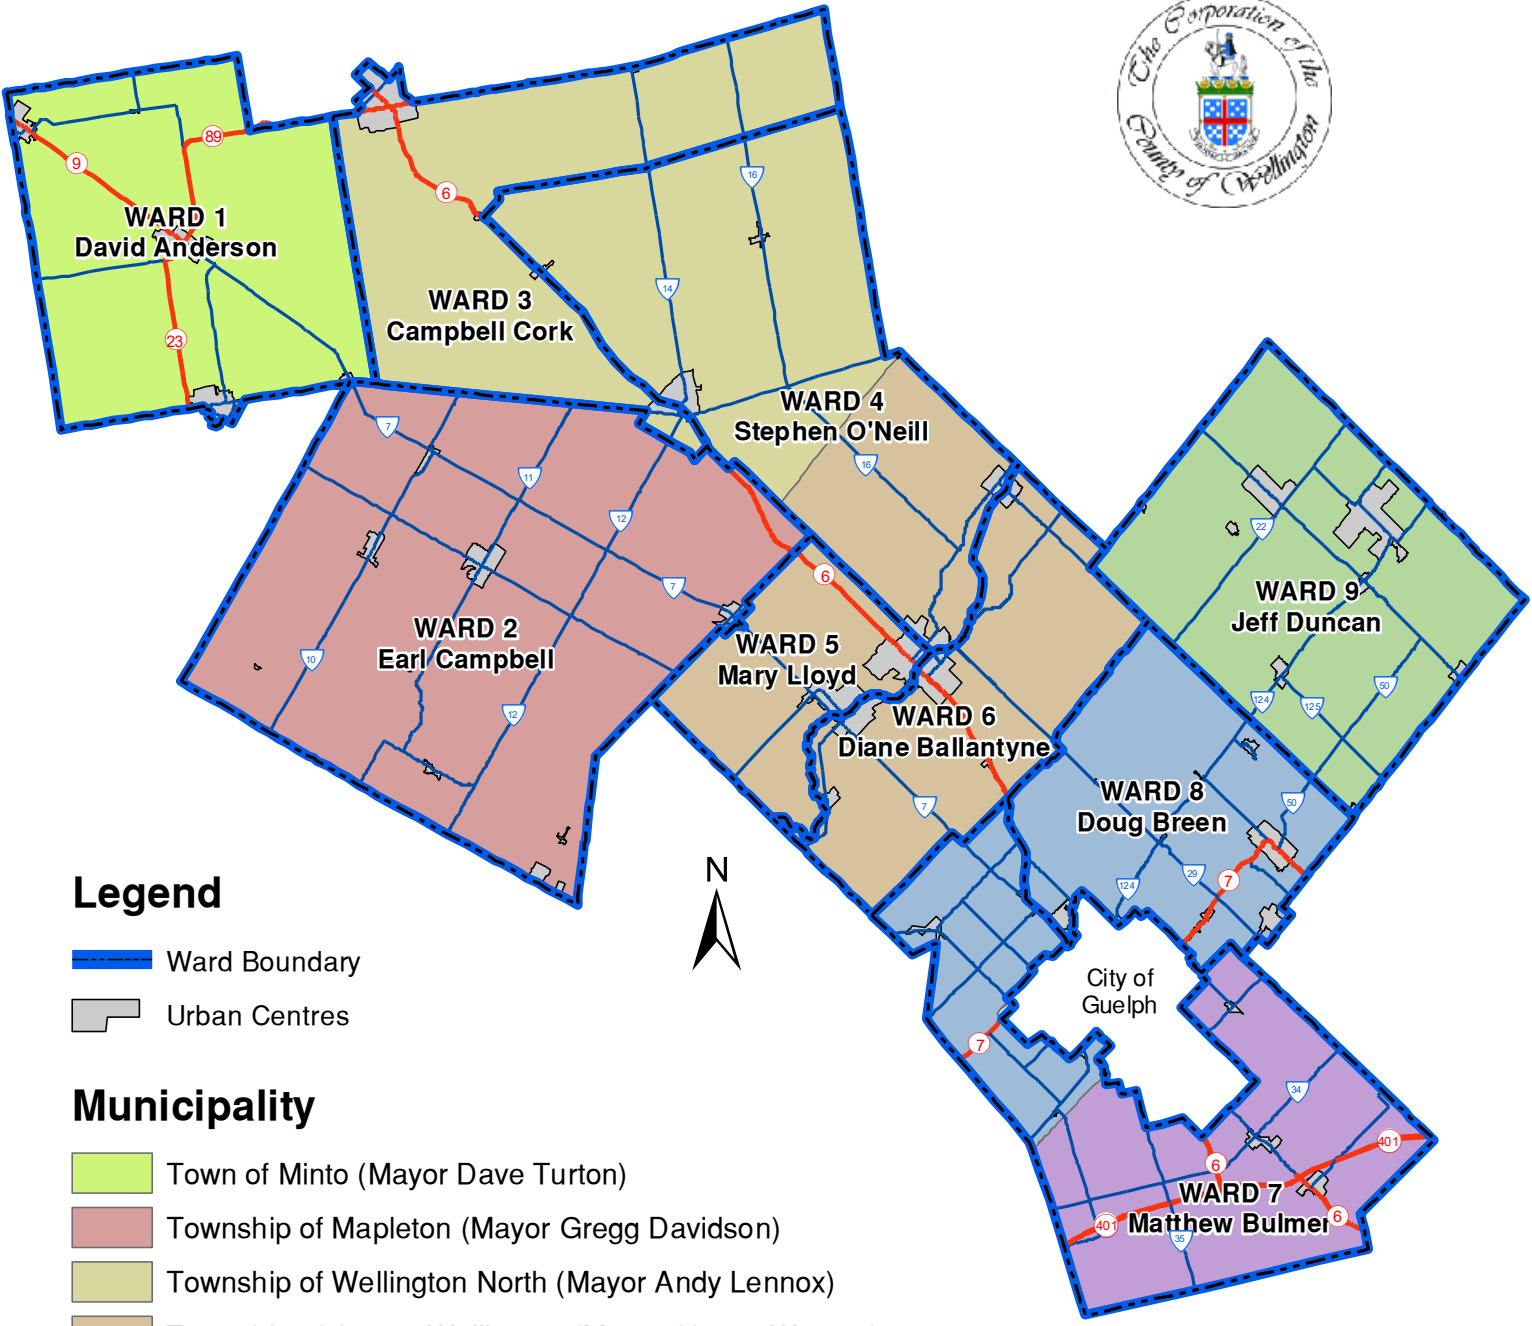

County of Wellington Ward Boundaries

Legend

- Ward Boundary
- Urban Centres

Municipality

- Town of Minto (Mayor Dave Turton)
- Township of Mapleton (Mayor Gregg Davidson)
- Township of Wellington North (Mayor Andy Lennox)
- Township of Centre Wellington (Mayor Shawn Watters)
- Township of Guelph-Eramosa (Mayor Chris White)
- Town of Erin (Mayor Michael Dehn)
- Township of Puslinch (Mayor James Seeley)