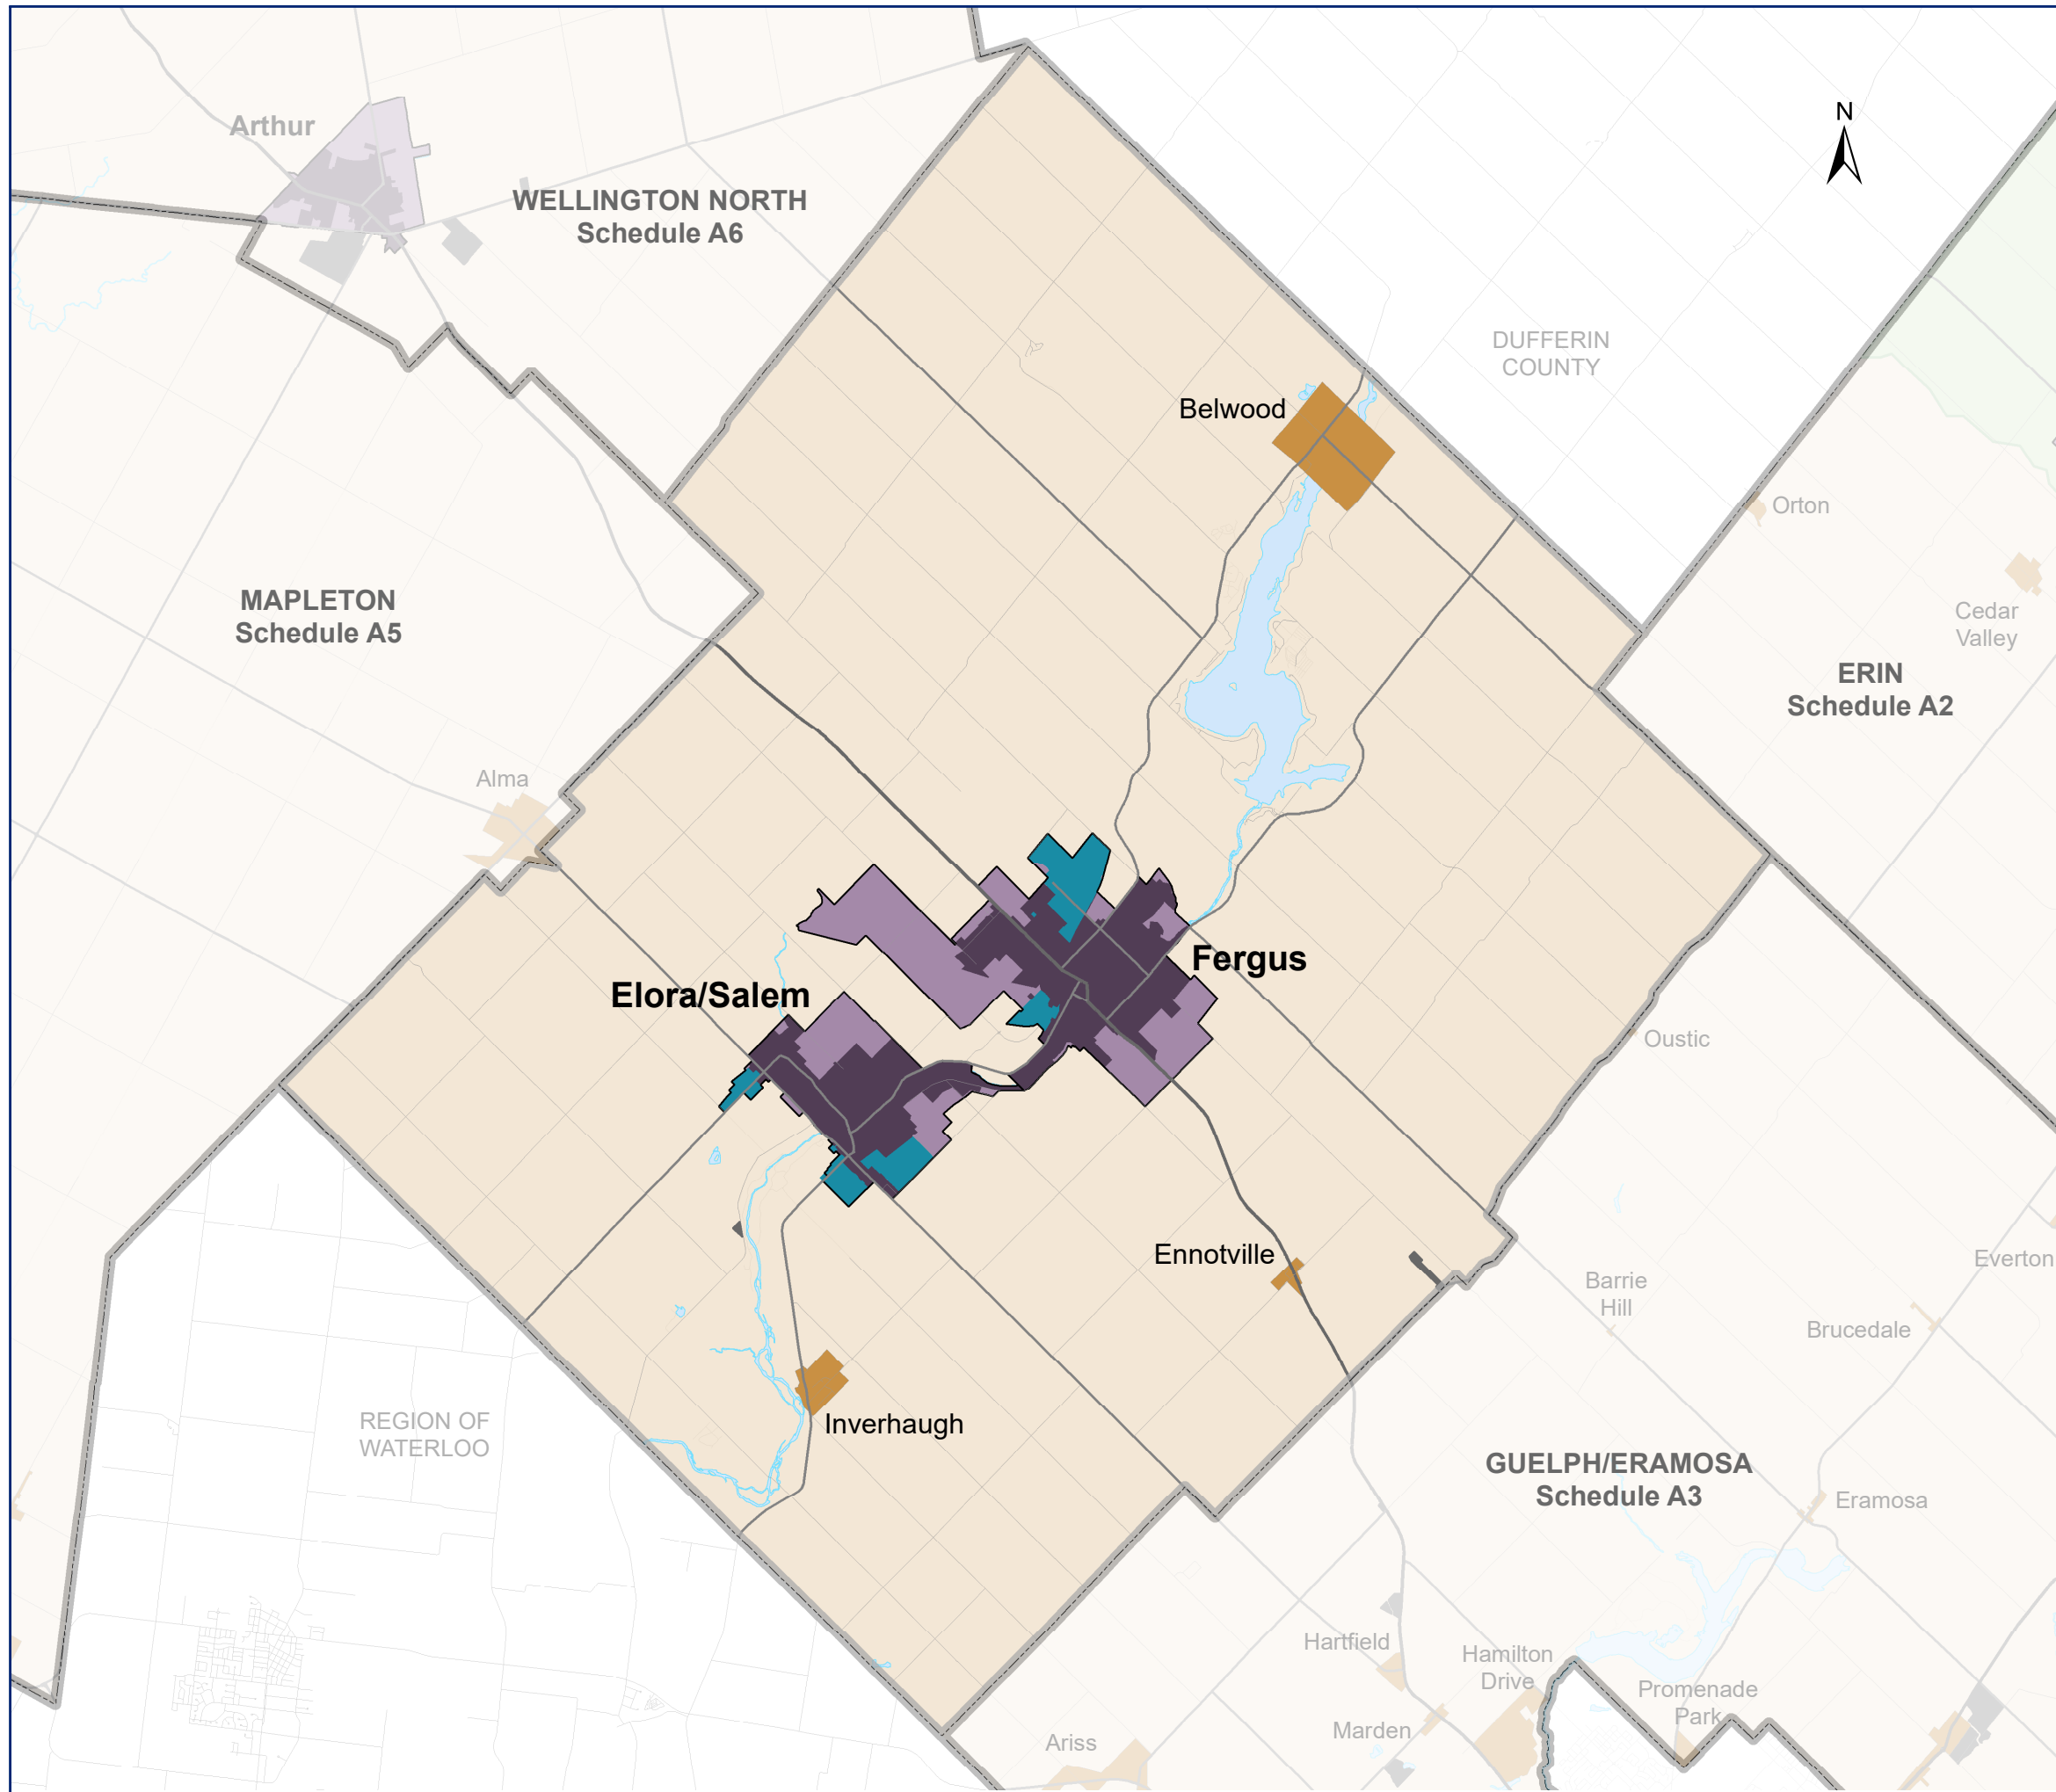

# County Growth Structure

## CENTRE WELLINGTON

- Urban System**
- Primary Urban Centre
  - Delineated Built-up Area
  - Designated Greenfield Area
  - Employment Area
- Rural System**
- Hamlet
  - Rural Employment Area
- Other**
- Waterbody/Watercourse