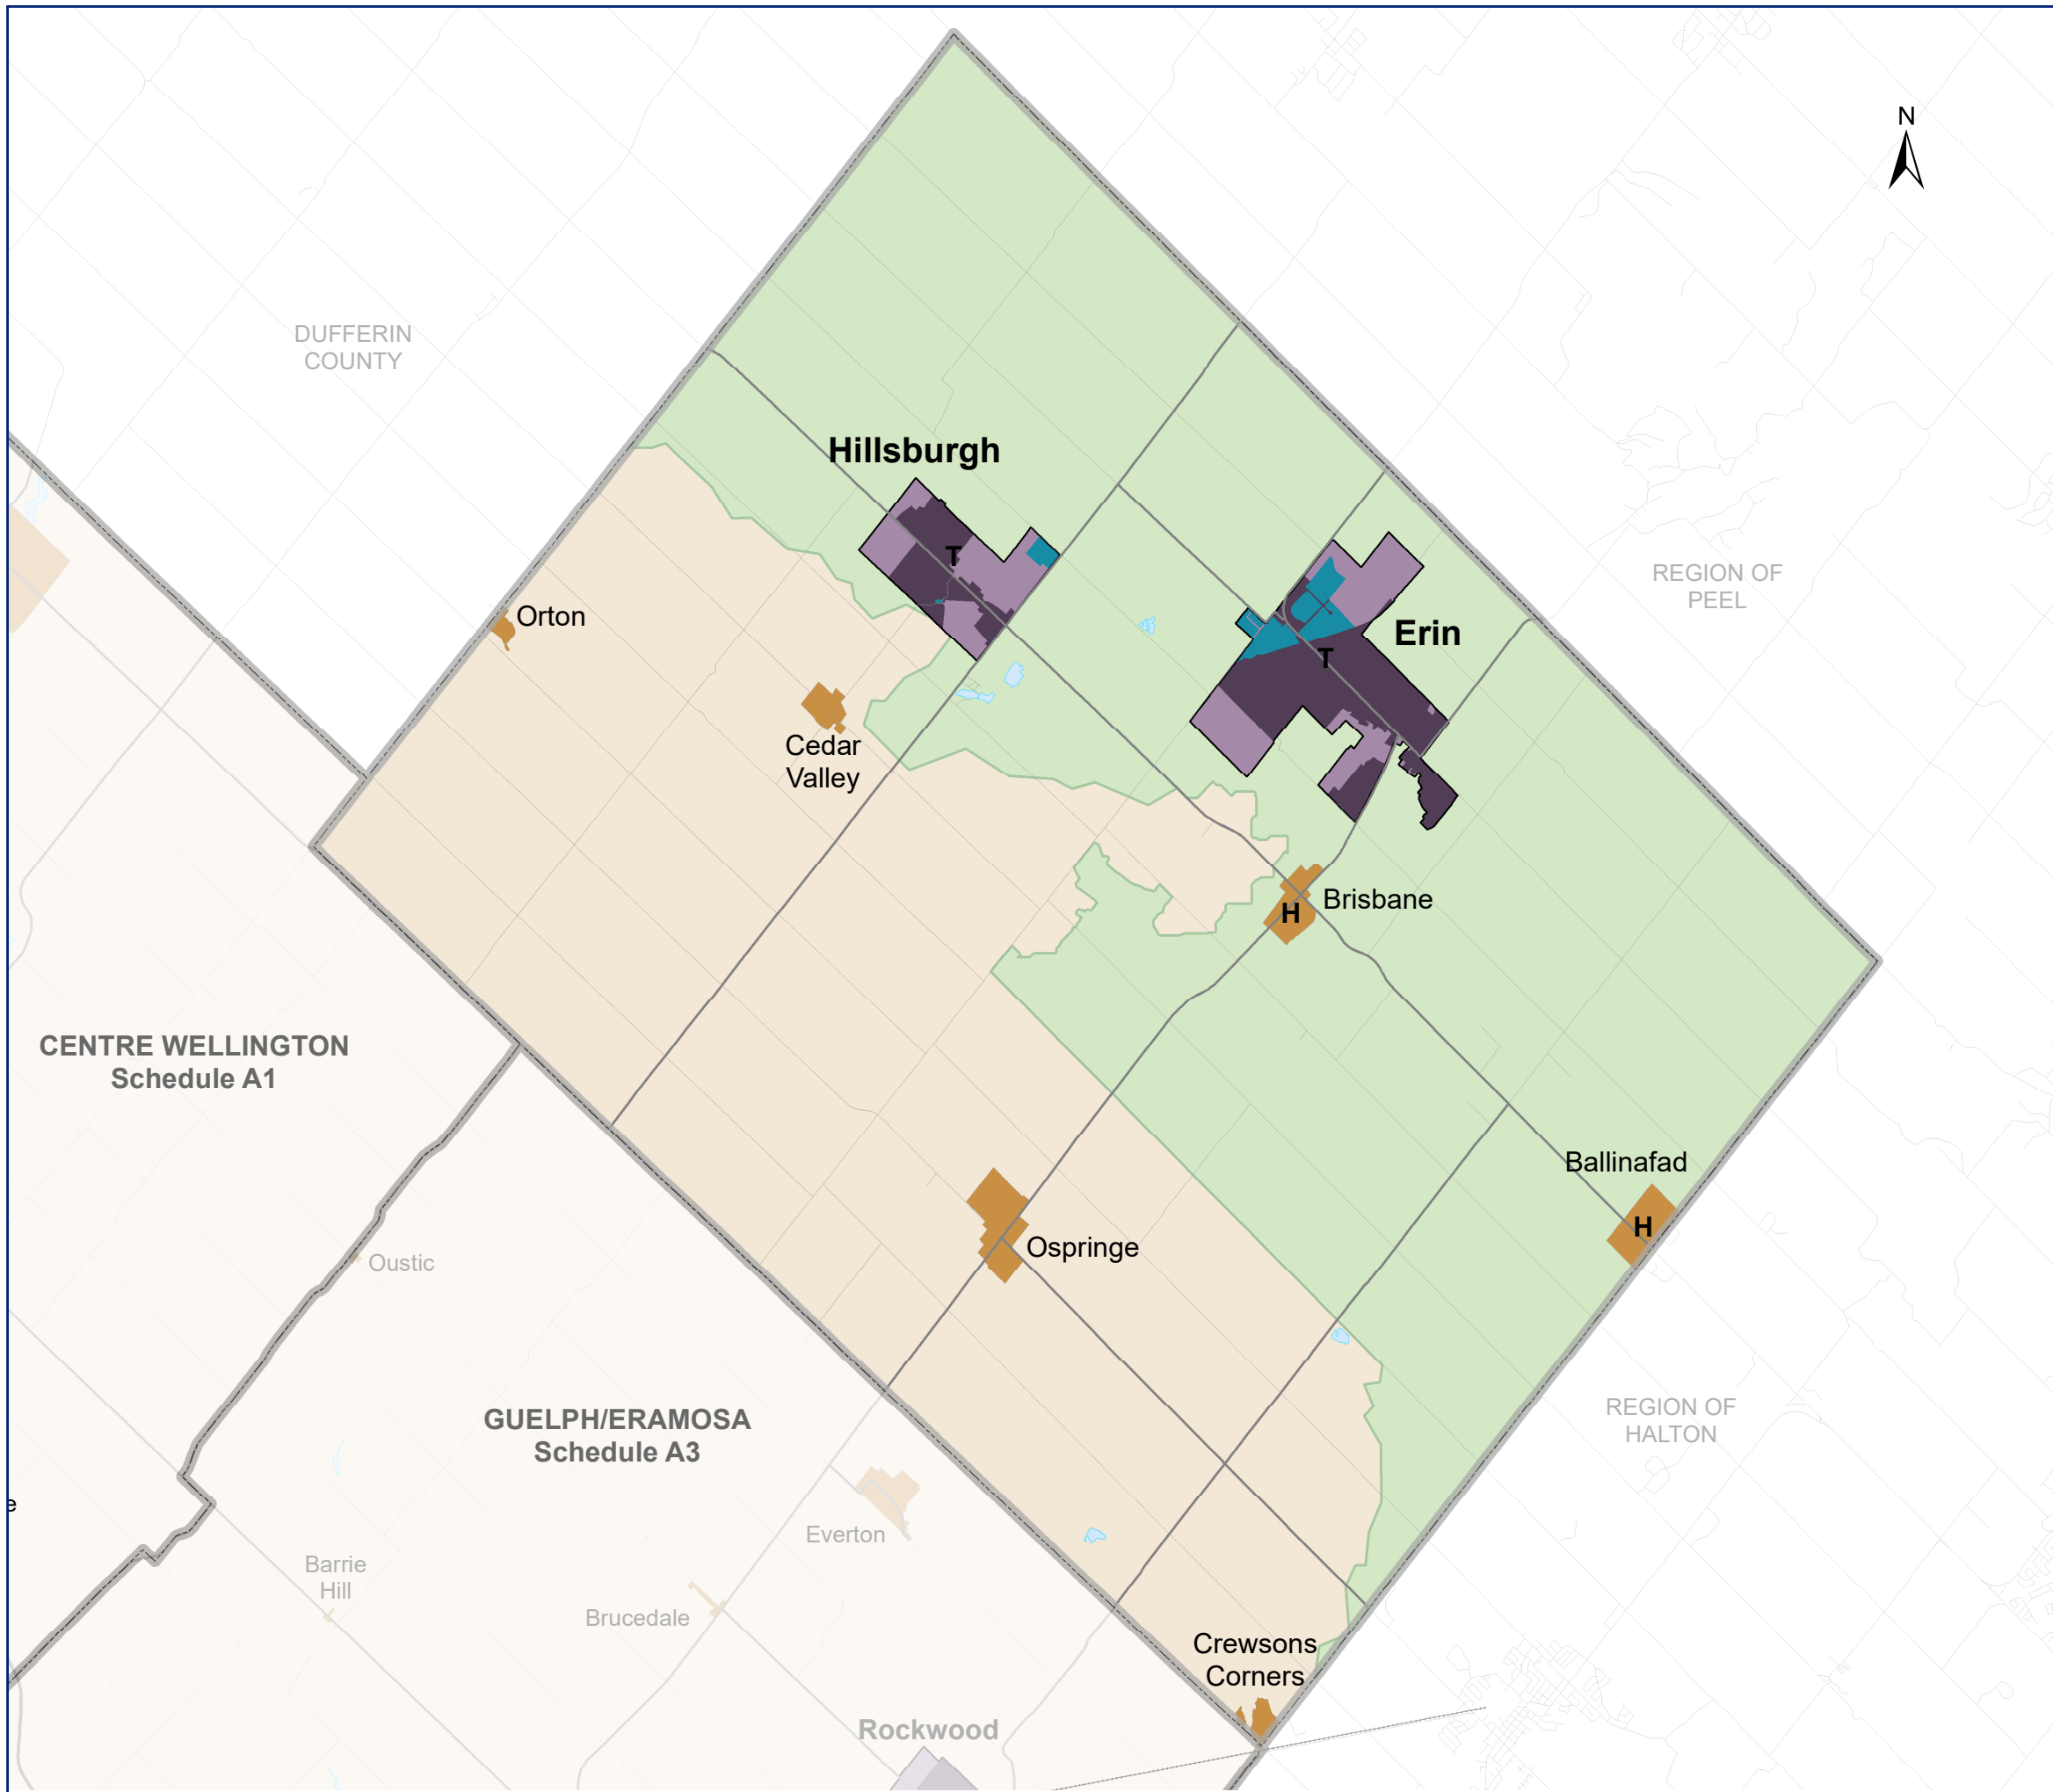

County Growth Structure

ERIN

Urban System

-  Primary Urban Centre
-  Delineated Built-up Area
-  Designated Greenfield Area
-  Employment Area

Rural System

-  Hamlet

Other

-  Greenbelt Area
- T** Greenbelt Town/Village
- H** Greenbelt Hamlet
-  Waterbody/Watercourse

Produced by: County of Wellington Planning & Development Department

This is not survey data. All rights reserved. May not be reproduced without permission.

Sources:
County of Wellington
Ministry of Natural Resources and Forestry,
© King's Printer for Ontario, 2023.