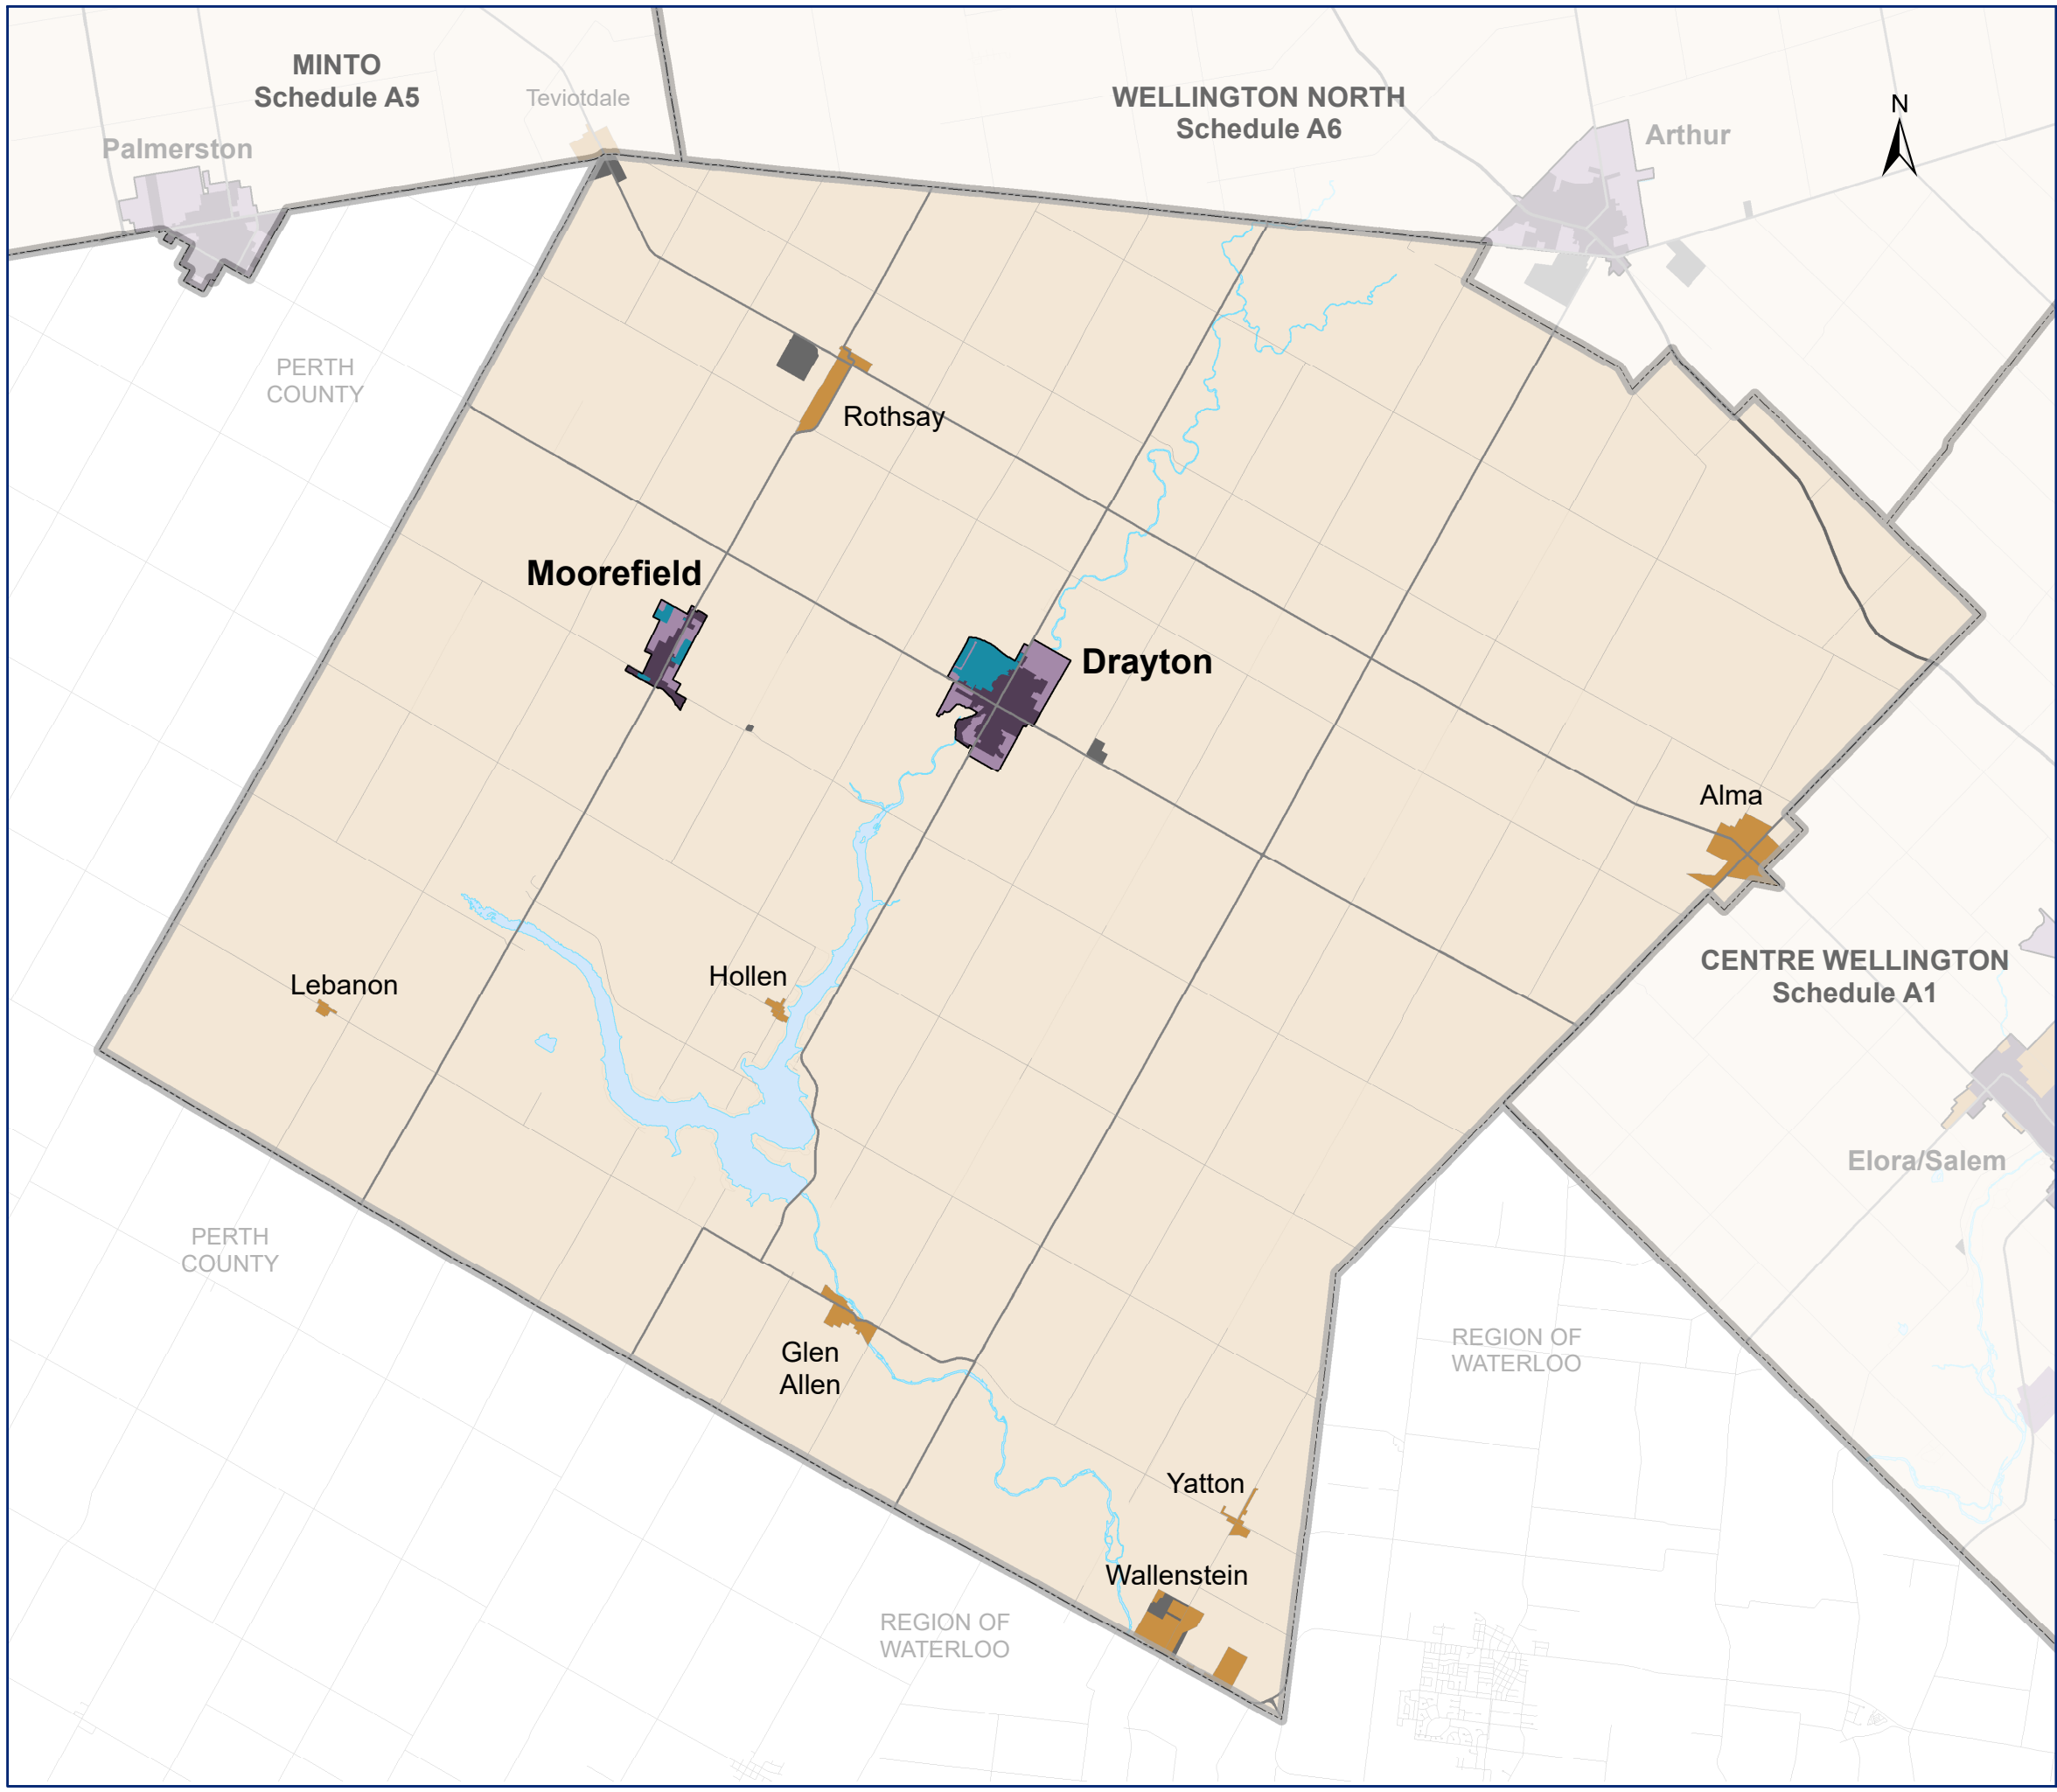

County Growth Structure

MAPLETON

- Urban System**
- Primary Urban Centre
 - Delineated Built-up Area
 - Designated Greenfield Area
 - Employment Area
- Rural System**
- Hamlet
 - Rural Employment Area
- Other**
- Waterbody/Watercourse

Produced by: County of Wellington Planning & Development Department

This is not survey data. All rights reserved. May not be reproduced without permission.

Sources:
 County of Wellington 2023
 Ministry of Natural Resources and Forestry,
 © King's Printer for Ontario, 2023.
 2020 Ortho imagery.