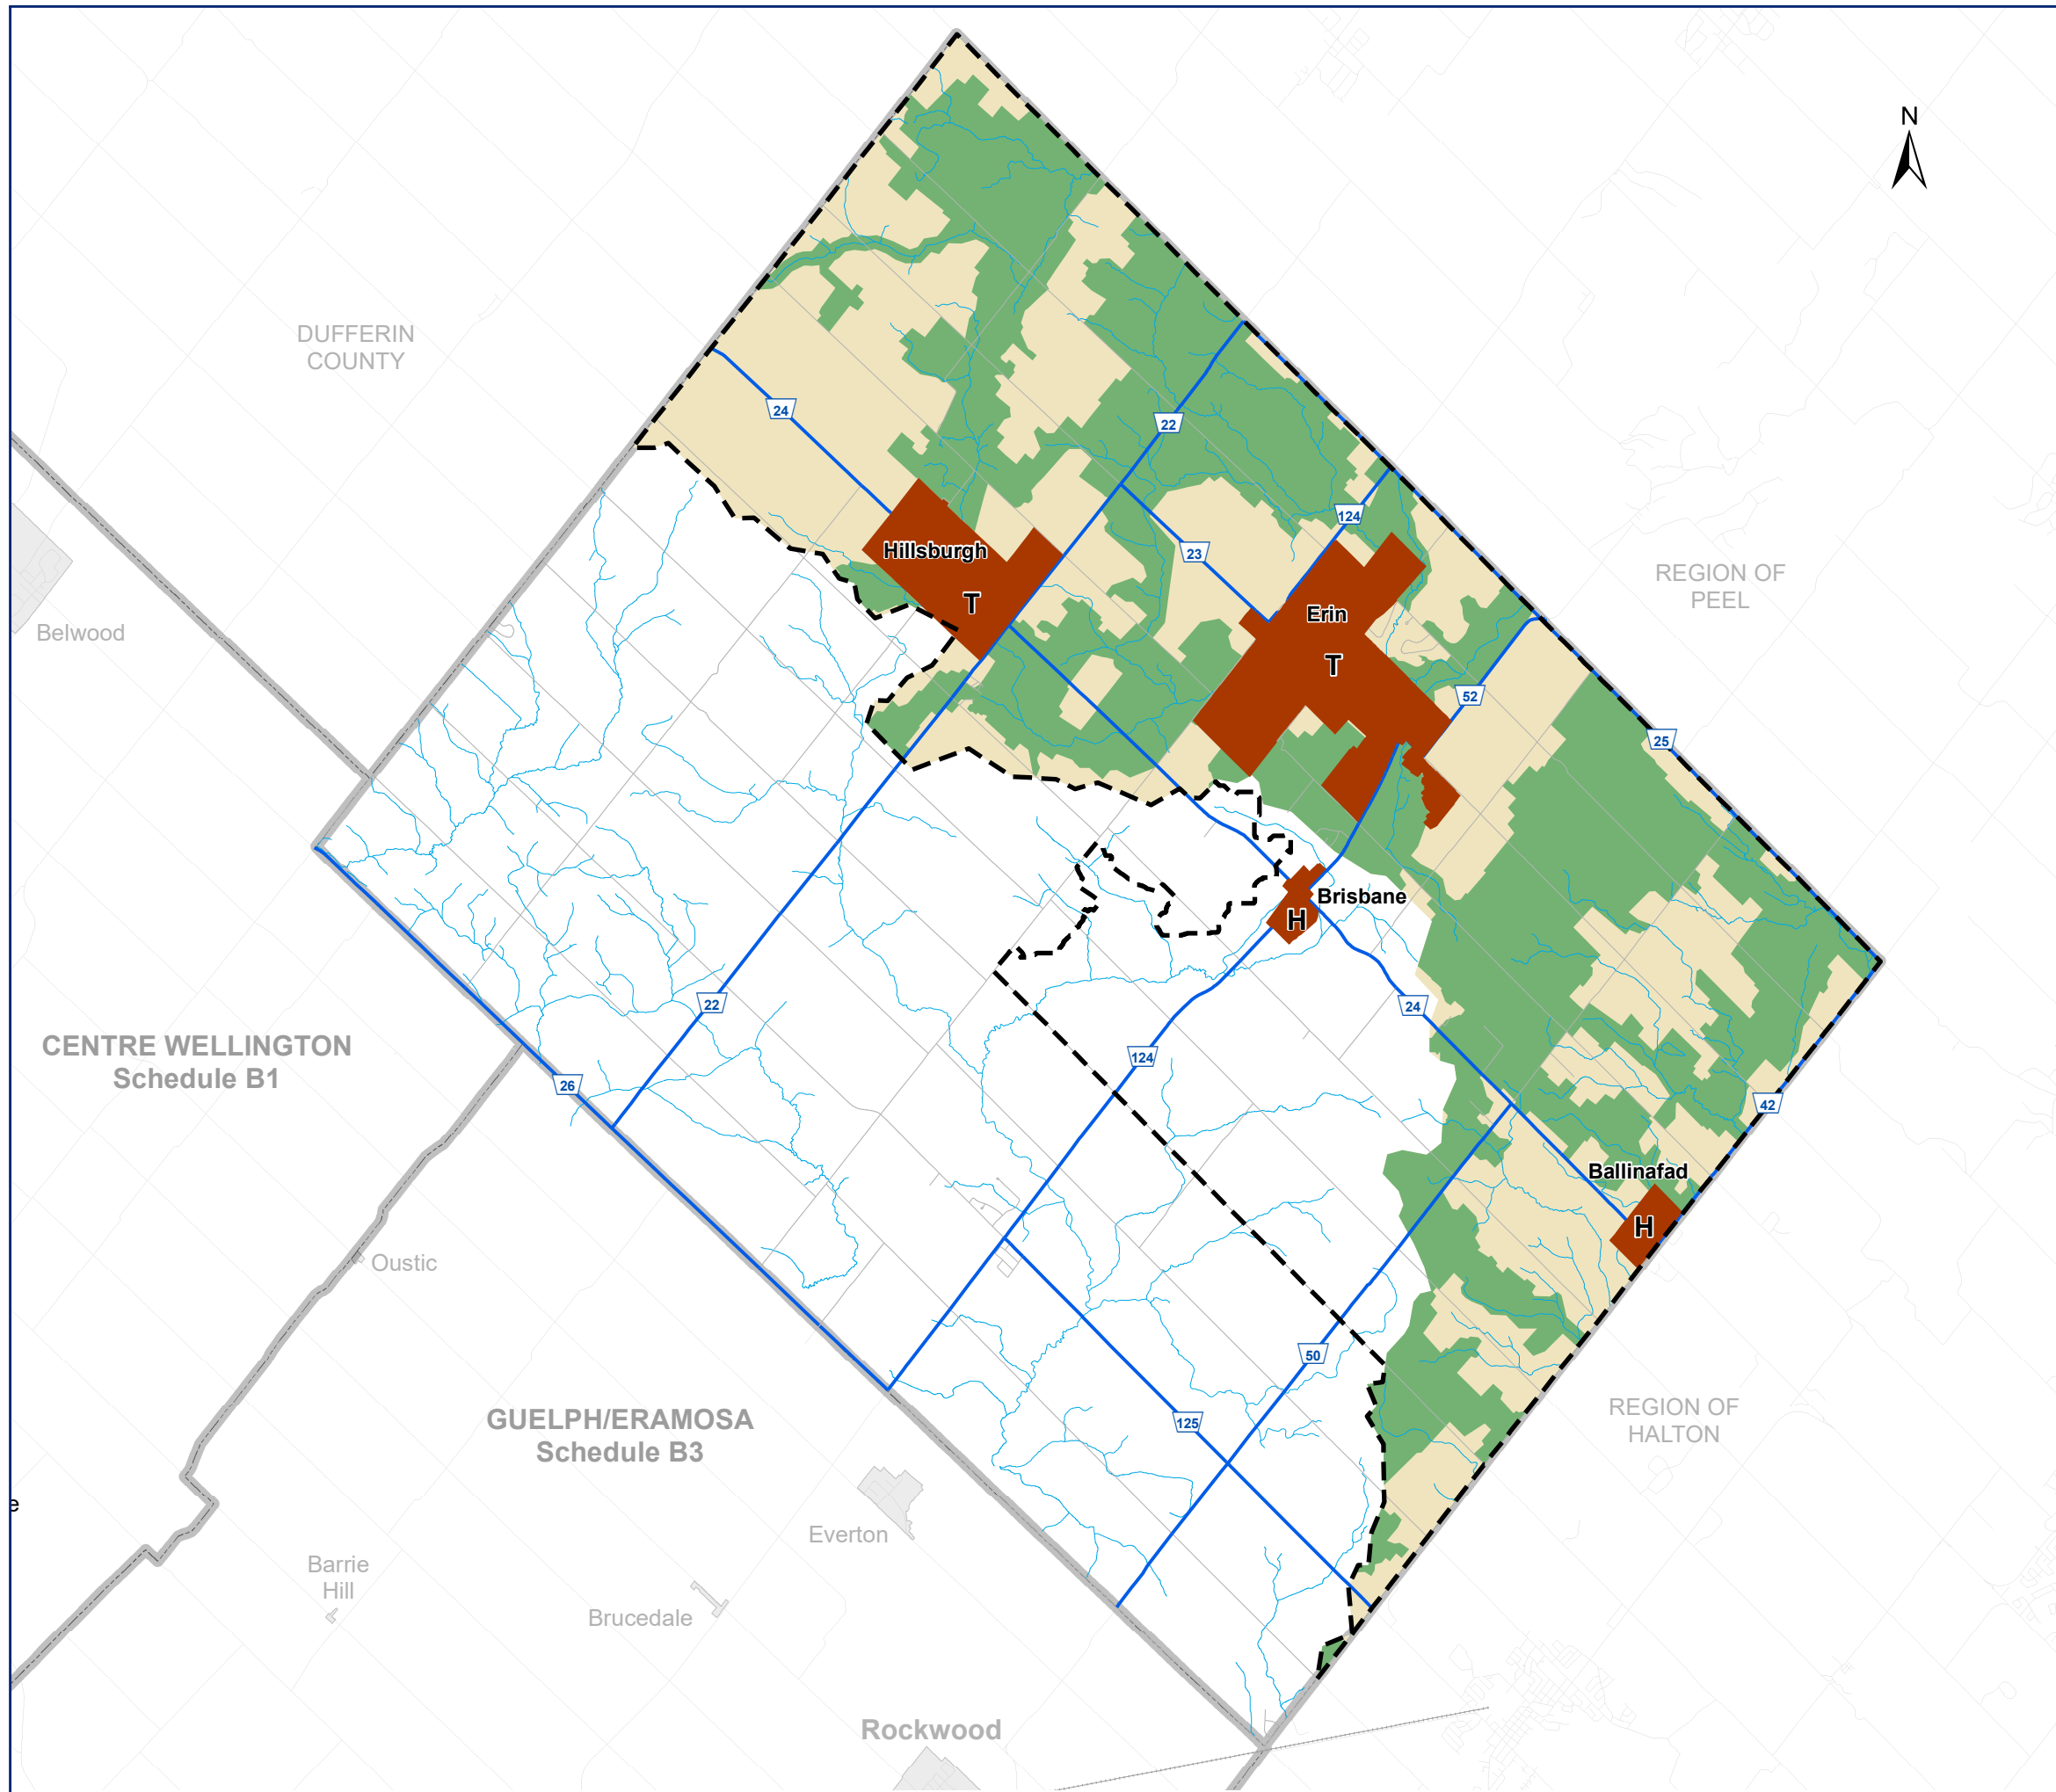

# Greenbelt Plan

## ERIN

### Legend

- Greenbelt Boundary
- Greenbelt Protected Countryside
- Greenbelt Natural Heritage System
- Settlement Areas
- T Towns and Villages
- H Hamlet

Produced by: County of Wellington Planning & Development Department