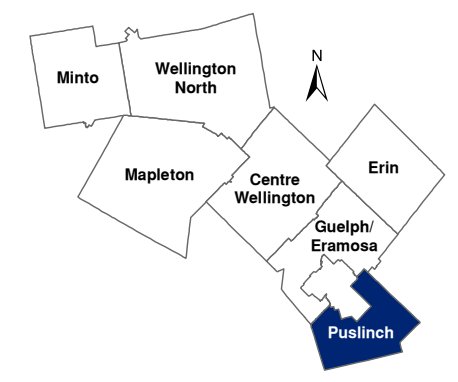

Greenbelt Plan

PUSLINCH

Legend

-  Greenbelt Boundary
-  Greenbelt Protected Countryside
-  Greenbelt Natural Heritage System
-  Settlement Areas
- T Towns and Villages
- H Hamlet

Produced by: County of Wellington Planning & Development Department

This is not survey data. All rights reserved.
May not be reproduced without permission.

Sources:
County of Wellington 2023
Ministry of Natural Resources and Forestry,
Grand River Conservation Authority,
Teranet 2002,
© King's Printer for Ontario, 2023.