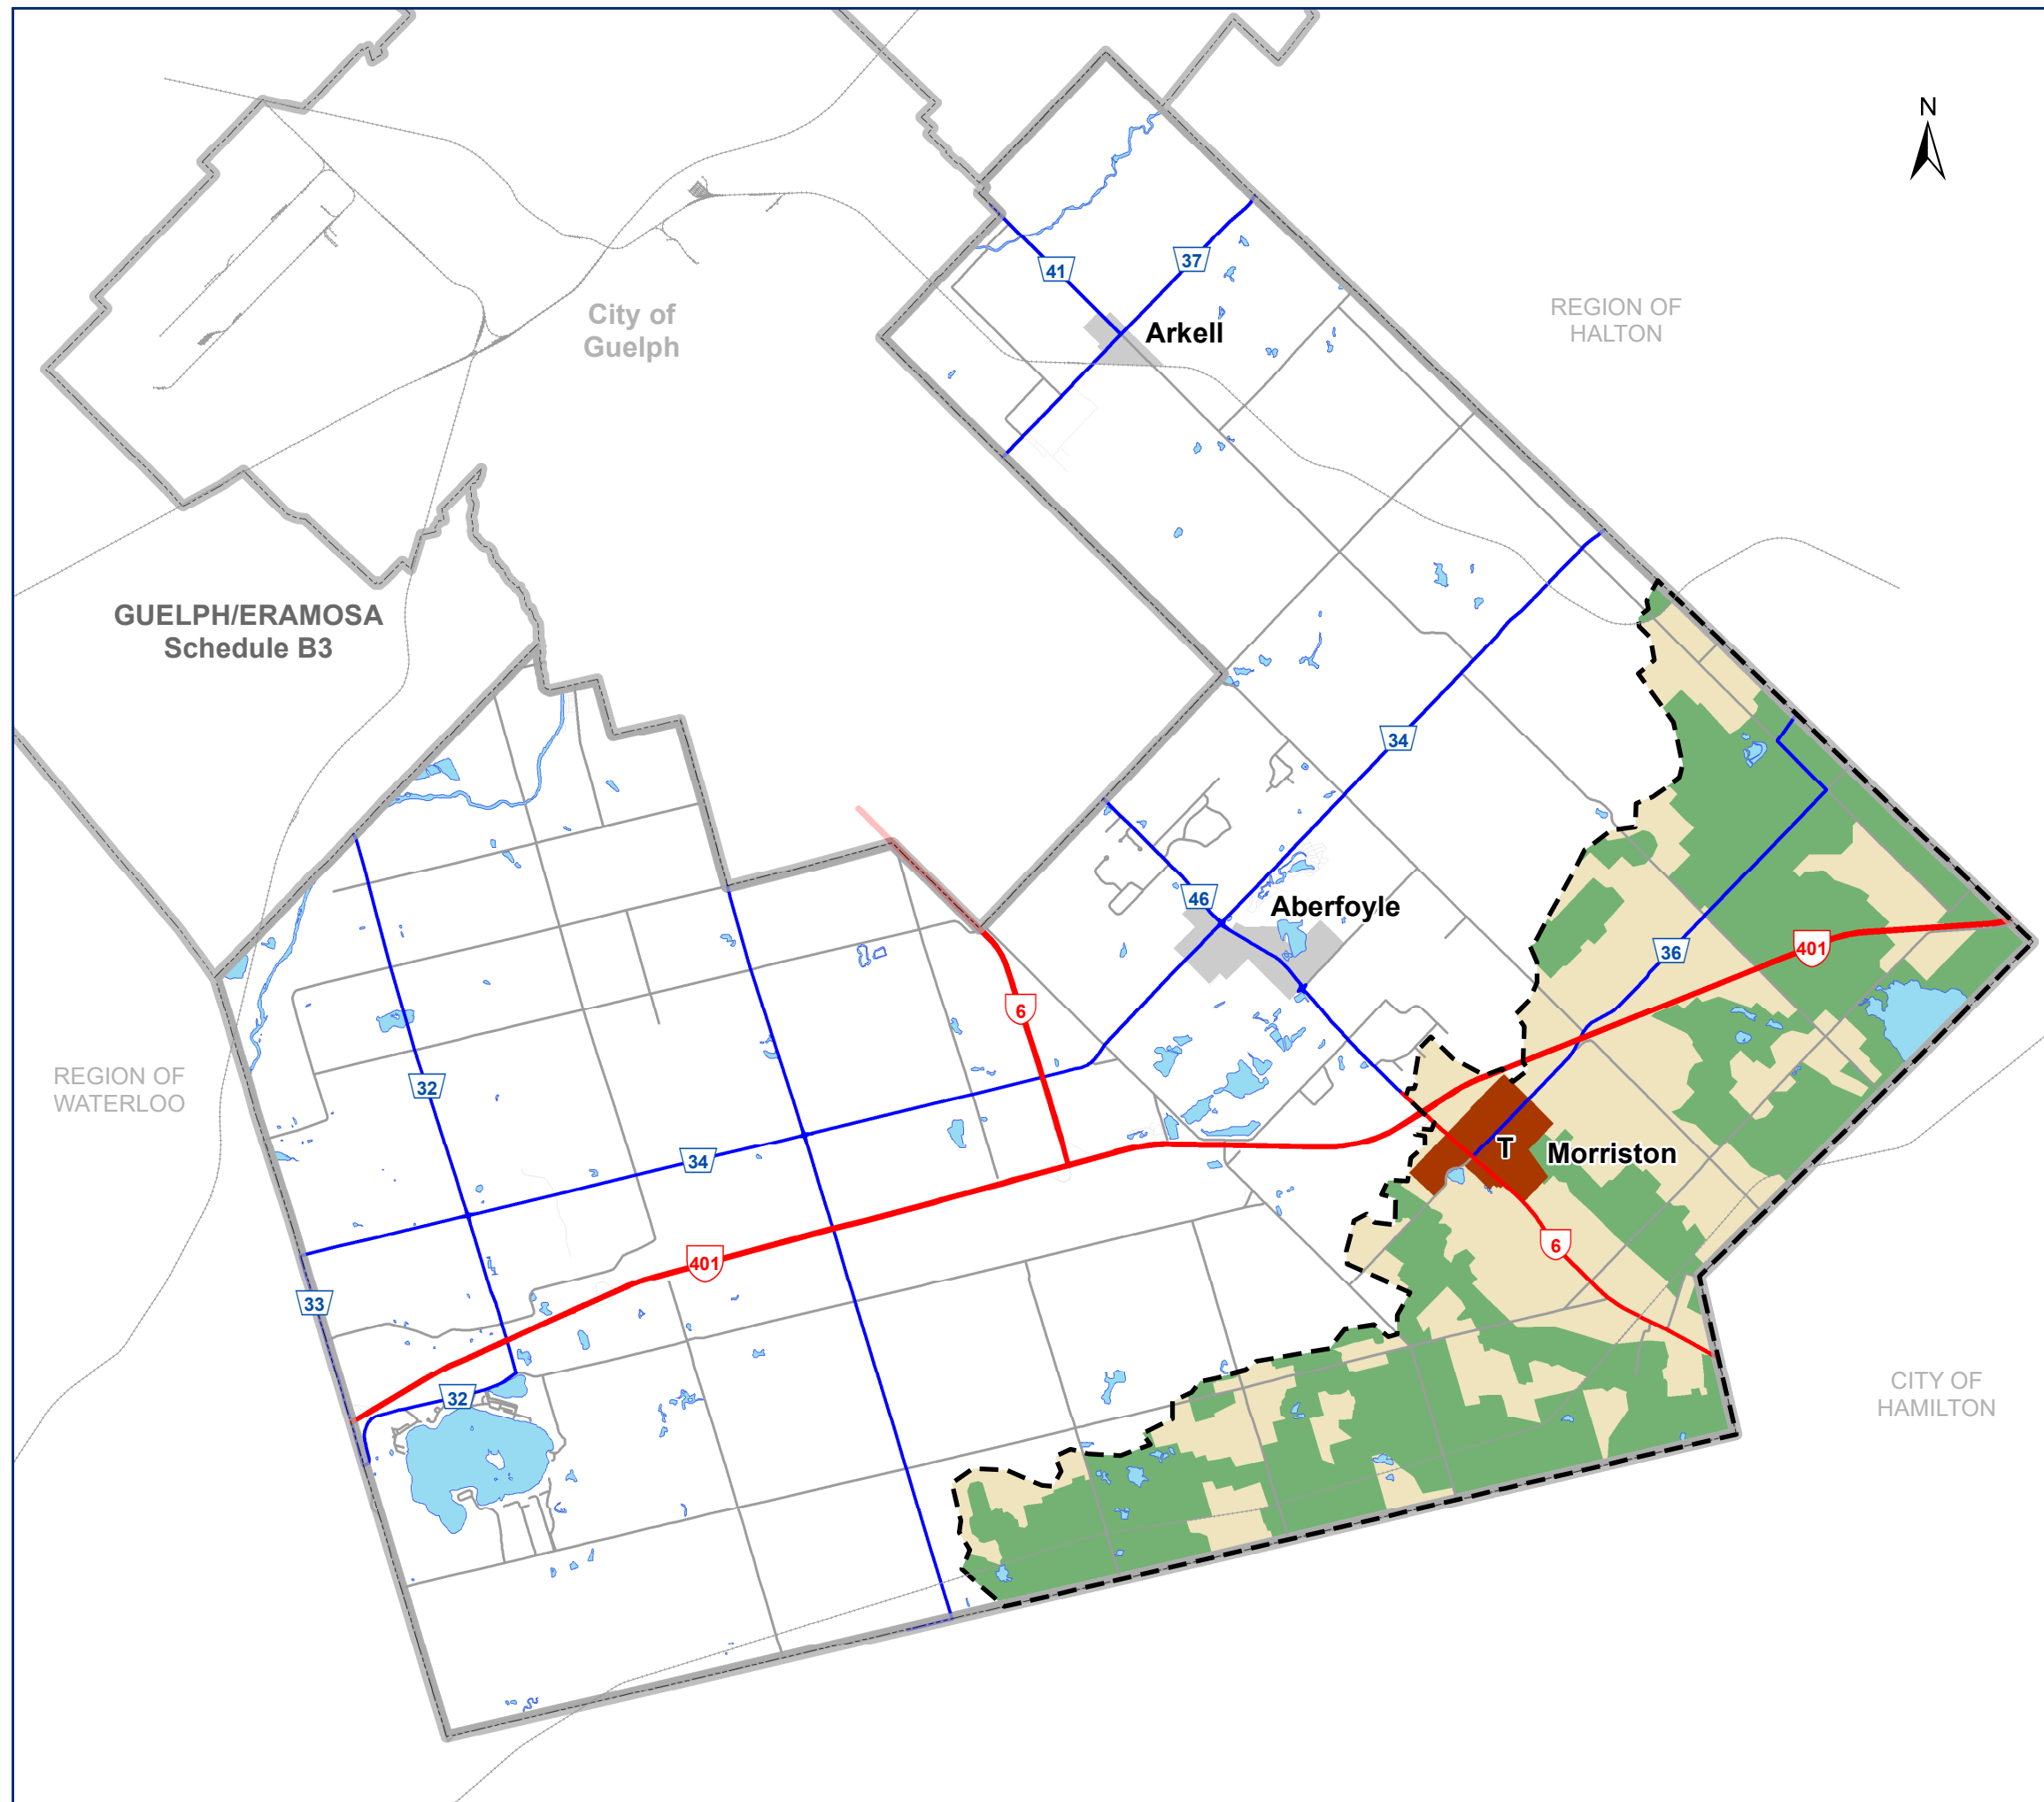

Greenbelt Plan

PUSLINCH

Legend

-  Greenbelt Boundary
-  Greenbelt Protected Countryside
-  Greenbelt Natural Heritage System
-  Settlement Areas
- T Towns and Villages
- H Hamlet

Produced by: County of Wellington Planning & Development Department

This is not survey data. All rights reserved.
May not be reproduced without permission.

Sources:
County of Wellington 2023
Ministry of Natural Resources and Forestry,
Grand River Conservation Authority,
Teranet 2002,
© King's Printer for Ontario, 2023.