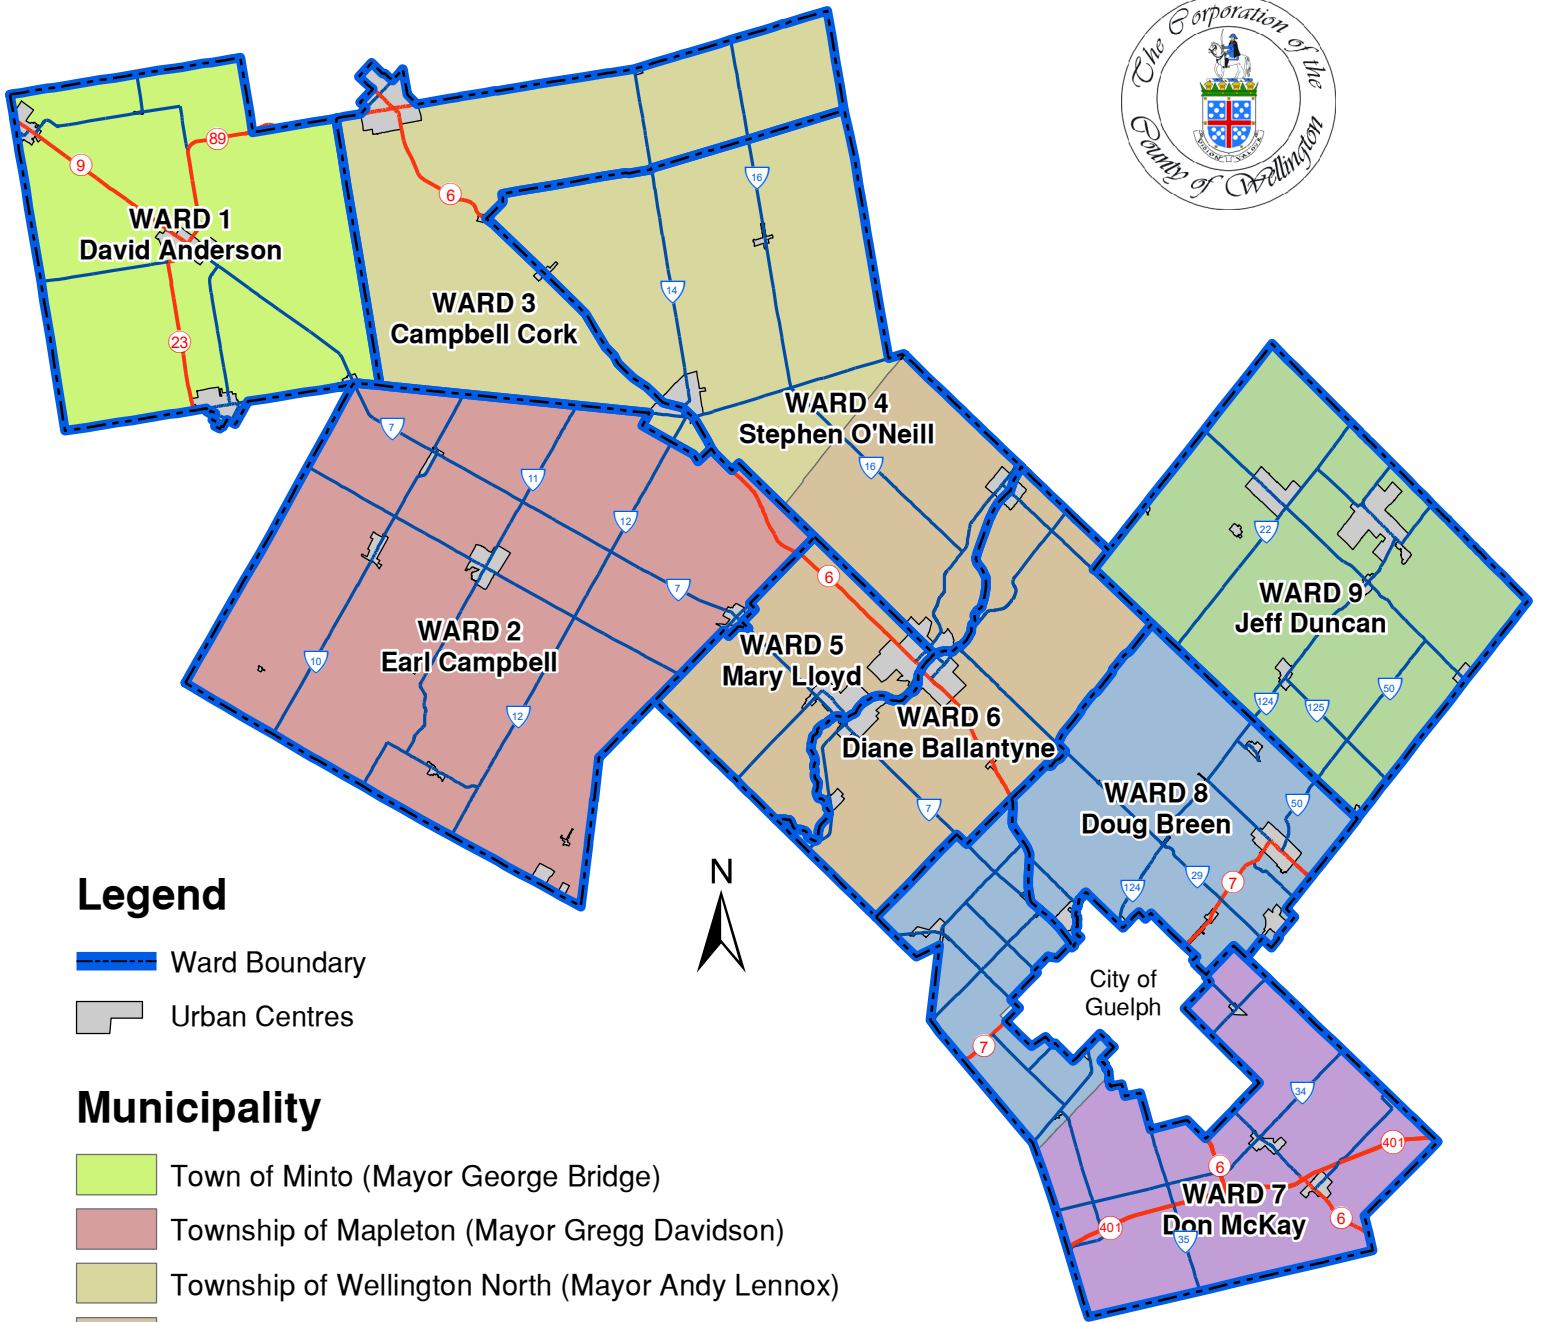

County of Wellington Ward Boundaries

Legend

- Ward Boundary
- Urban Centres

Municipality

- Town of Minto (Mayor George Bridge)
- Township of Mapleton (Mayor Gregg Davidson)
- Township of Wellington North (Mayor Andy Lennox)
- Township of Centre Wellington (Mayor Kelly Linton)
- Township of Guelph-Eramosa (Mayor Chris White)
- Town of Erin (Mayor Allan Alls)
- Township of Puslinch (Mayor James Seeley)