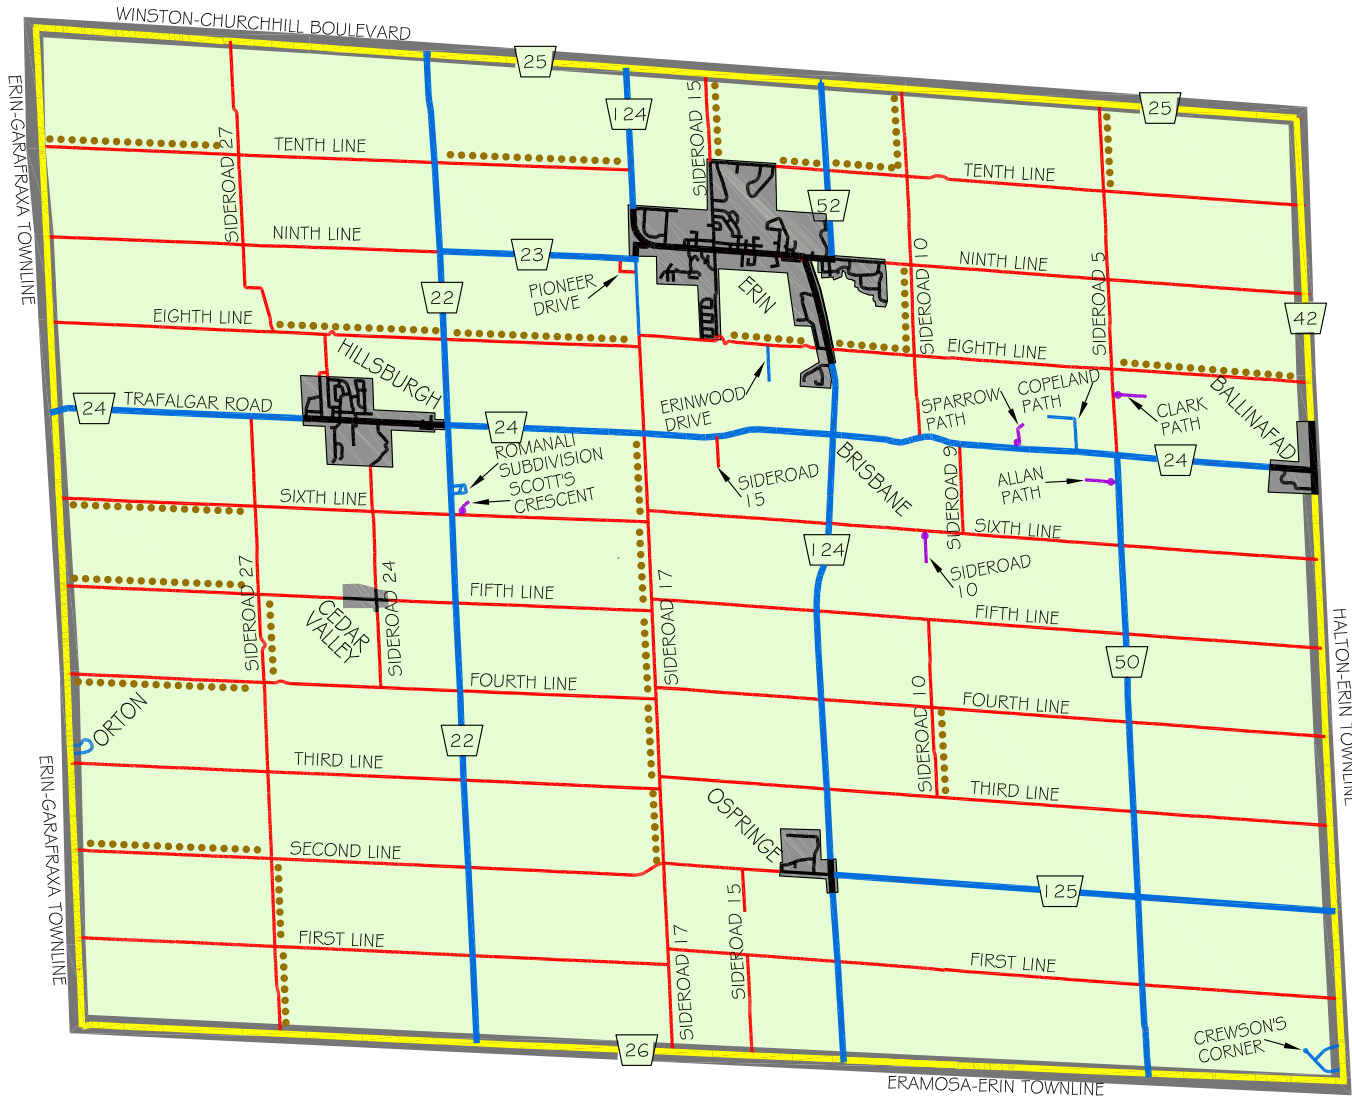

Erin Roadside Rural Collection Map

LEGEND

-  COUNTY OF WELLINGTON ROAD
-  COLLECTION ON BOTH SIDES OF ROAD
-  COLLECTION ON MAILBOX SIDE OF ROAD
-  COLLECTION ON TOWN OF ERIN SIDE OF ROAD ONLY
-  COLLECTION ON SIDE OF ROAD IDENTIFIED BY DOTS
-  CONTACT SOLID WASTE SERVICES FOR SPECIFIC DETAILS

-  RURAL COLLECTION ON THURSDAYS EVERY OTHER WEEK
-  "URBAN" COLLECTION AREAS

QUESTIONS ?

CONTACT SOLID WASTE SERVICES (SWS)
 T 519.837.2601 OR 1.866.899.0248
 W www.wellington.ca/sws