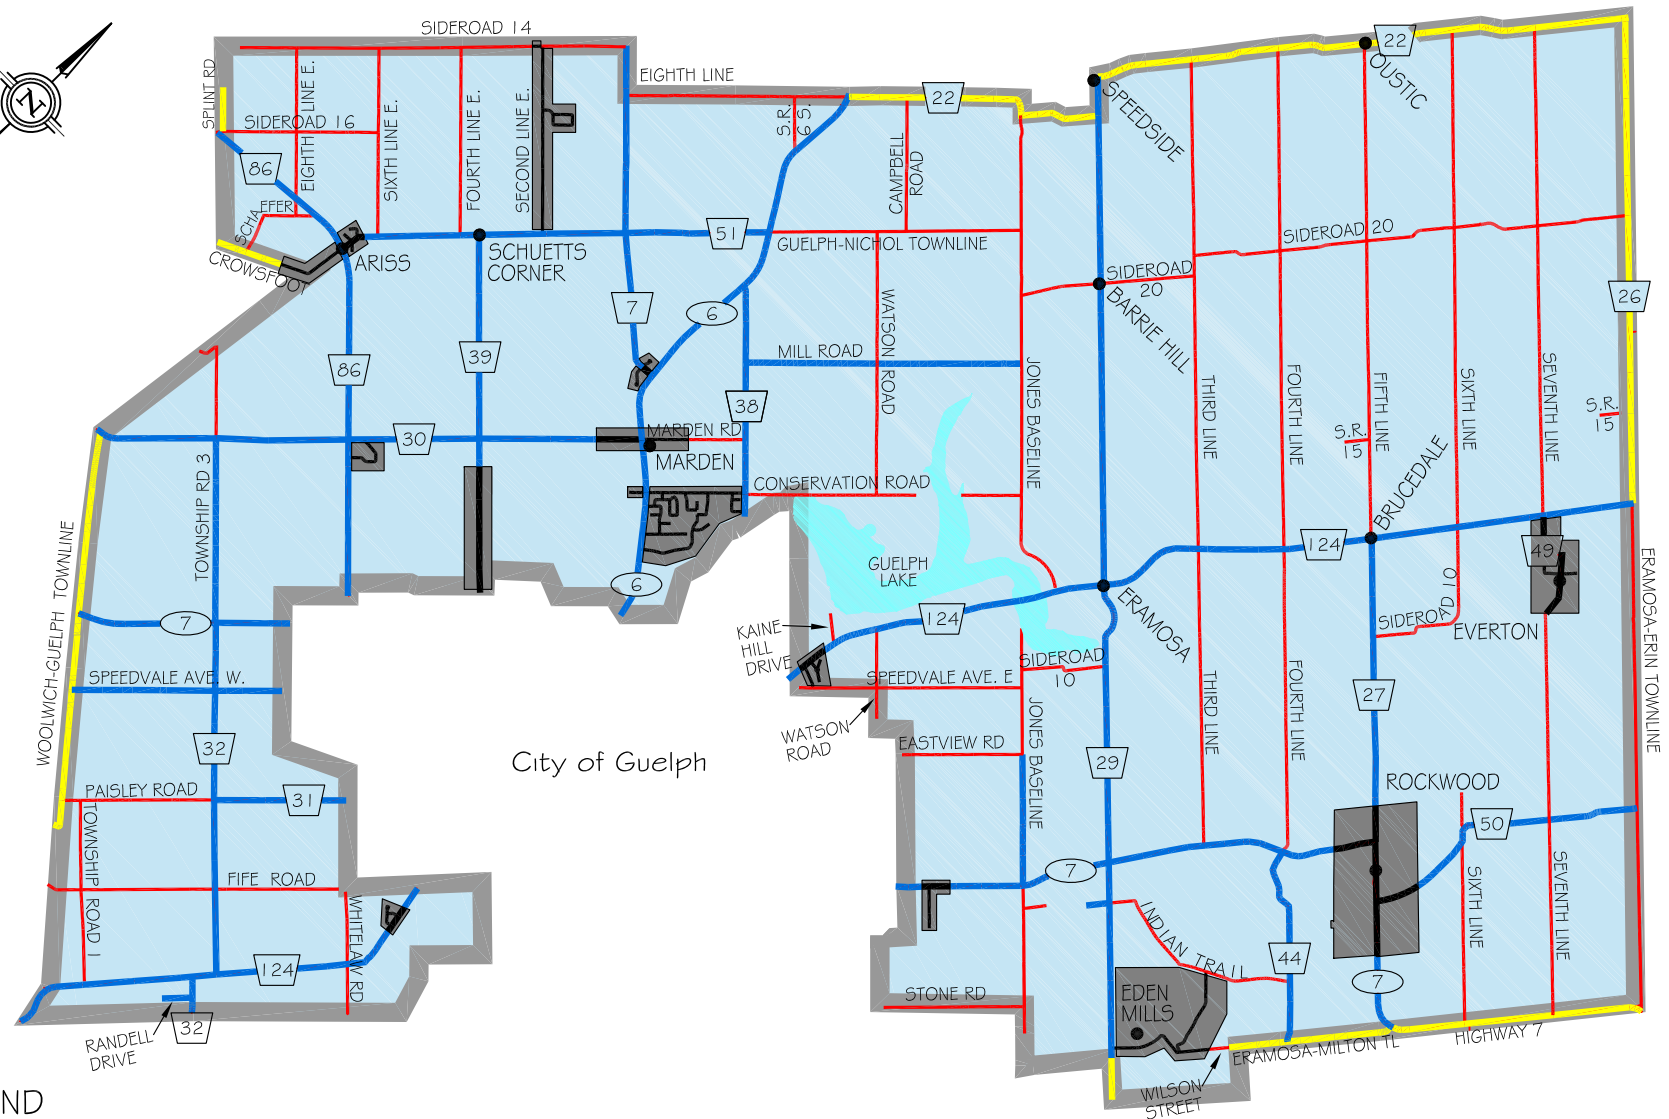

Guelph/Eramosa Roadside Rural Collection Map

LEGEND

-  COUNTY OF WELLINGTON ROAD
-  PROVINCIAL HIGHWAY
-  COLLECTION ON BOTH SIDES OF ROAD
-  COLLECTION ON MAILBOX SIDE OF ROAD
-  COLLECTION ON TOWNSHIP OF GUELPH/ERAMOSIA SIDE OF ROAD ONLY

-  RURAL COLLECTION ON FRIDAYS EVERY OTHER WEEK
-  "URBAN" COLLECTION AREAS

QUESTIONS ?

CONTACT SOLID WASTE SERVICES (SWS)
 T 519.837.2601 or 1.866.899.0248
 W www.wellington.ca/sws