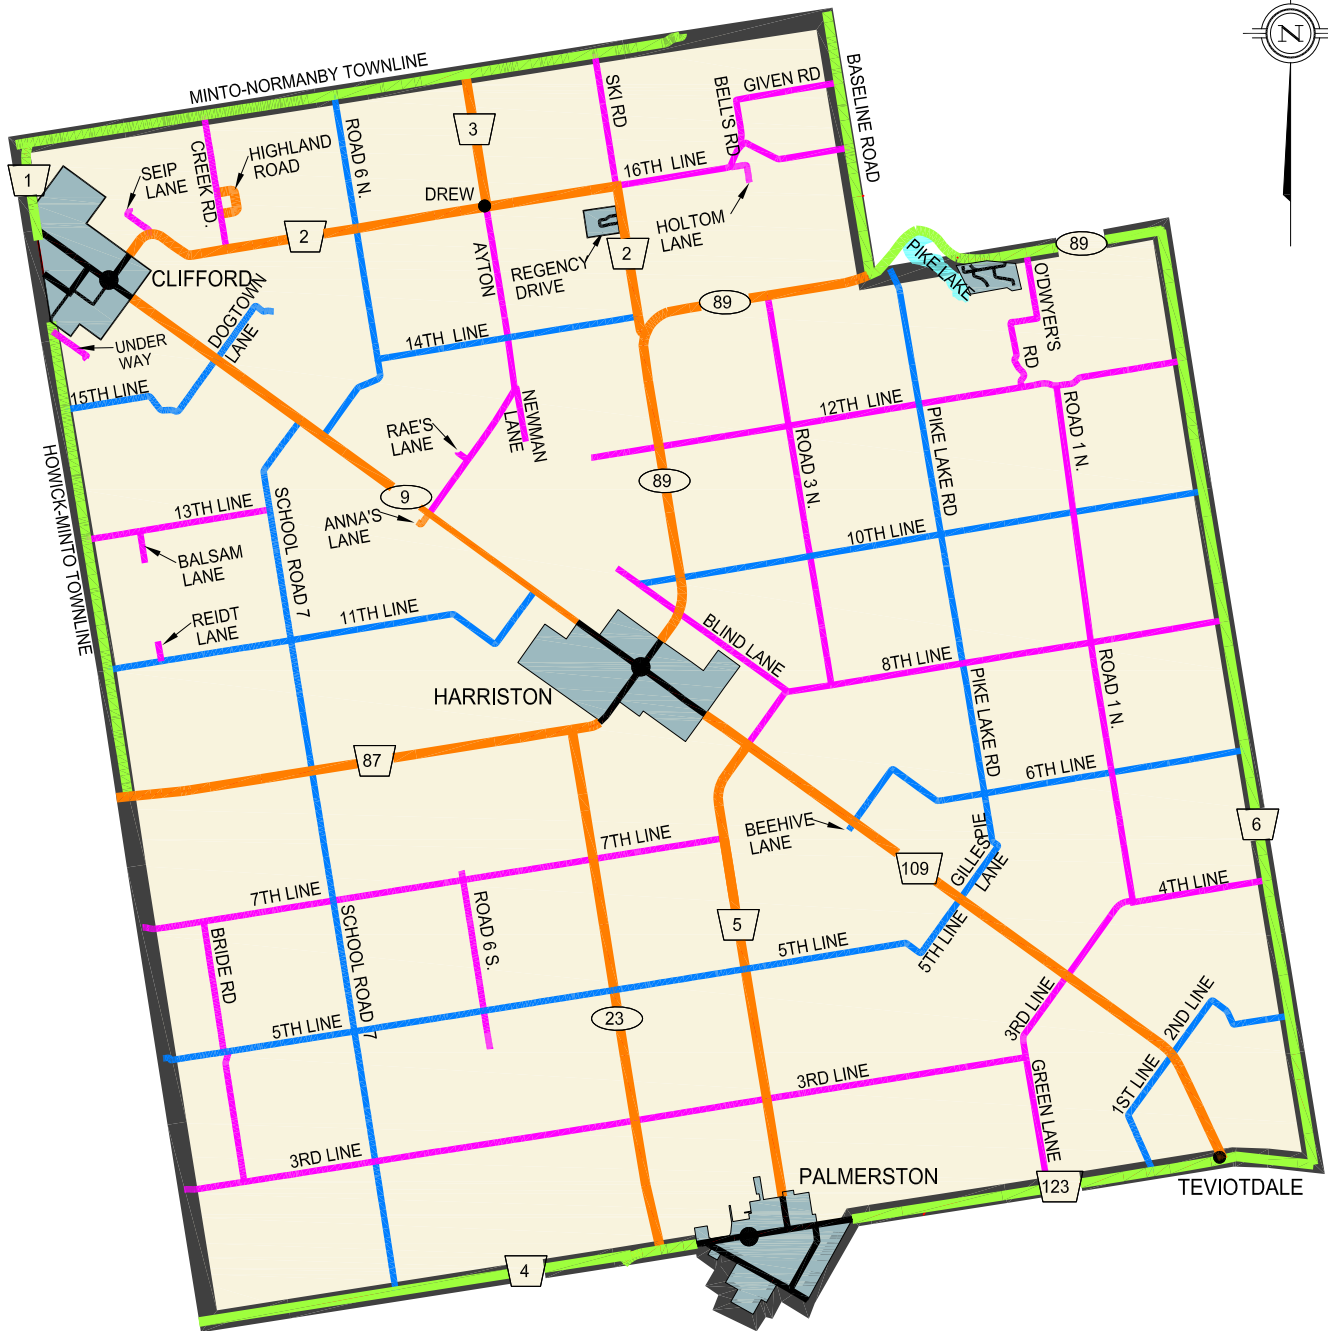

# TOWN OF MINTO TUESDAY COLLECTION AREA MAP

## LEGEND

-  COUNTY OF WELLINGTON ROAD
-  PROVINCIAL HIGHWAY
-  RURAL COLLECTION ON TUESDAY EVERY OTHER WEEK
-  "URBAN" WEEKLY COLLECTION AREAS

-  COLLECTION ON TOWN OF MINTO SIDE OF ROAD ONLY
-  COLLECTION ON ODD CIVIC ADDRESS SIDE
-  COLLECTION ON EVEN CIVIC ADDRESS SIDE
-  COLLECTION ON BOTH SIDES OF ROAD