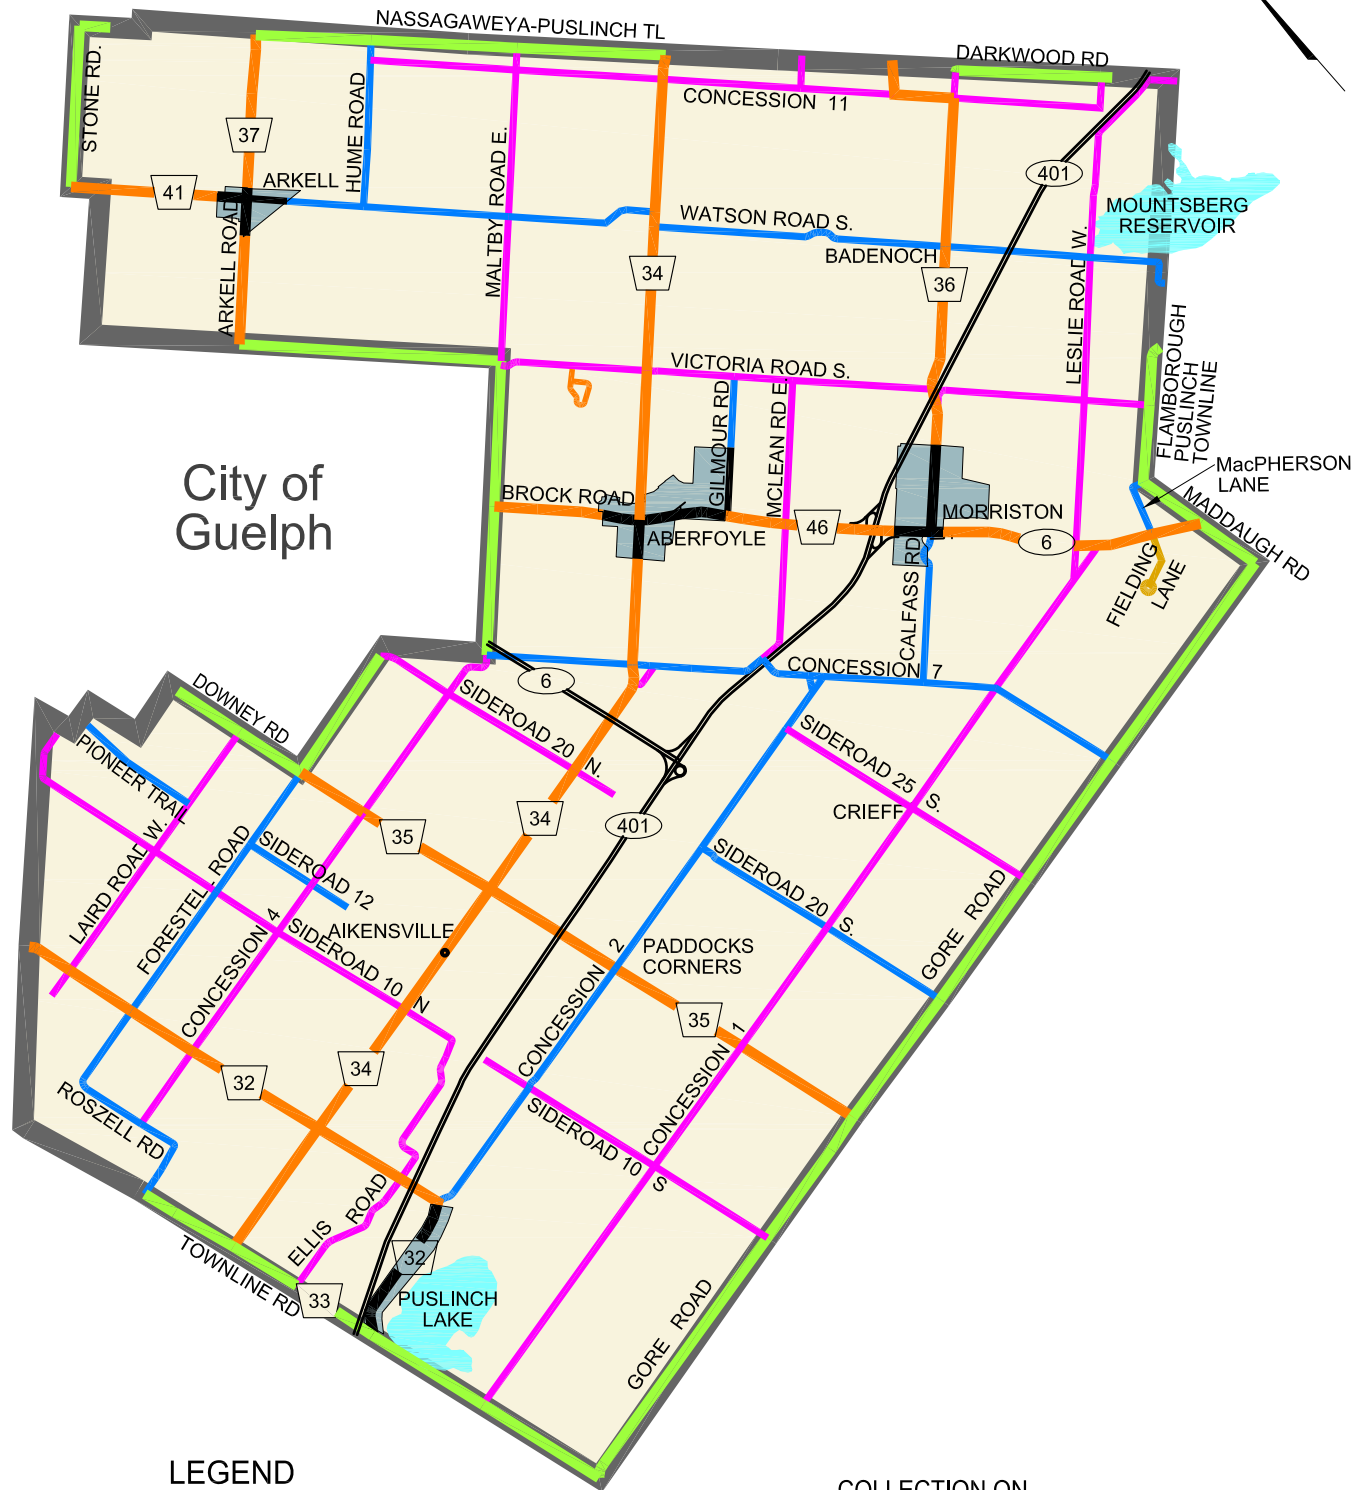

TOWNSHIP OF PUSLINCH FRIDAY COLLECTION AREA MAP

LEGEND

-  COUNTY OF WELLINGTON ROAD
-  PROVINCIAL HIGHWAY
-  RURAL COLLECTION ON FRIDAY EVERY OTHER WEEK
-  "URBAN" WEEKLY COLLECTION AREAS

-  COLLECTION ON TOWNSHIP OF PUSLINCH SIDE OF ROAD ONLY
-  COLLECTION ON ODD CIVIC ADDRESS SIDE
-  COLLECTION ON EVEN CIVIC ADDRESS SIDE
-  COLLECTION ON BOTH SIDES OF ROAD
-  CONTACT SWS FOR SPECIFIC DETAILS