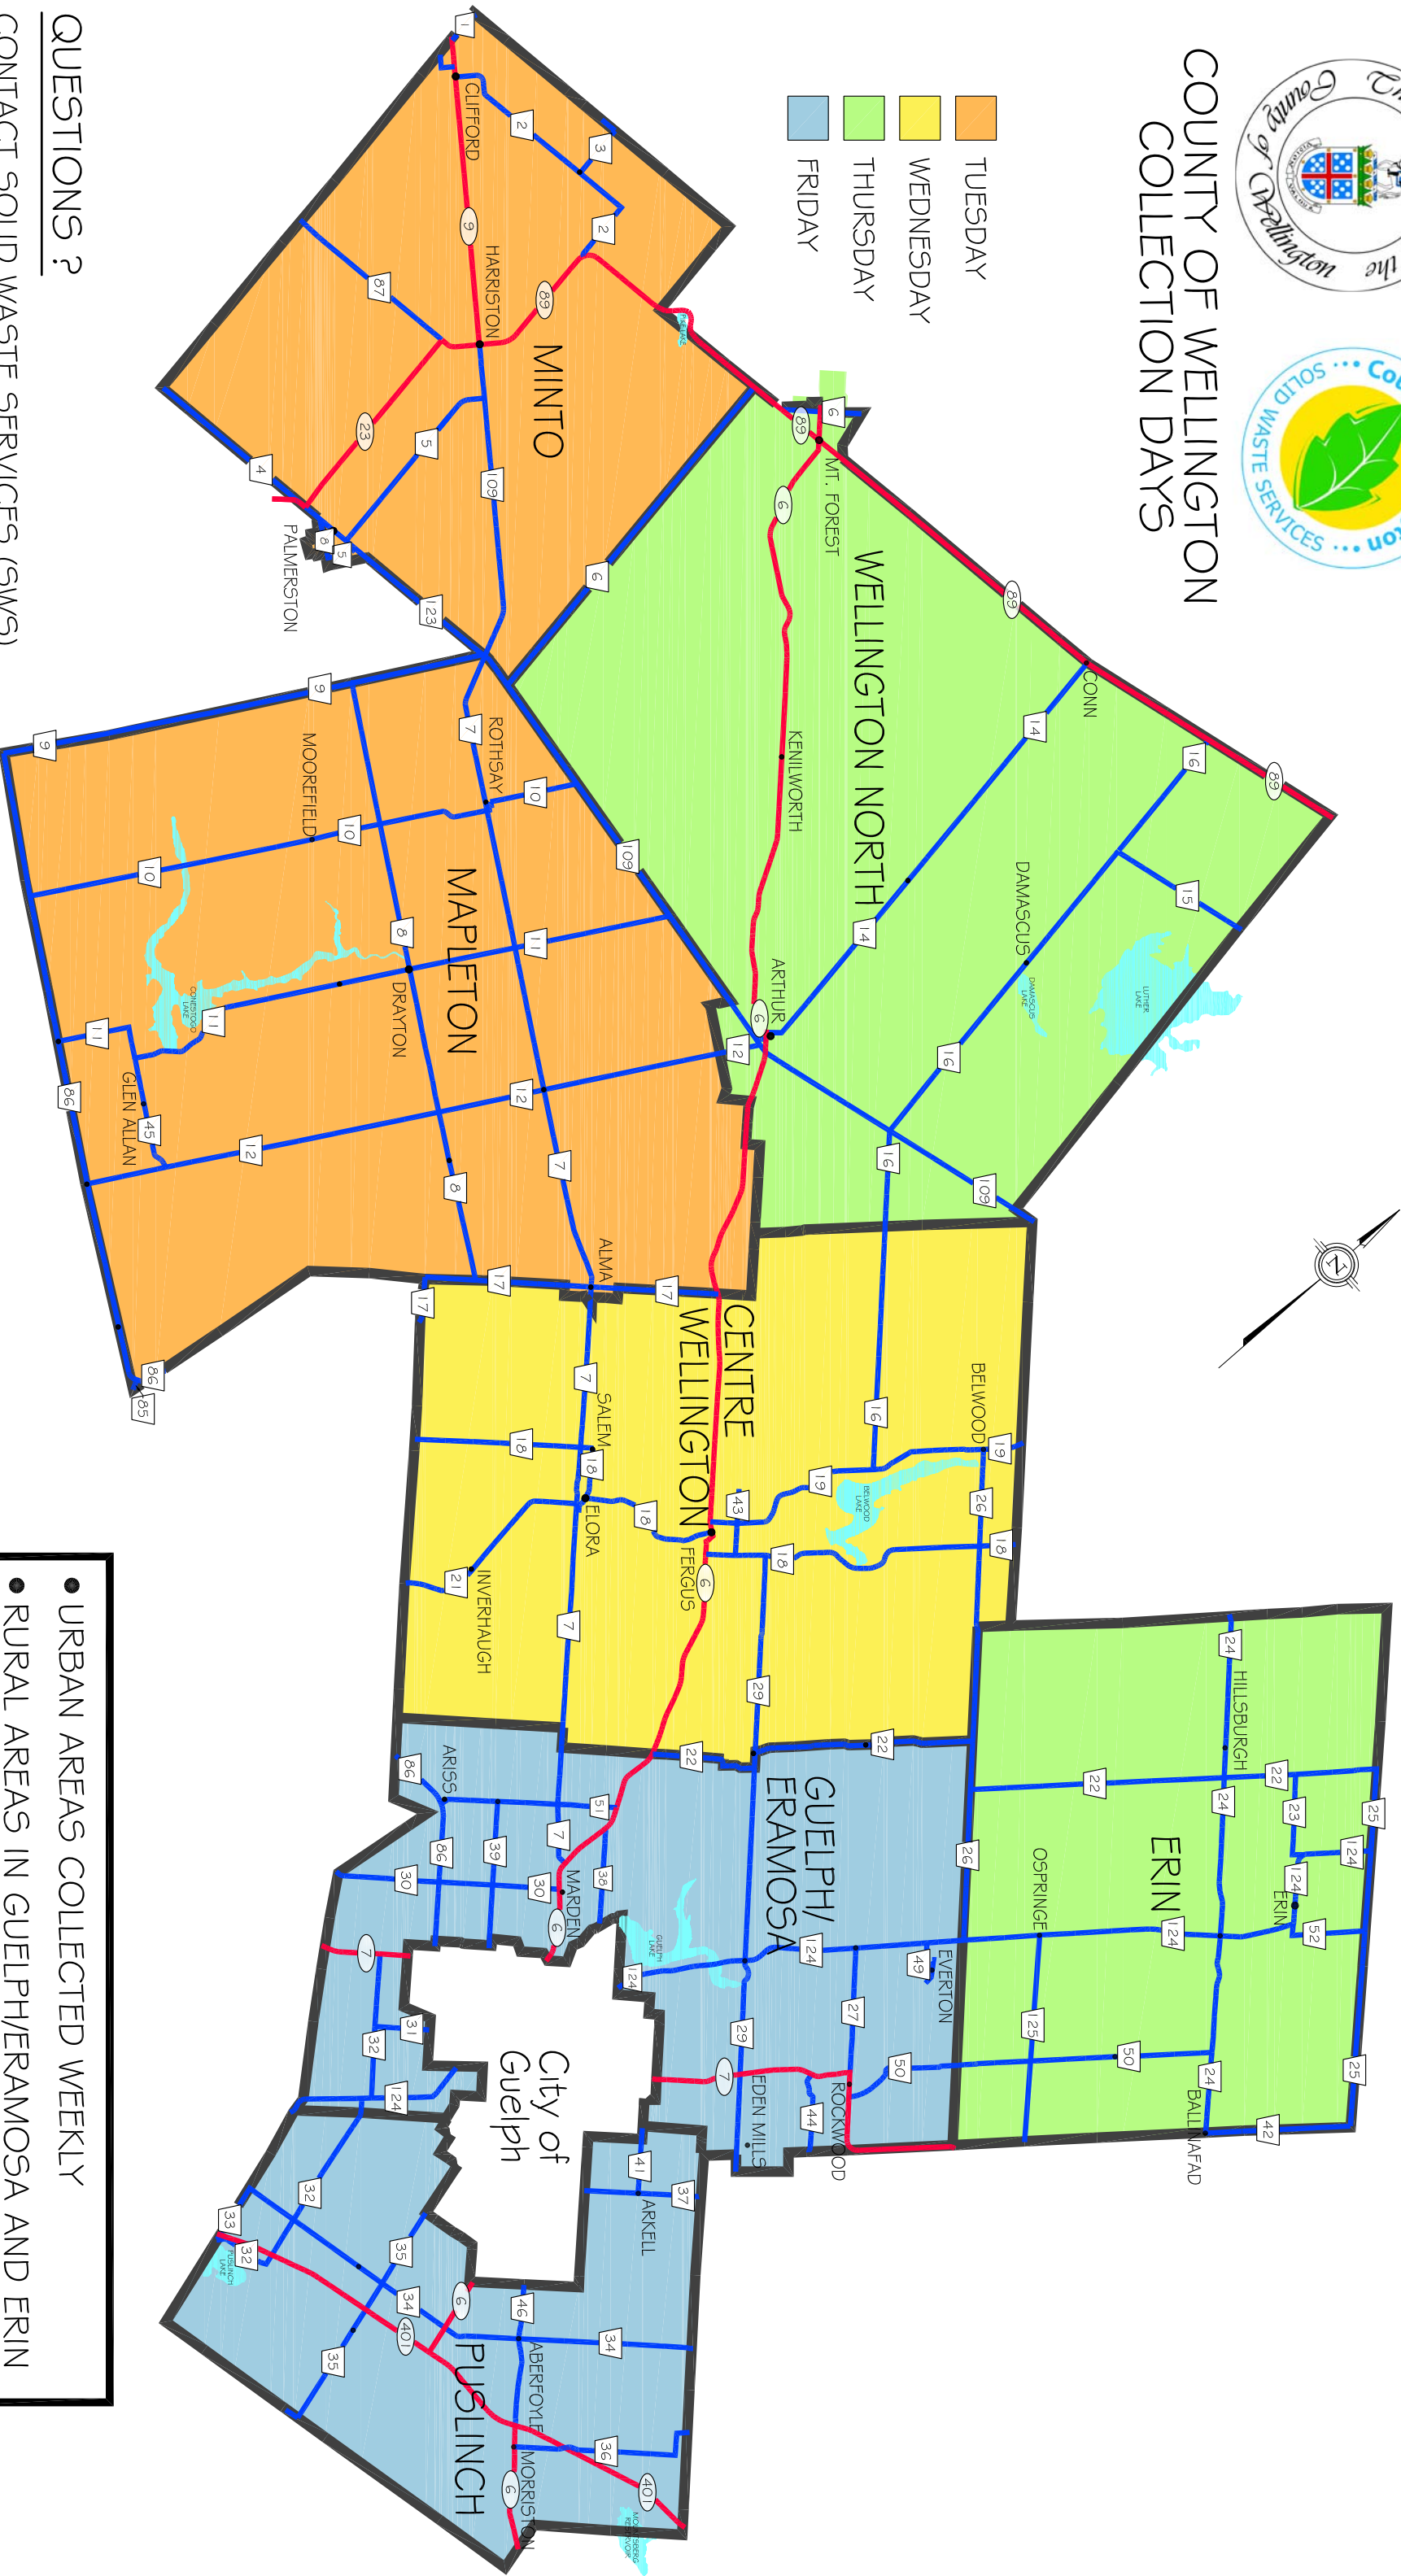

# COUNTY OF WELLINGTON COLLECTION DAYS

- TUESDAY
- WEDNESDAY
- THURSDAY
- FRIDAY

## QUESTIONS ?

CONTACT SOLID WASTE SERVICES (SWS)  
 PHONE : 519.837.2601 OR 1.866.899.0248  
 WEBSITE: [www.wellington.ca](http://www.wellington.ca)

- URBAN AREAS COLLECTED WEEKLY
- RURAL AREAS IN GUELPH/ERAMOSA AND ERIN ARE COLLECTED EVERY OTHER WEEK