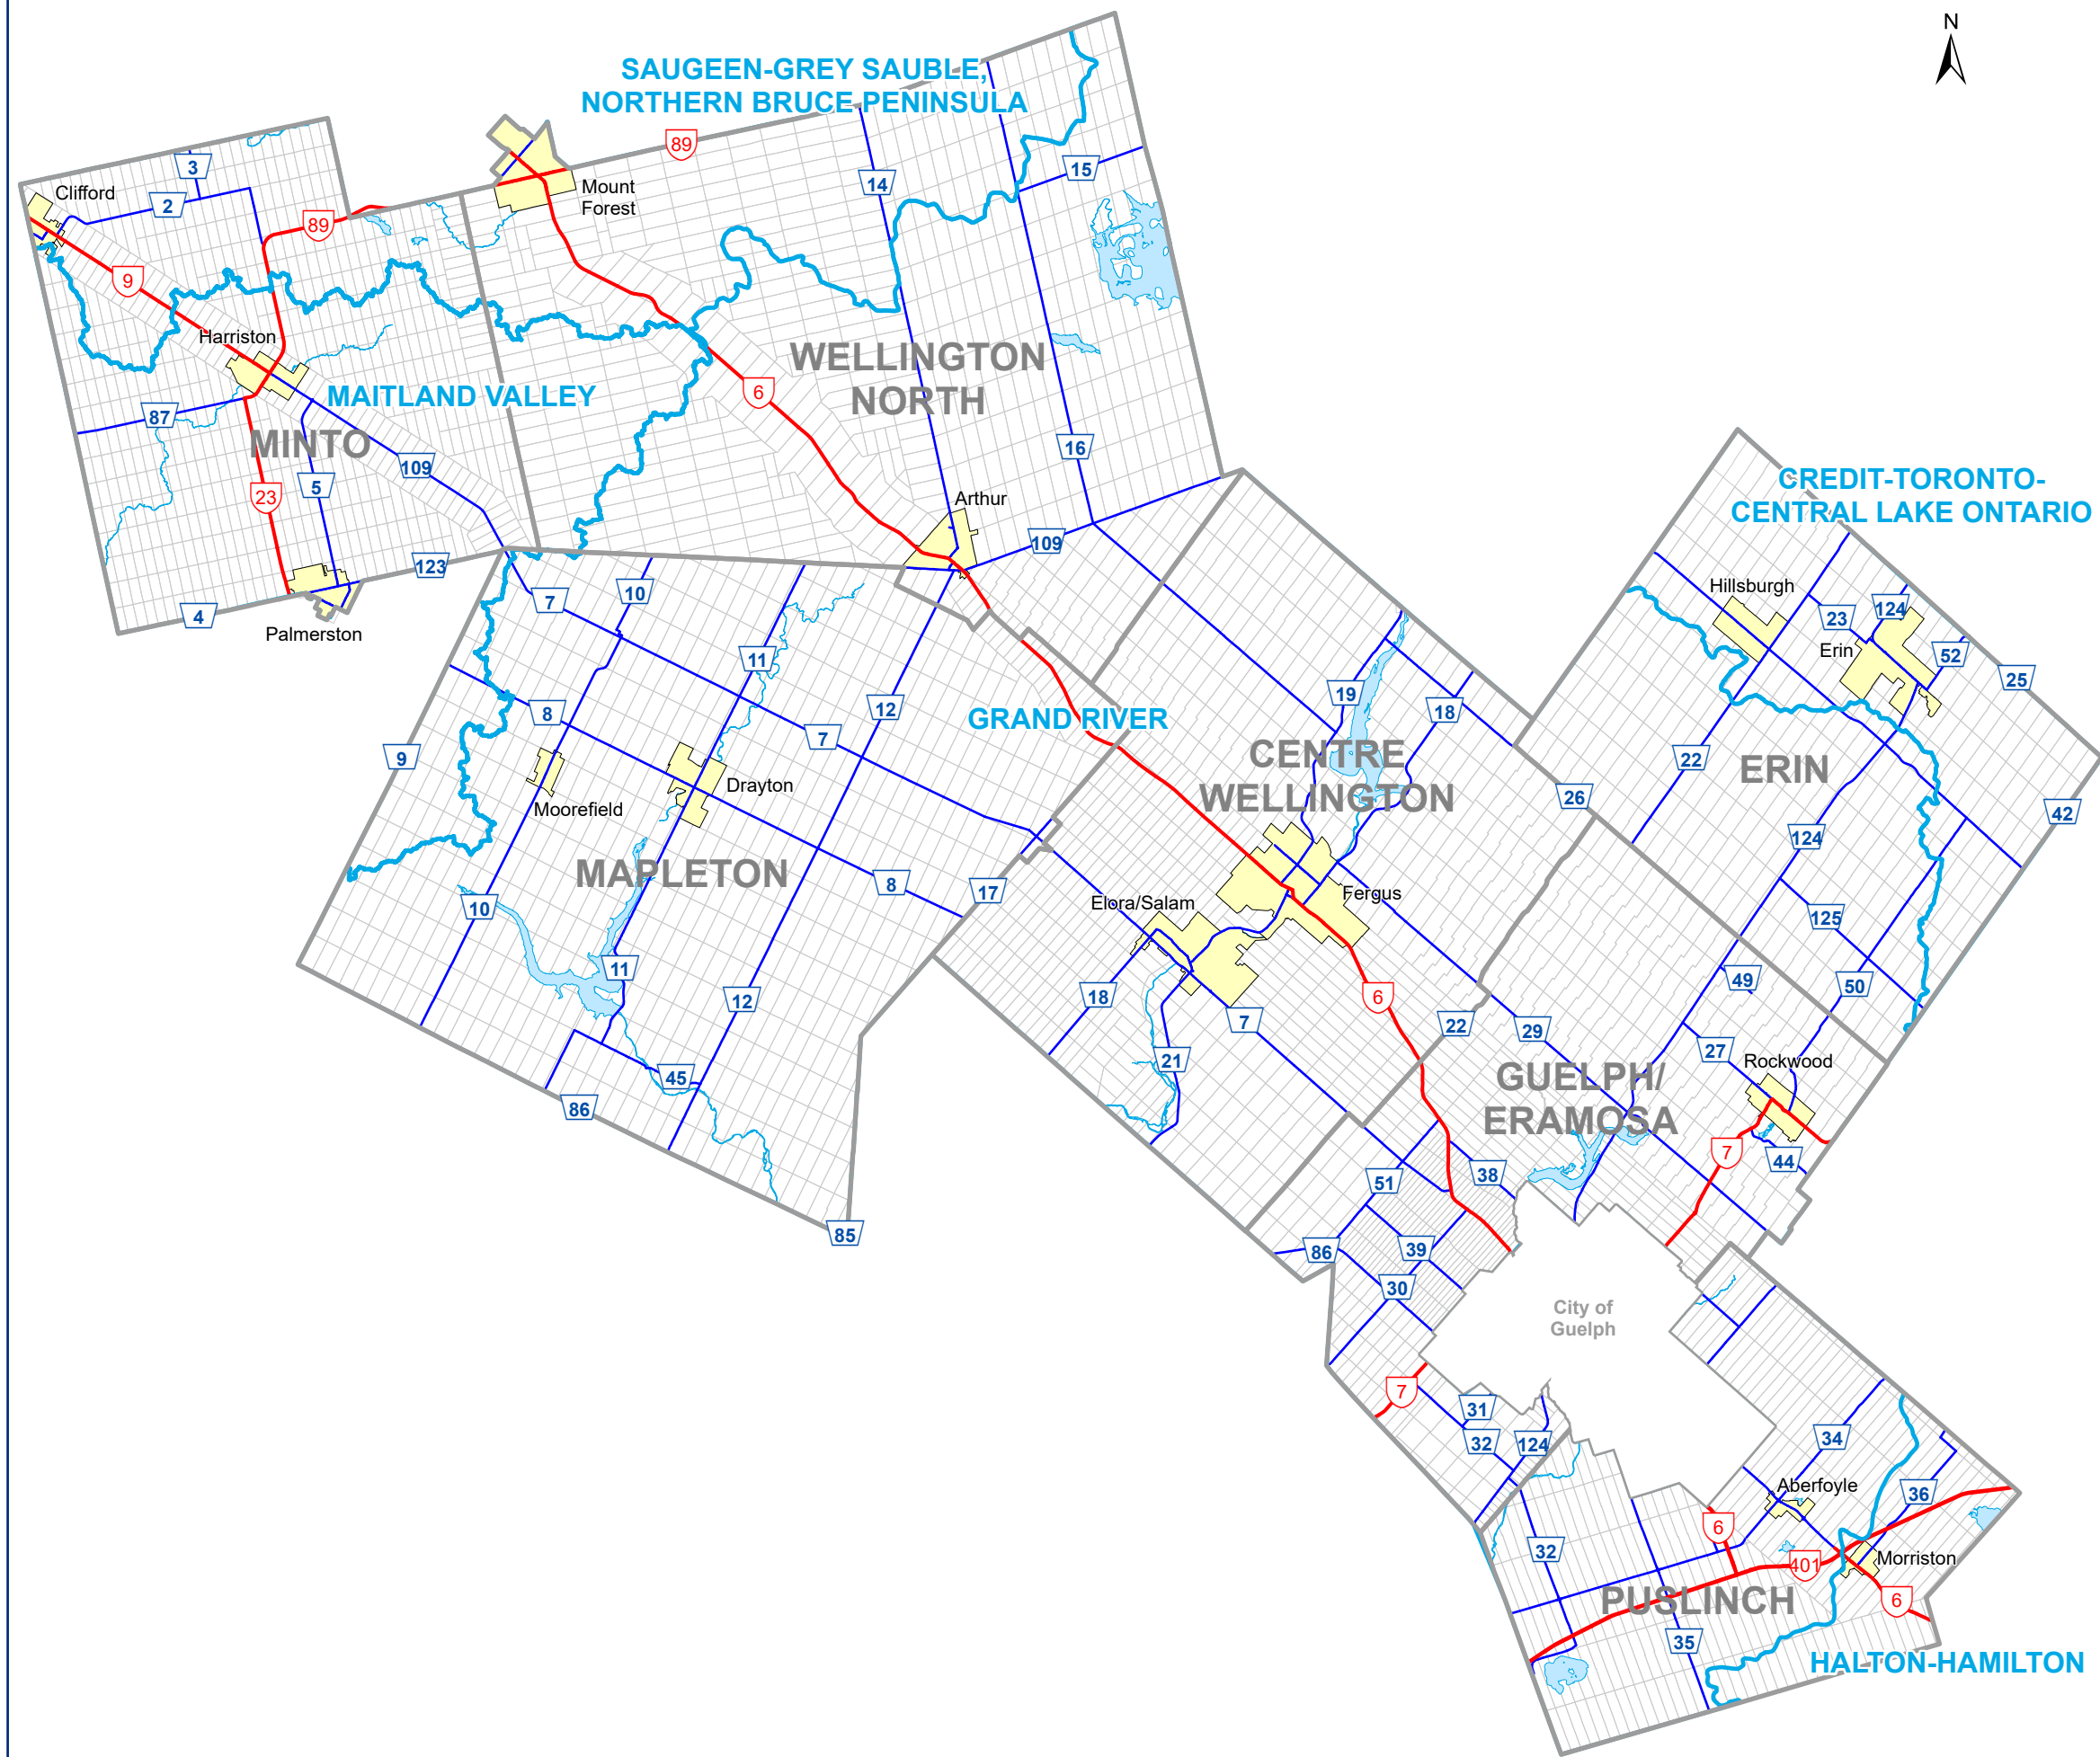

# Source Protection Plan Areas

## Legend

 Source Protection Plan Area

Produced by: County of Wellington Planning & Development Department

This is not survey data. All rights reserved. May not be reproduced without permission.

Sources:  
 County of Wellington 2026,  
 Ministry of Natural Resources and Forestry,  
 Maitland Valley Conservation Authority,  
 Saugeen Valley Conservation Authority,  
 Grand River Conservation Authority,  
 Credit Valley Conservation Authority,  
 Hamilton Conservation Authority,  
 Halton Conservation Authority.  
 © King's Printer for Ontario, 2026.