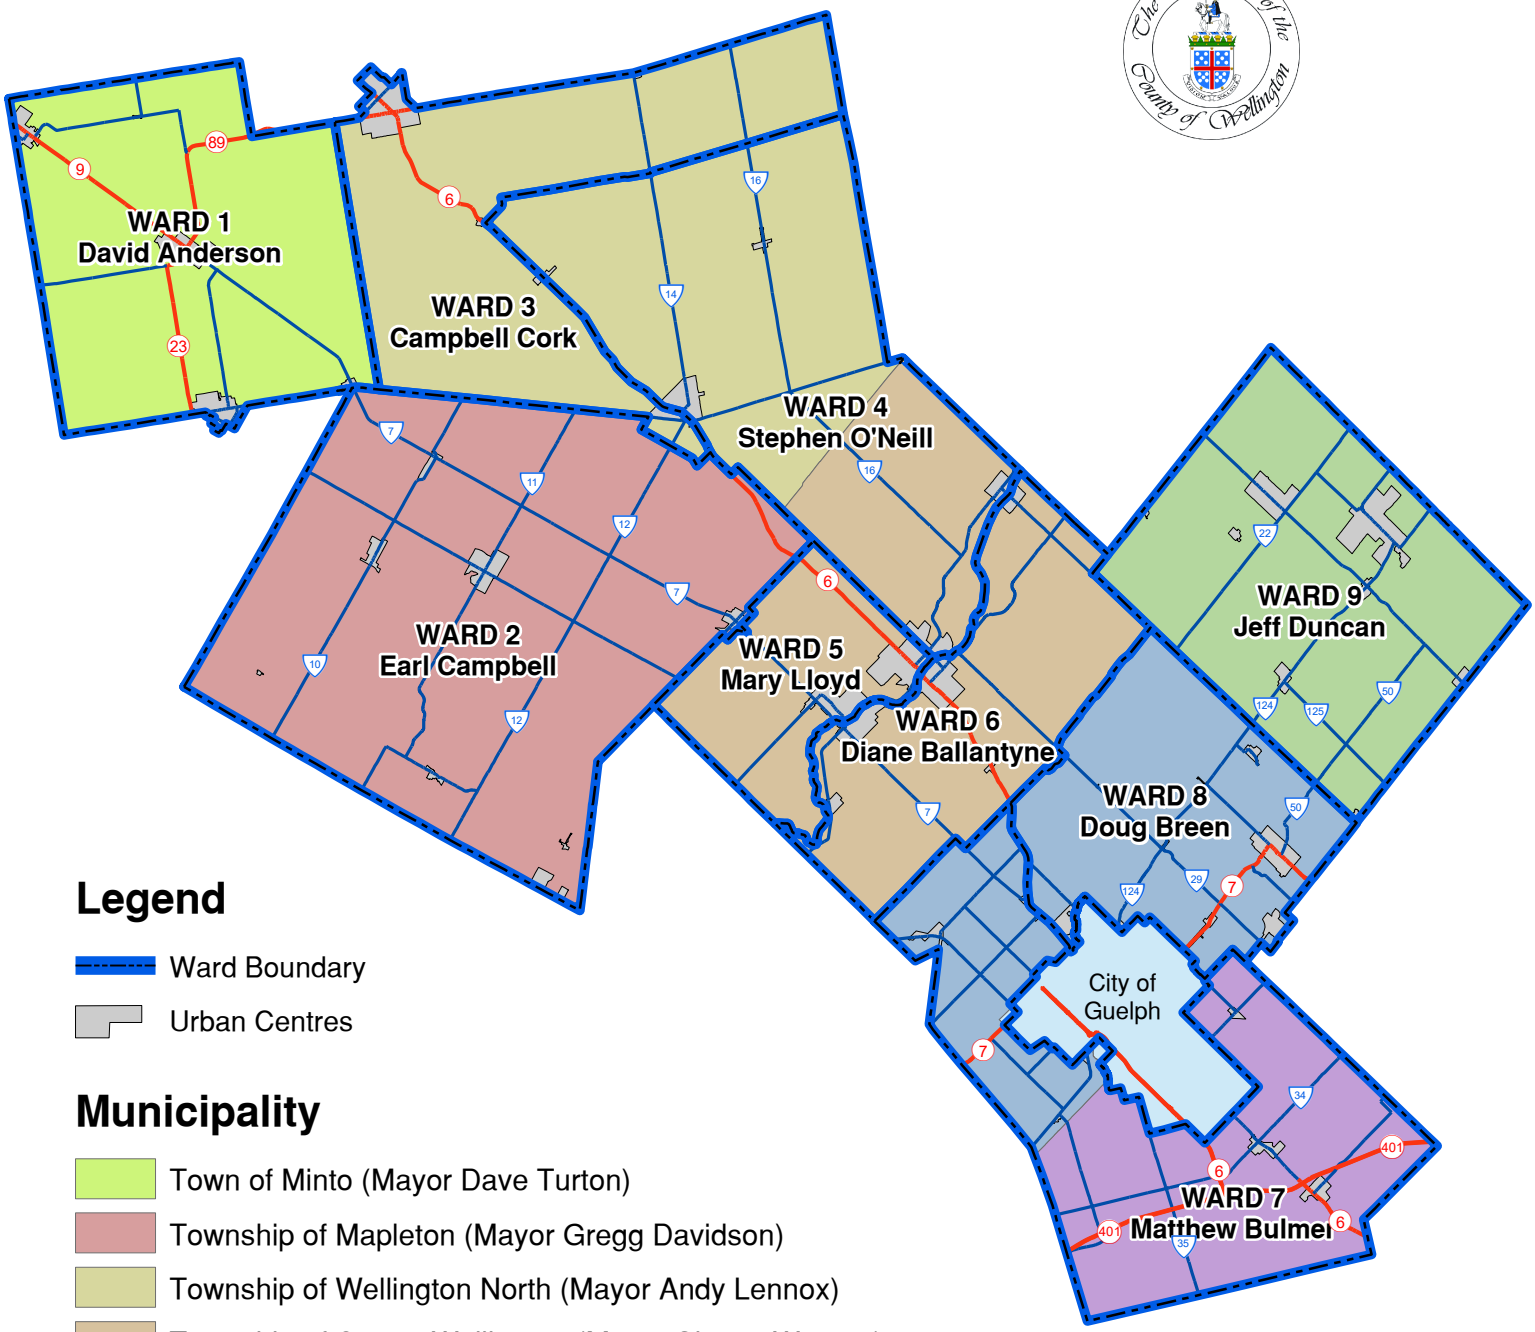

# County of Wellington Ward Boundaries

### Legend

- Ward Boundary
- Urban Centres

### Municipality

- Town of Minto (Mayor Dave Turton)
- Township of Mapleton (Mayor Gregg Davidson)
- Township of Wellington North (Mayor Andy Lennox)
- Township of Centre Wellington (Mayor Shawn Watters)
- Township of Guelph-Eramosa (Mayor Chris White)
- Town of Erin (Mayor Michael Dehn)
- Township of Puslinch (Mayor James Seeley)