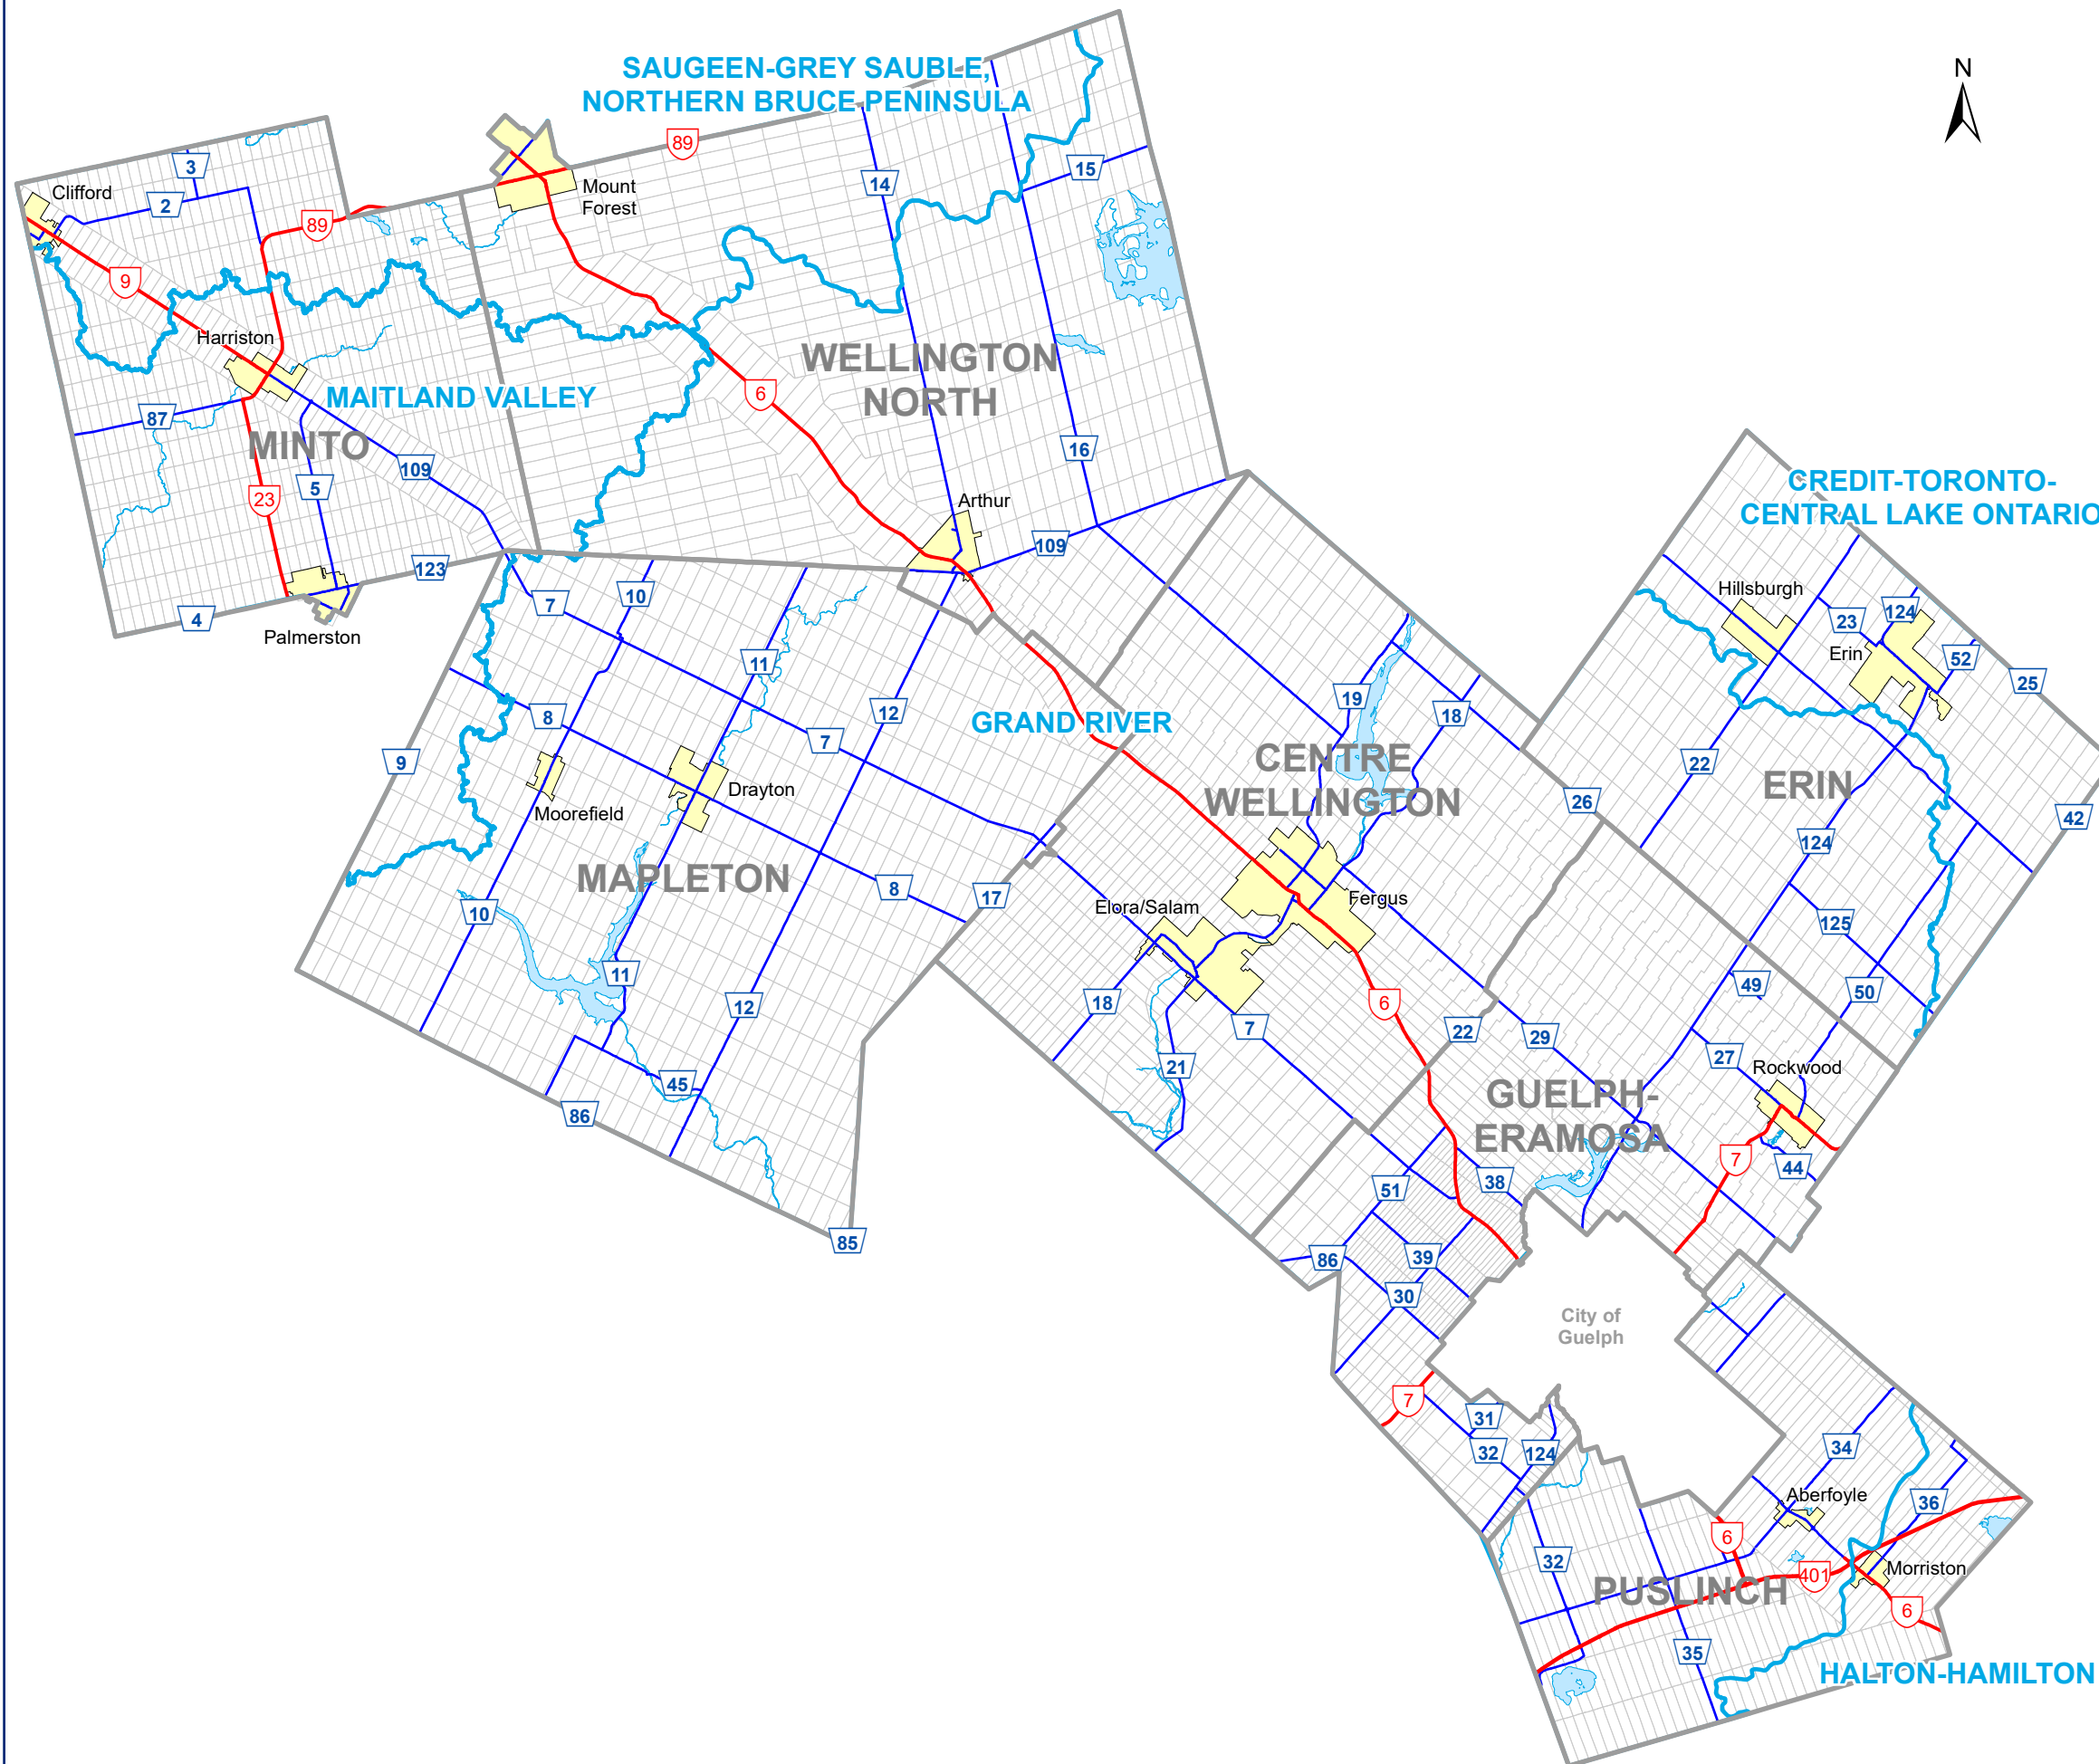

Source Protection Plan Areas

Legend

 Source Protection Plan Area

Produced by: County of Wellington Planning & Development Department

This is not survey data. All rights reserved. May not be reproduced without permission.

Sources:
 County of Wellington 2025,
 Ministry of Natural Resources and Forestry,
 Maitland Valley Conservation Authority,
 Saugueen Valley Conservation Authority,
 Grand River Conservation Authority,
 Credit Valley Conservation Authority,
 Hamilton Conservation Authority,
 Halton Conservation Authority.
 © King's Printer for Ontario, 2025.