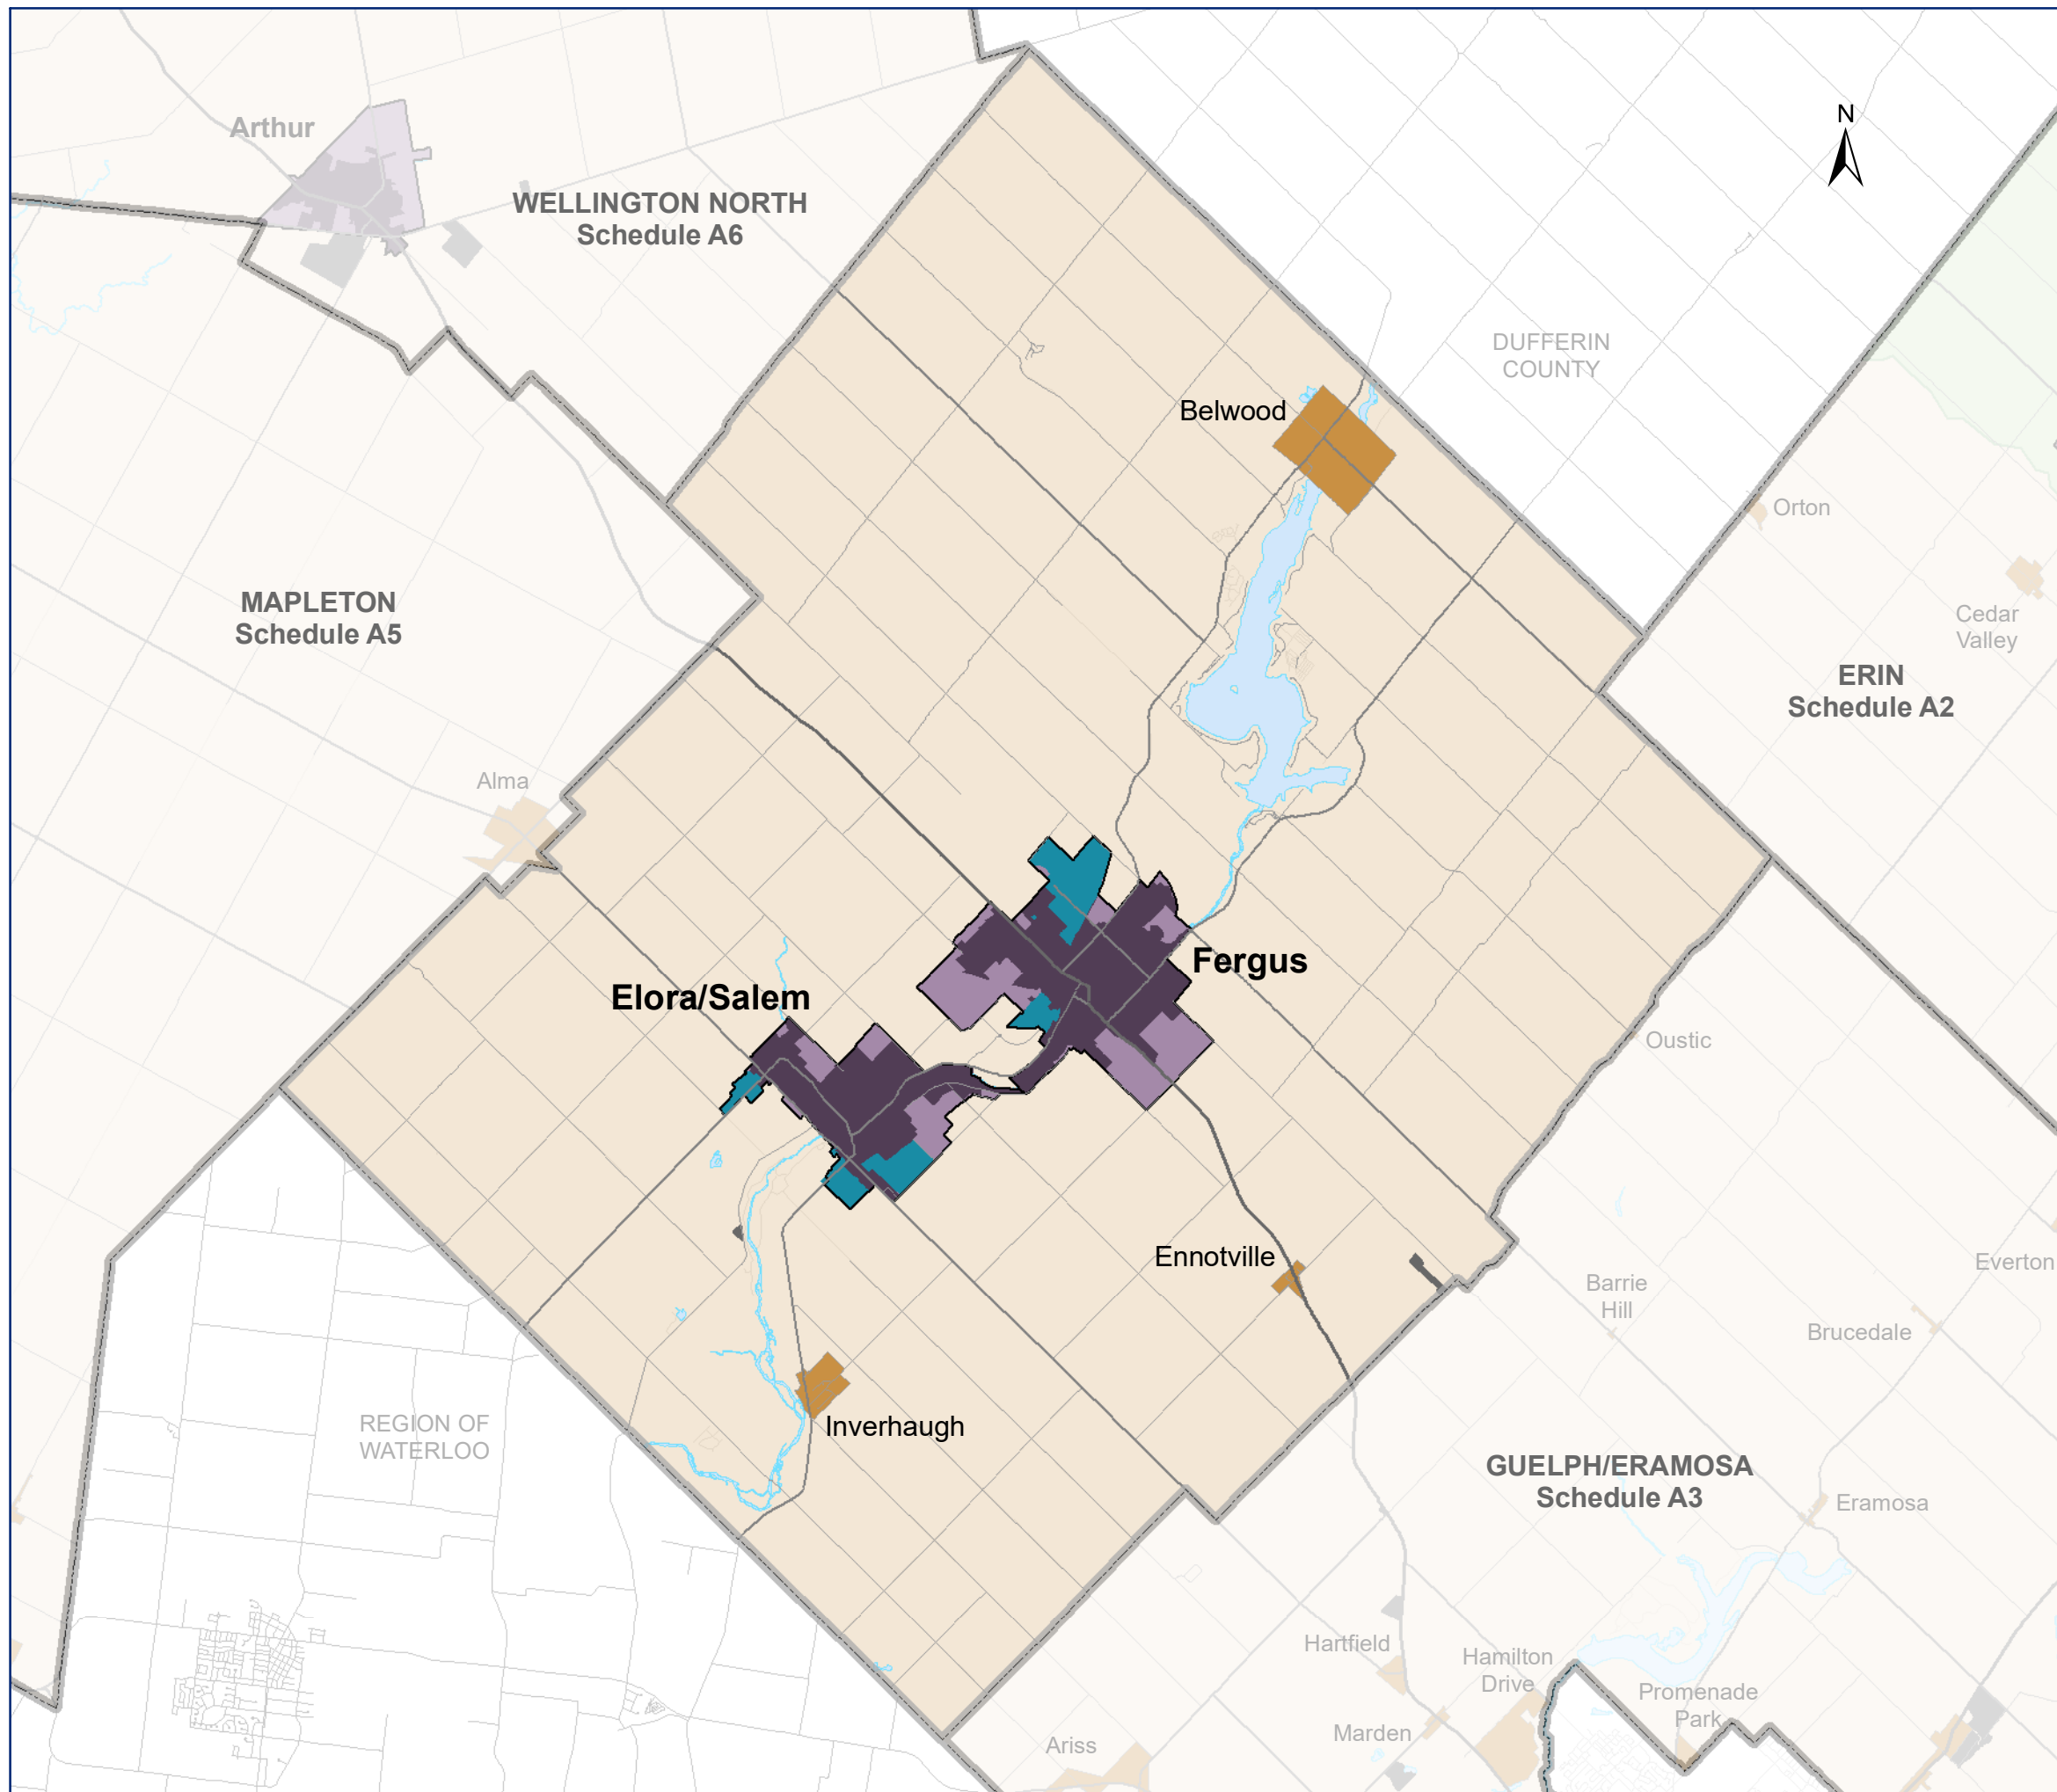

County Growth Structure

CENTRE WELLINGTON

Urban System

-  Primary Urban Centre
-  Delineated Built-up Area
-  Designated Greenfield Area
-  Employment Area

Rural System

-  Hamlet
-  Rural Employment Area

Other

-  Waterbody/Watercourse

Produced by: County of Wellington Planning & Development Department

This is not survey data. All rights reserved. May not be reproduced without permission.

Sources:
 County of Wellington 2024
 Ministry of Natural Resources and Forestry,
 © King's Printer for Ontario, 2024.