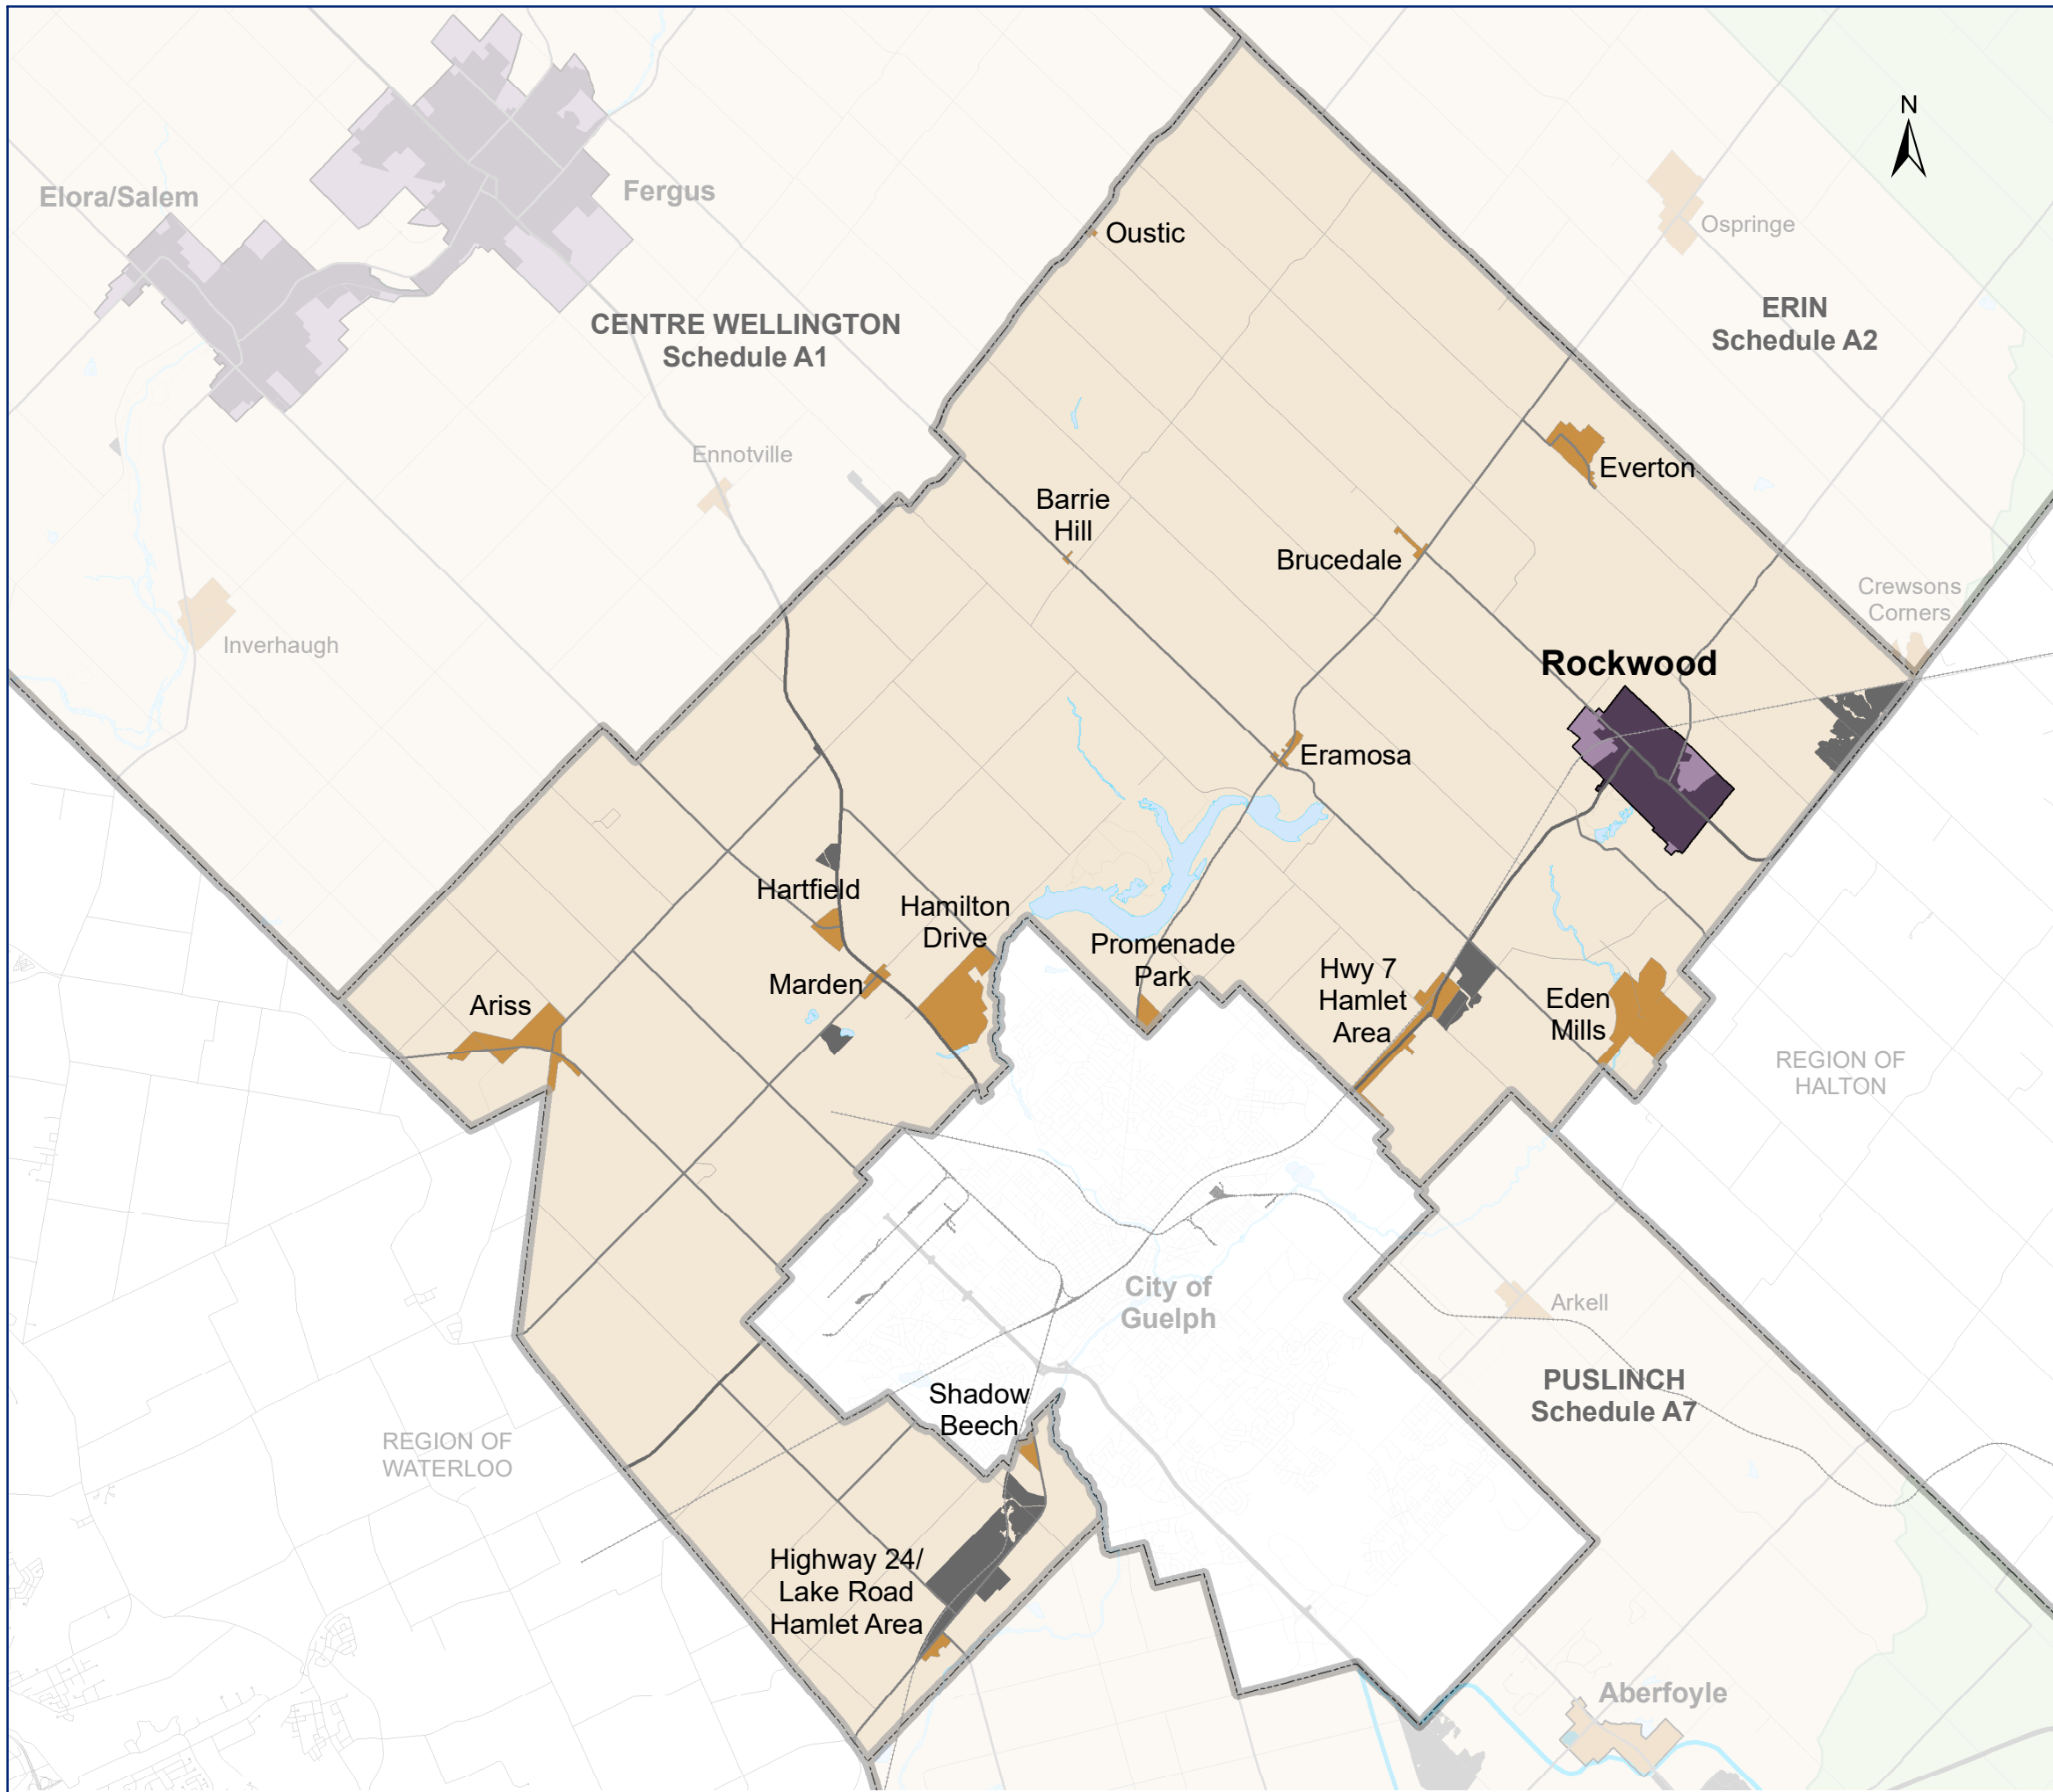

# County Growth Structure

## GUELPH/ERAMOSA

### Urban System

- Primary Urban Centre
- Delineated Built-up Area
- Designated Greenfield Area

### Rural System

- Hamlet
- Rural Employment Area