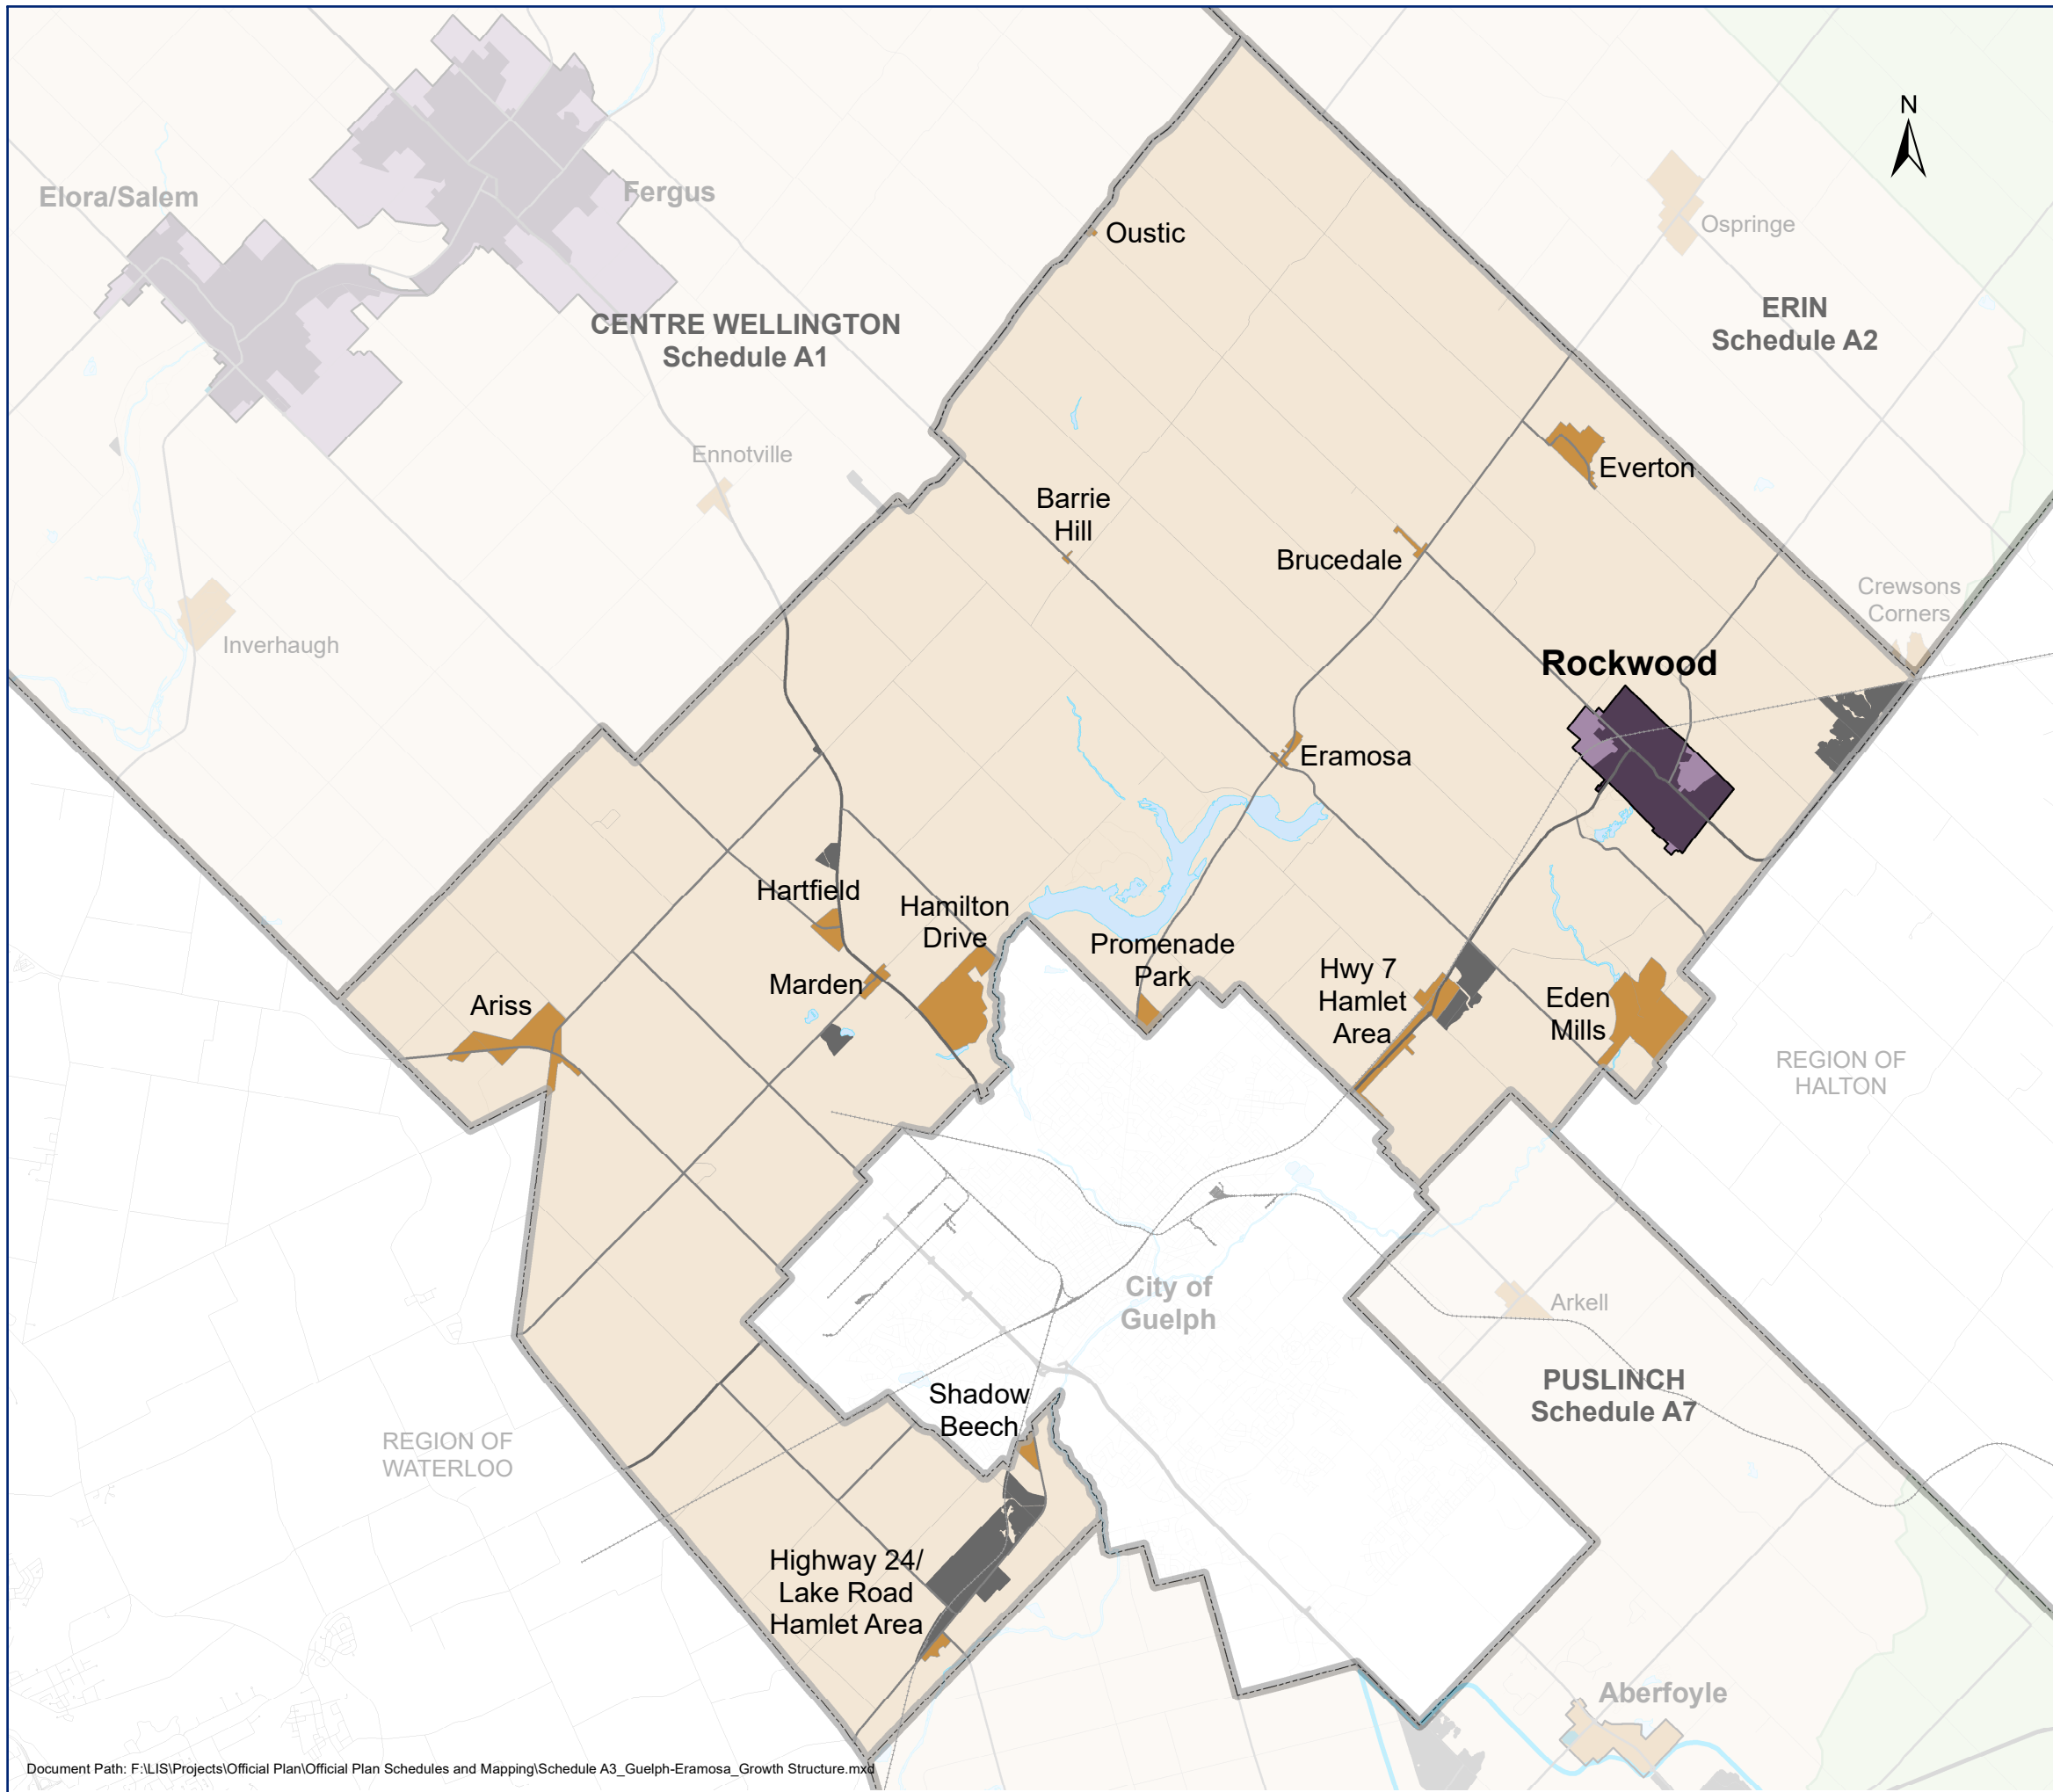

County Growth Structure

GUELPH/ERAMOSA

Urban System

- Primary Urban Centre
- Delineated Built-up Area
- Designated Greenfield Area

Rural System

- Hamlet
- Rural Employment Area

Other

- Waterbody/Watercourse

Produced by: County of Wellington Planning & Development Department

This is not survey data. All rights reserved. May not be reproduced without permission.

Sources:
County of Wellington 2025,
Ministry of Natural Resources and Forestry,
© King's Printer for Ontario, 2025.