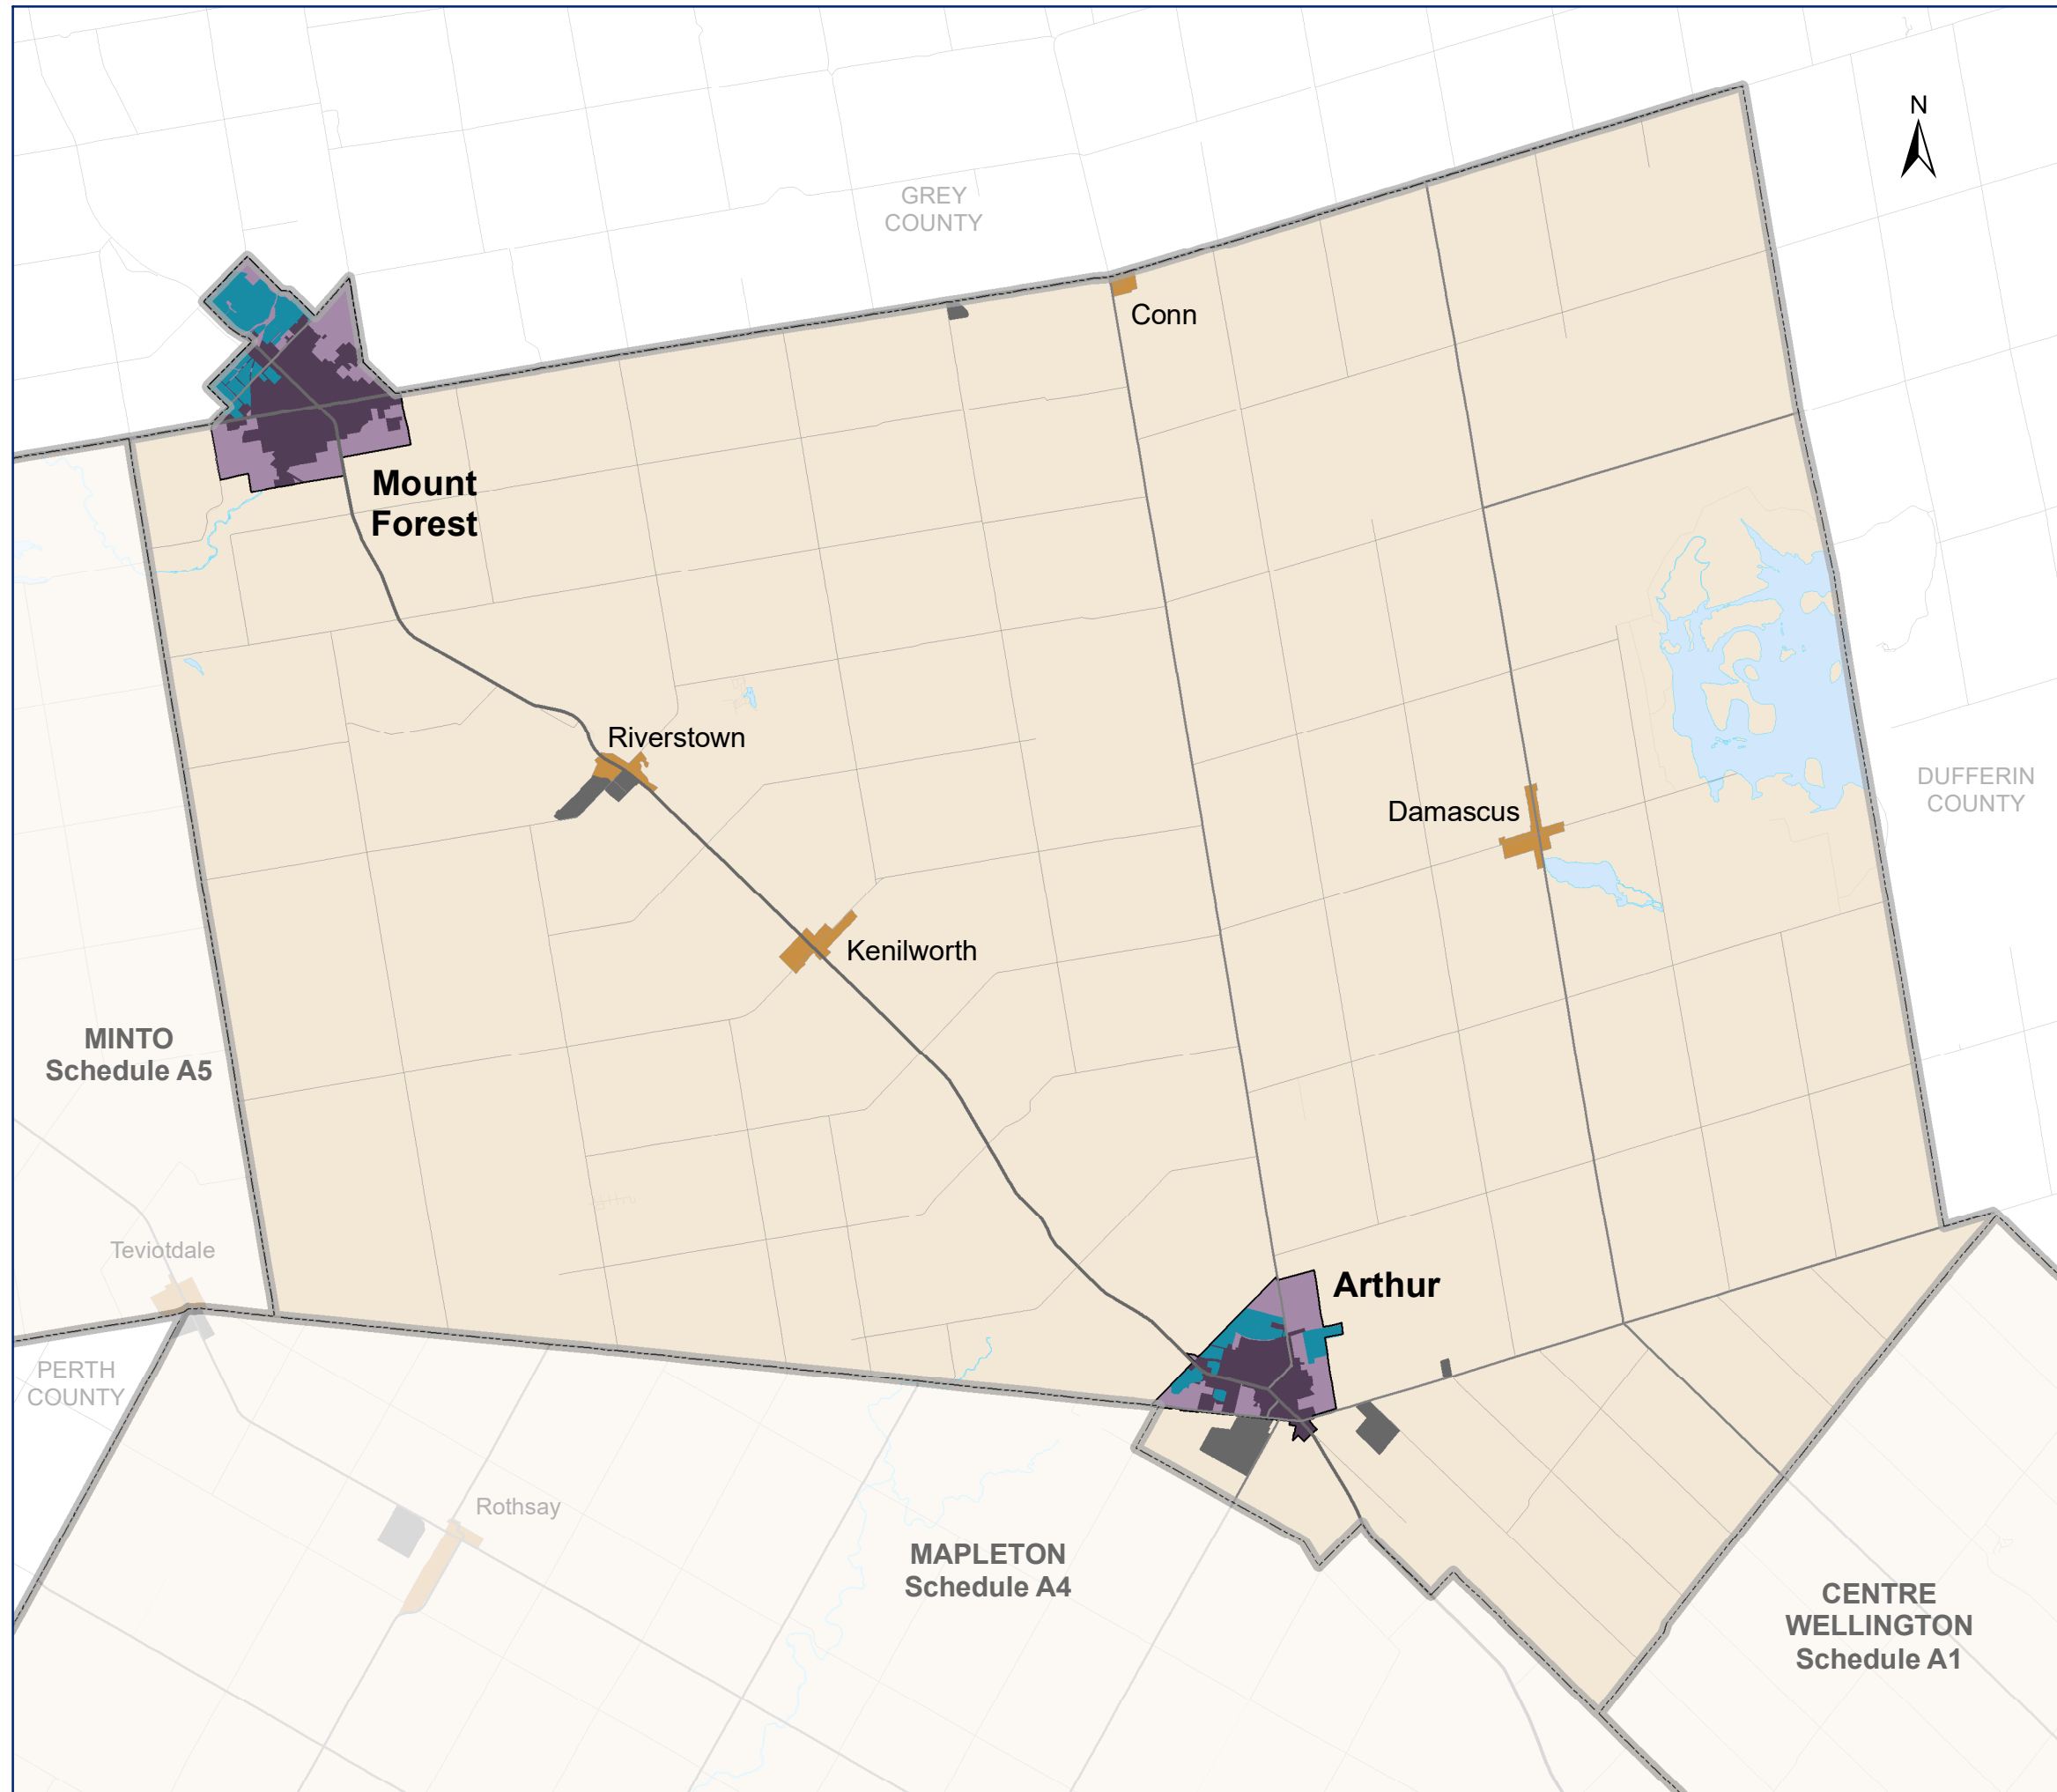

County Growth Structure

WELLINGTON NORTH

Urban System

-  Primary Urban Centre
-  Delineated Built-up Area
-  Designated Greenfield Area
-  Employment Area

Rural System

-  Hamlet
-  Rural Employment Area

Other

-  Waterbody/Watercourse

Produced by: County of Wellington Planning & Development Department

This is not survey data. All rights reserved. May not be reproduced without permission.

Sources:
 County of Wellington 2024
 Ministry of Natural Resources and Forestry,
 © King's Printer for Ontario, 2024.