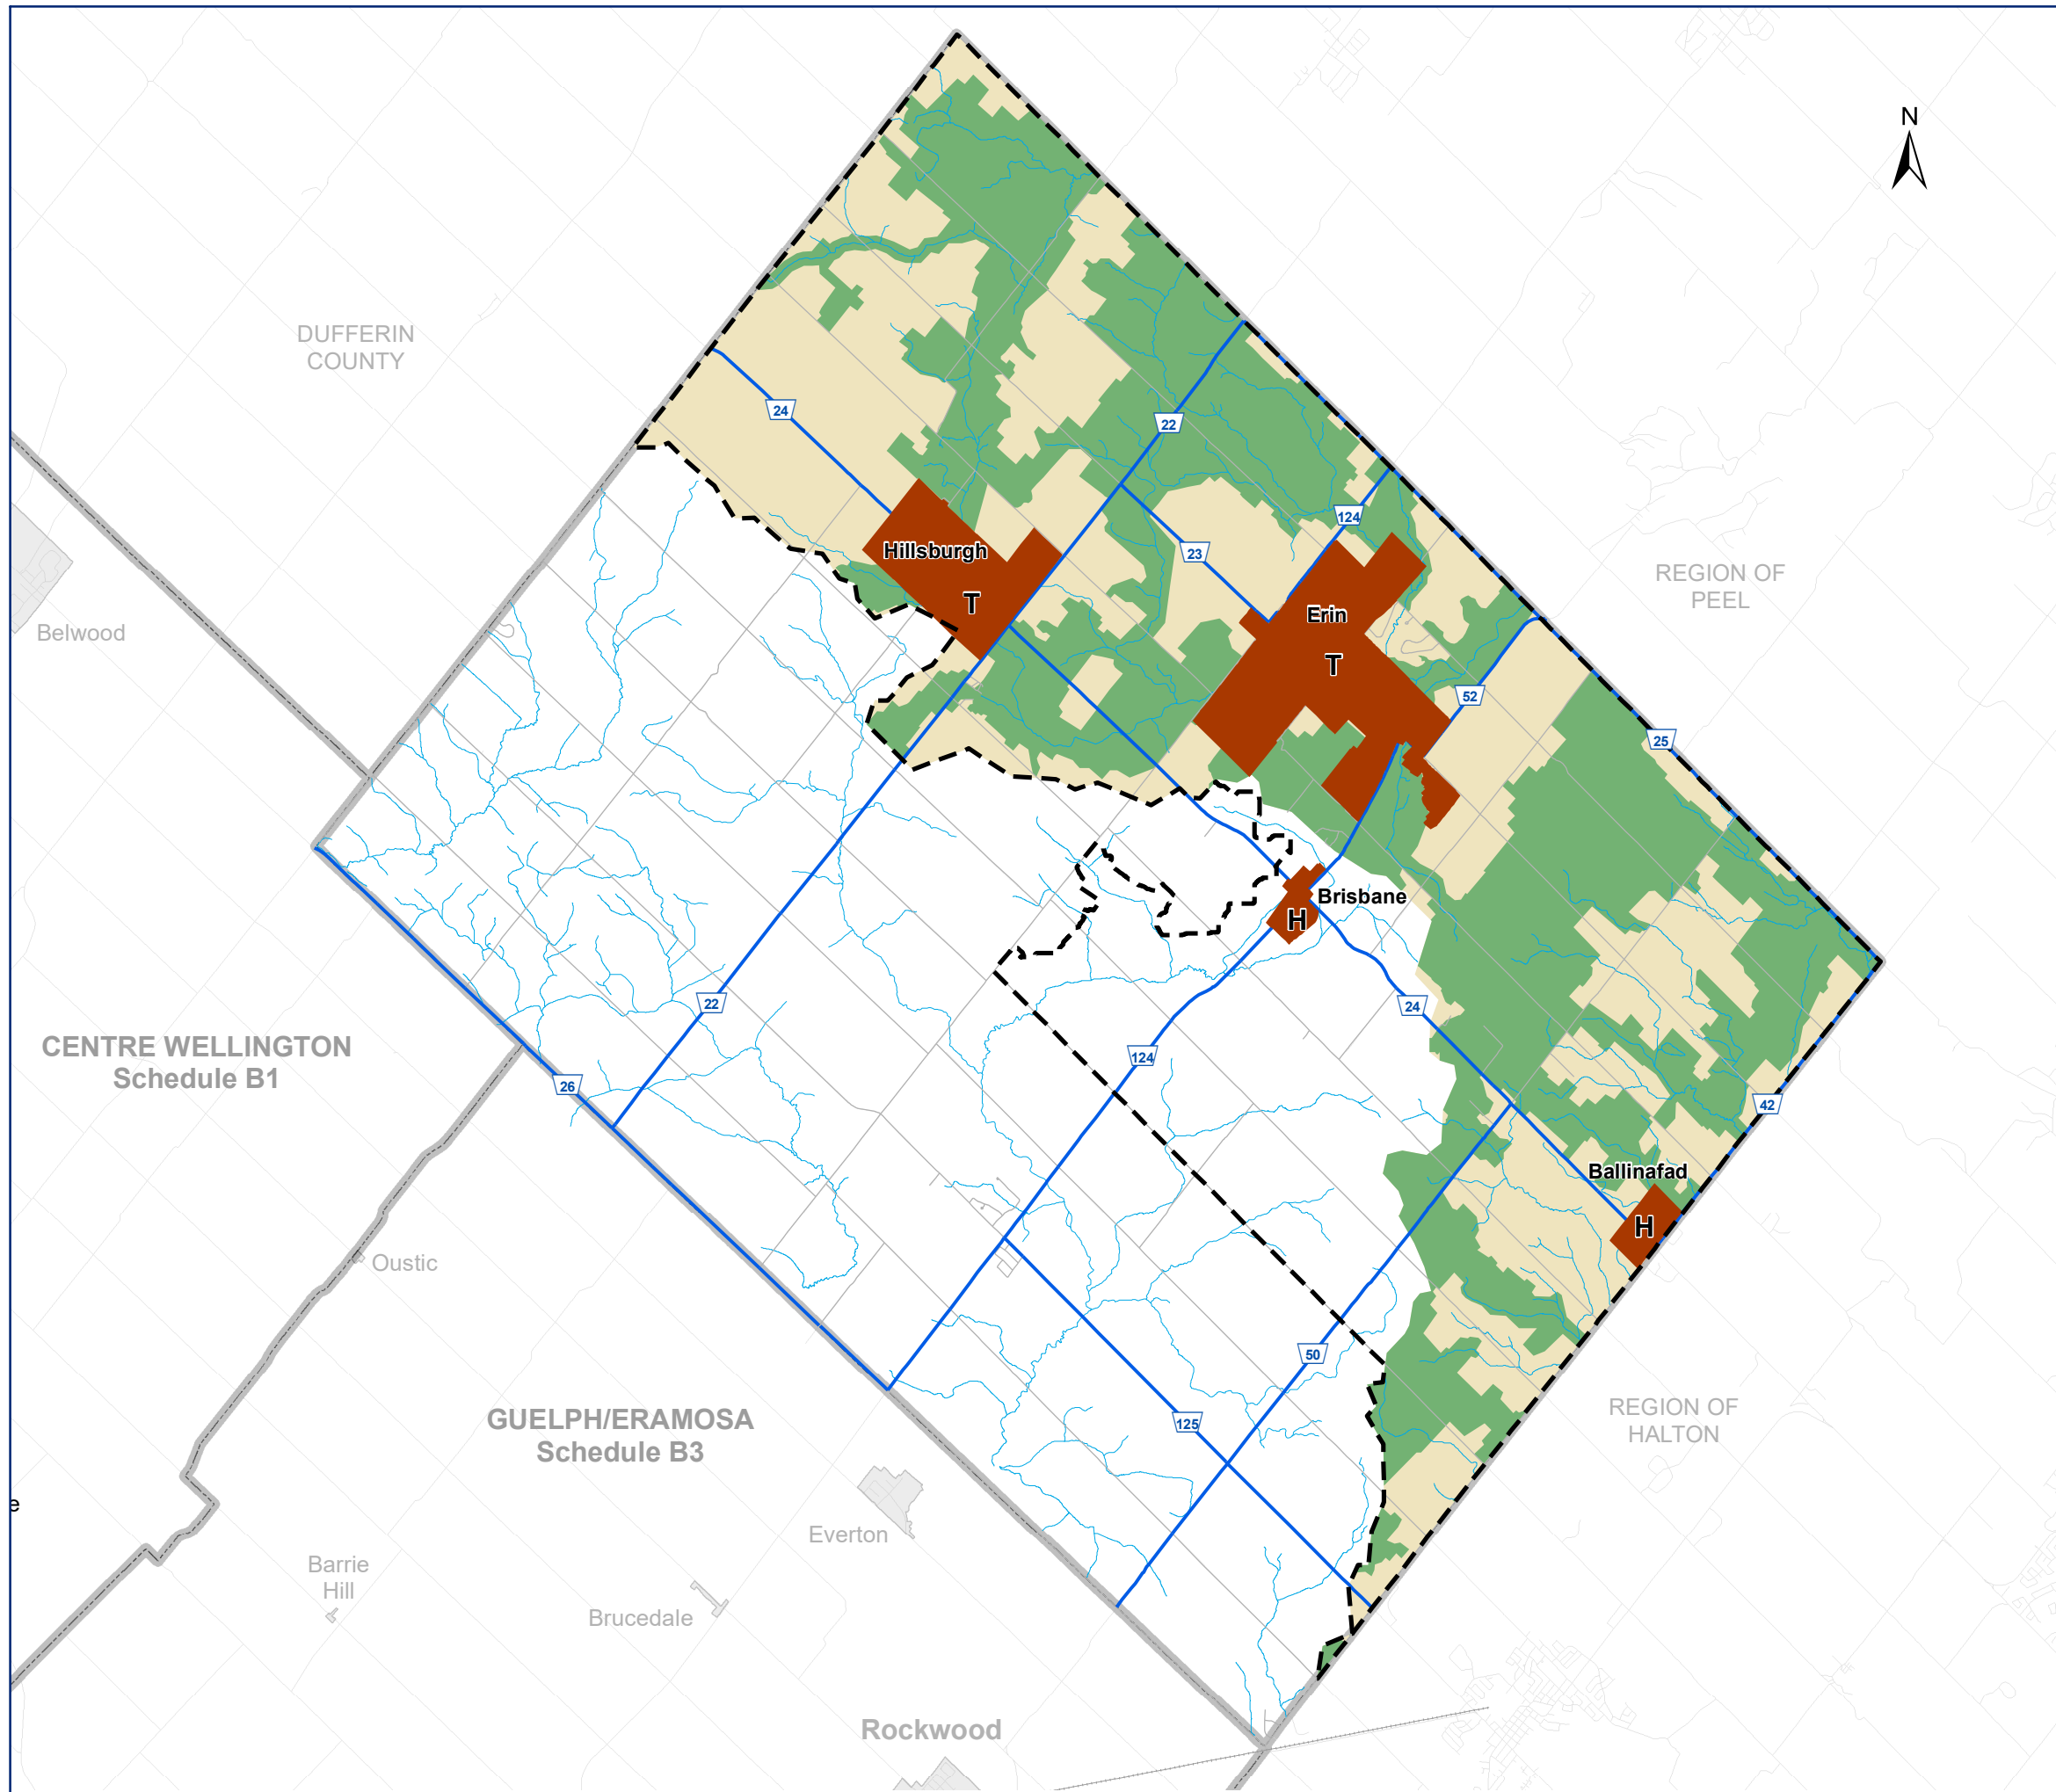

# Greenbelt Plan

## ERIN

### Legend

- Greenbelt Boundary
- Greenbelt Protected Countryside
- Greenbelt Natural Heritage System
- Settlement Areas
- T Towns and Villages
- H Hamlet

Produced by: County of Wellington Planning & Development Department