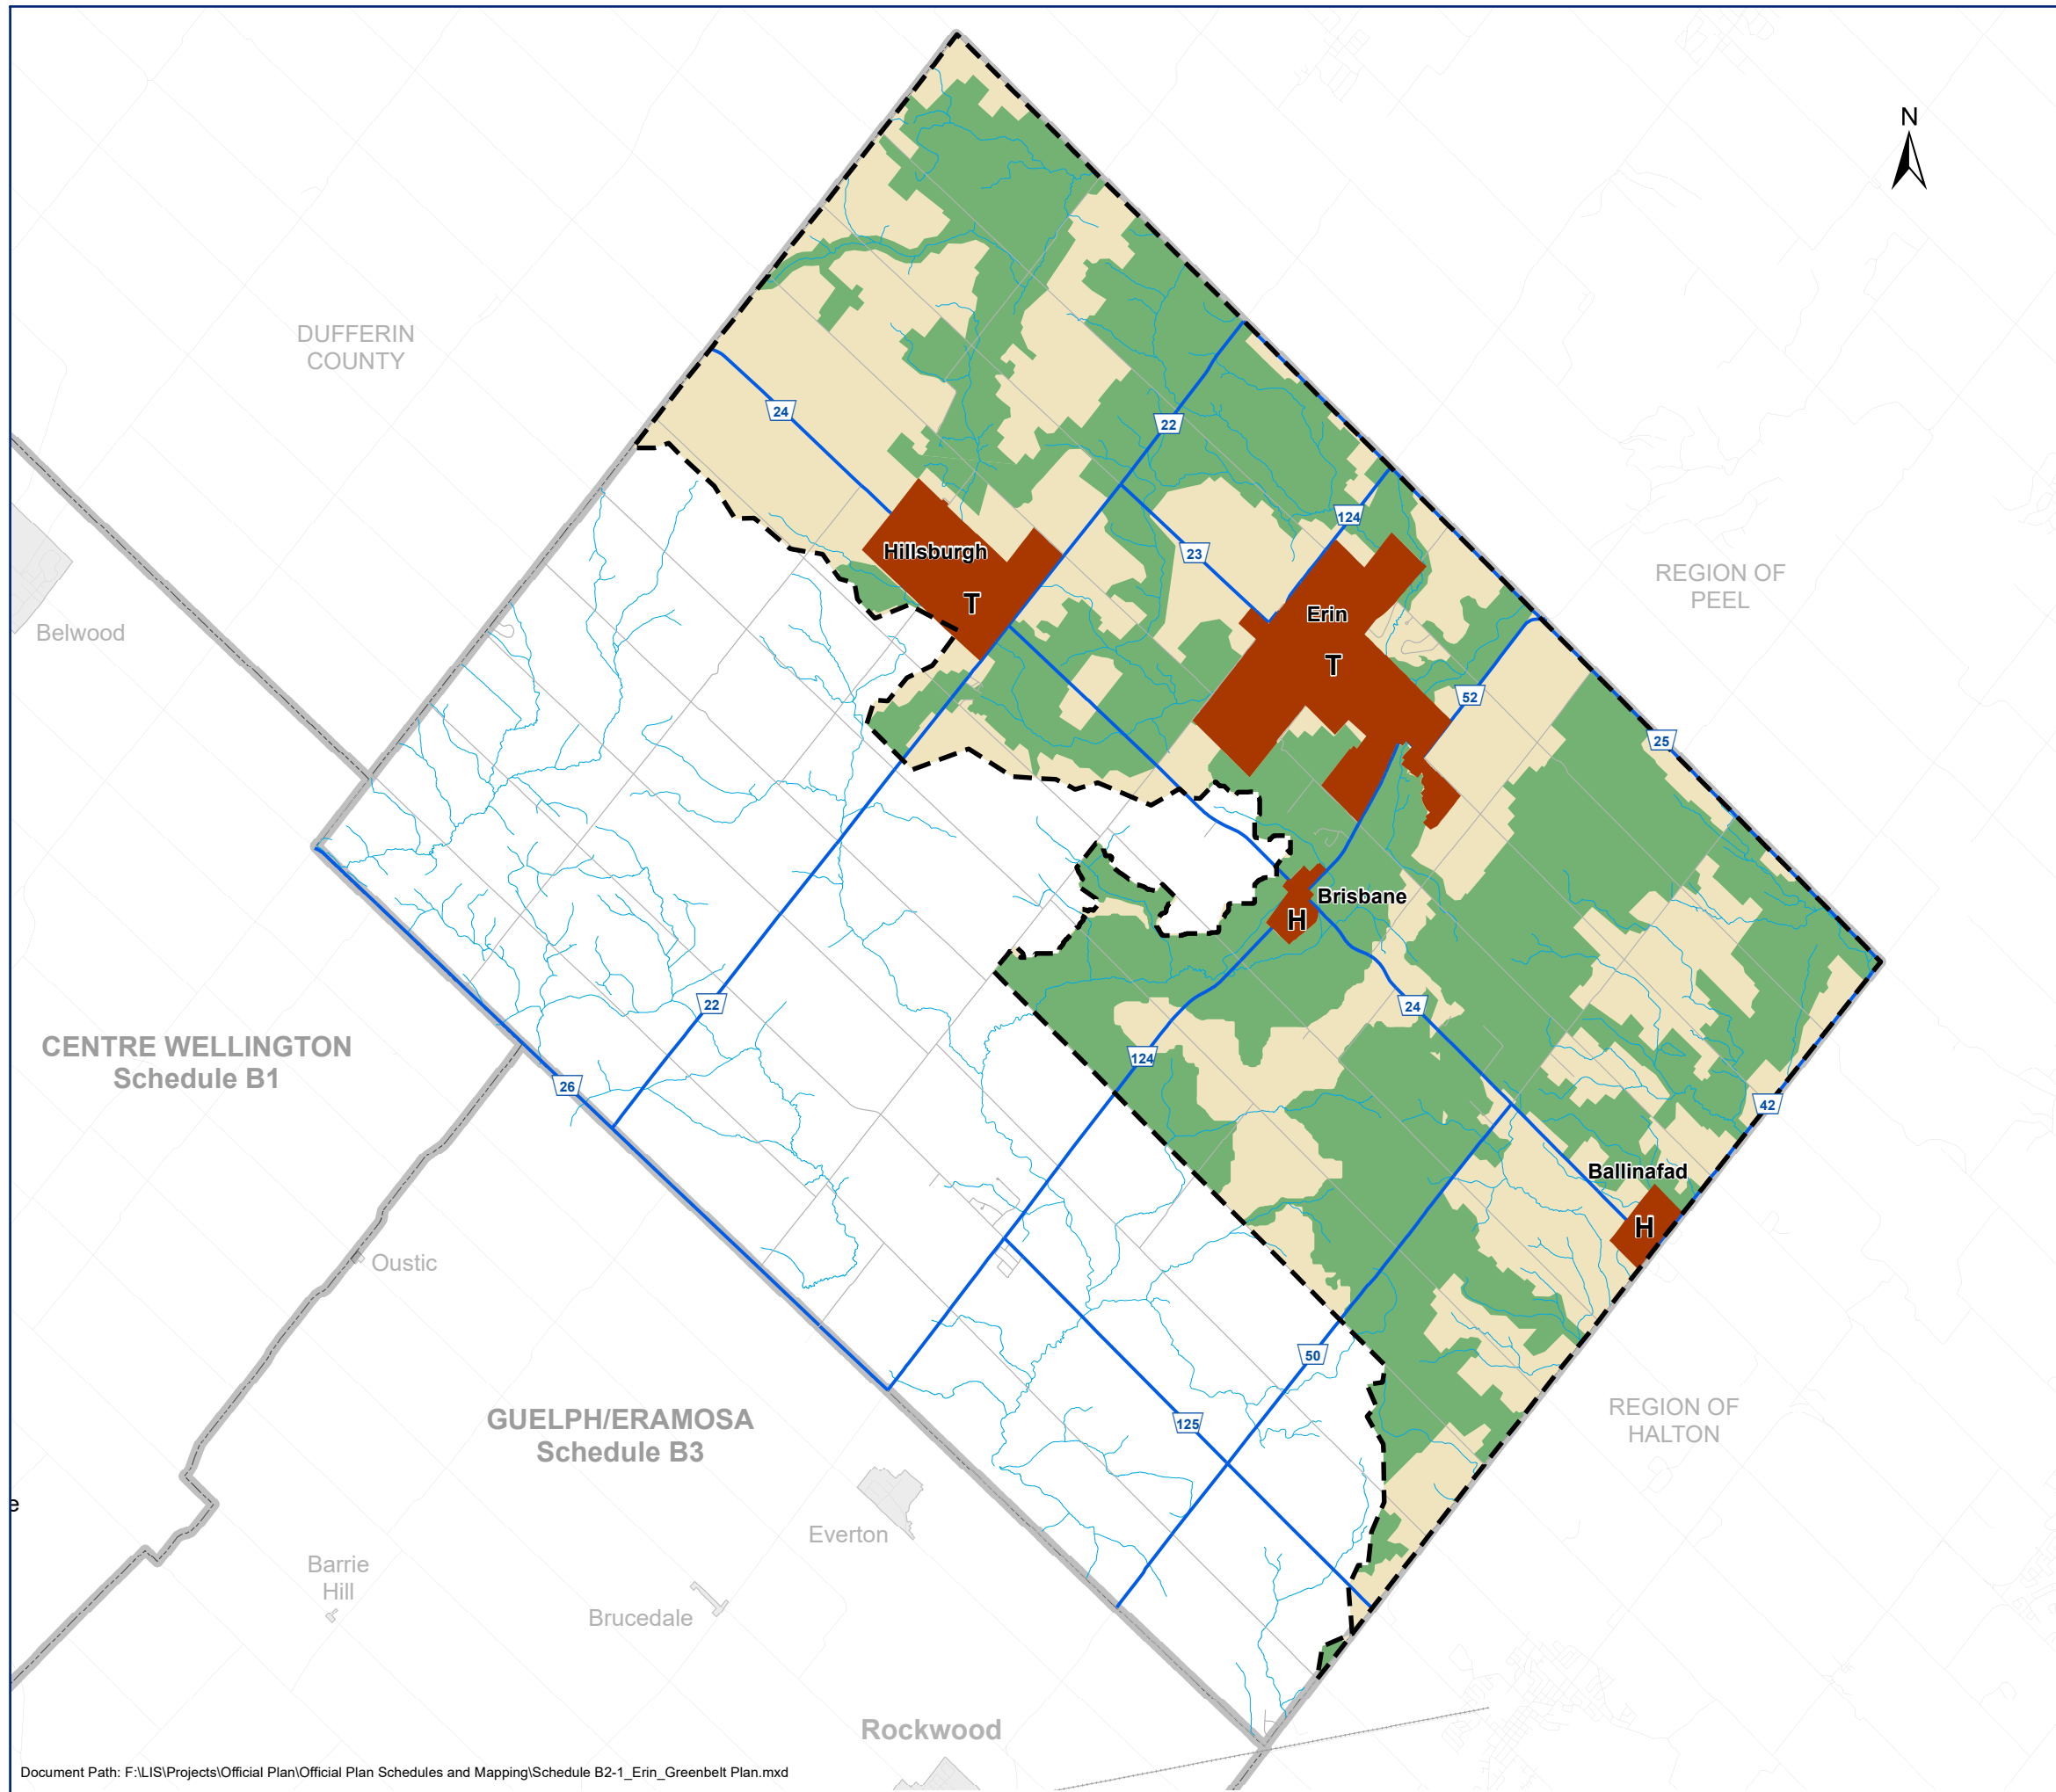

# Greenbelt Plan

## ERIN

### Legend

- Greenbelt Boundary
- Greenbelt Protected Countryside
- Greenbelt Natural Heritage System
- Settlement Areas
- T Towns and Villages
- H Hamlet

Produced by: County of Wellington Planning & Development Department  
This is not survey data. All rights reserved.  
May not be reproduced without permission.