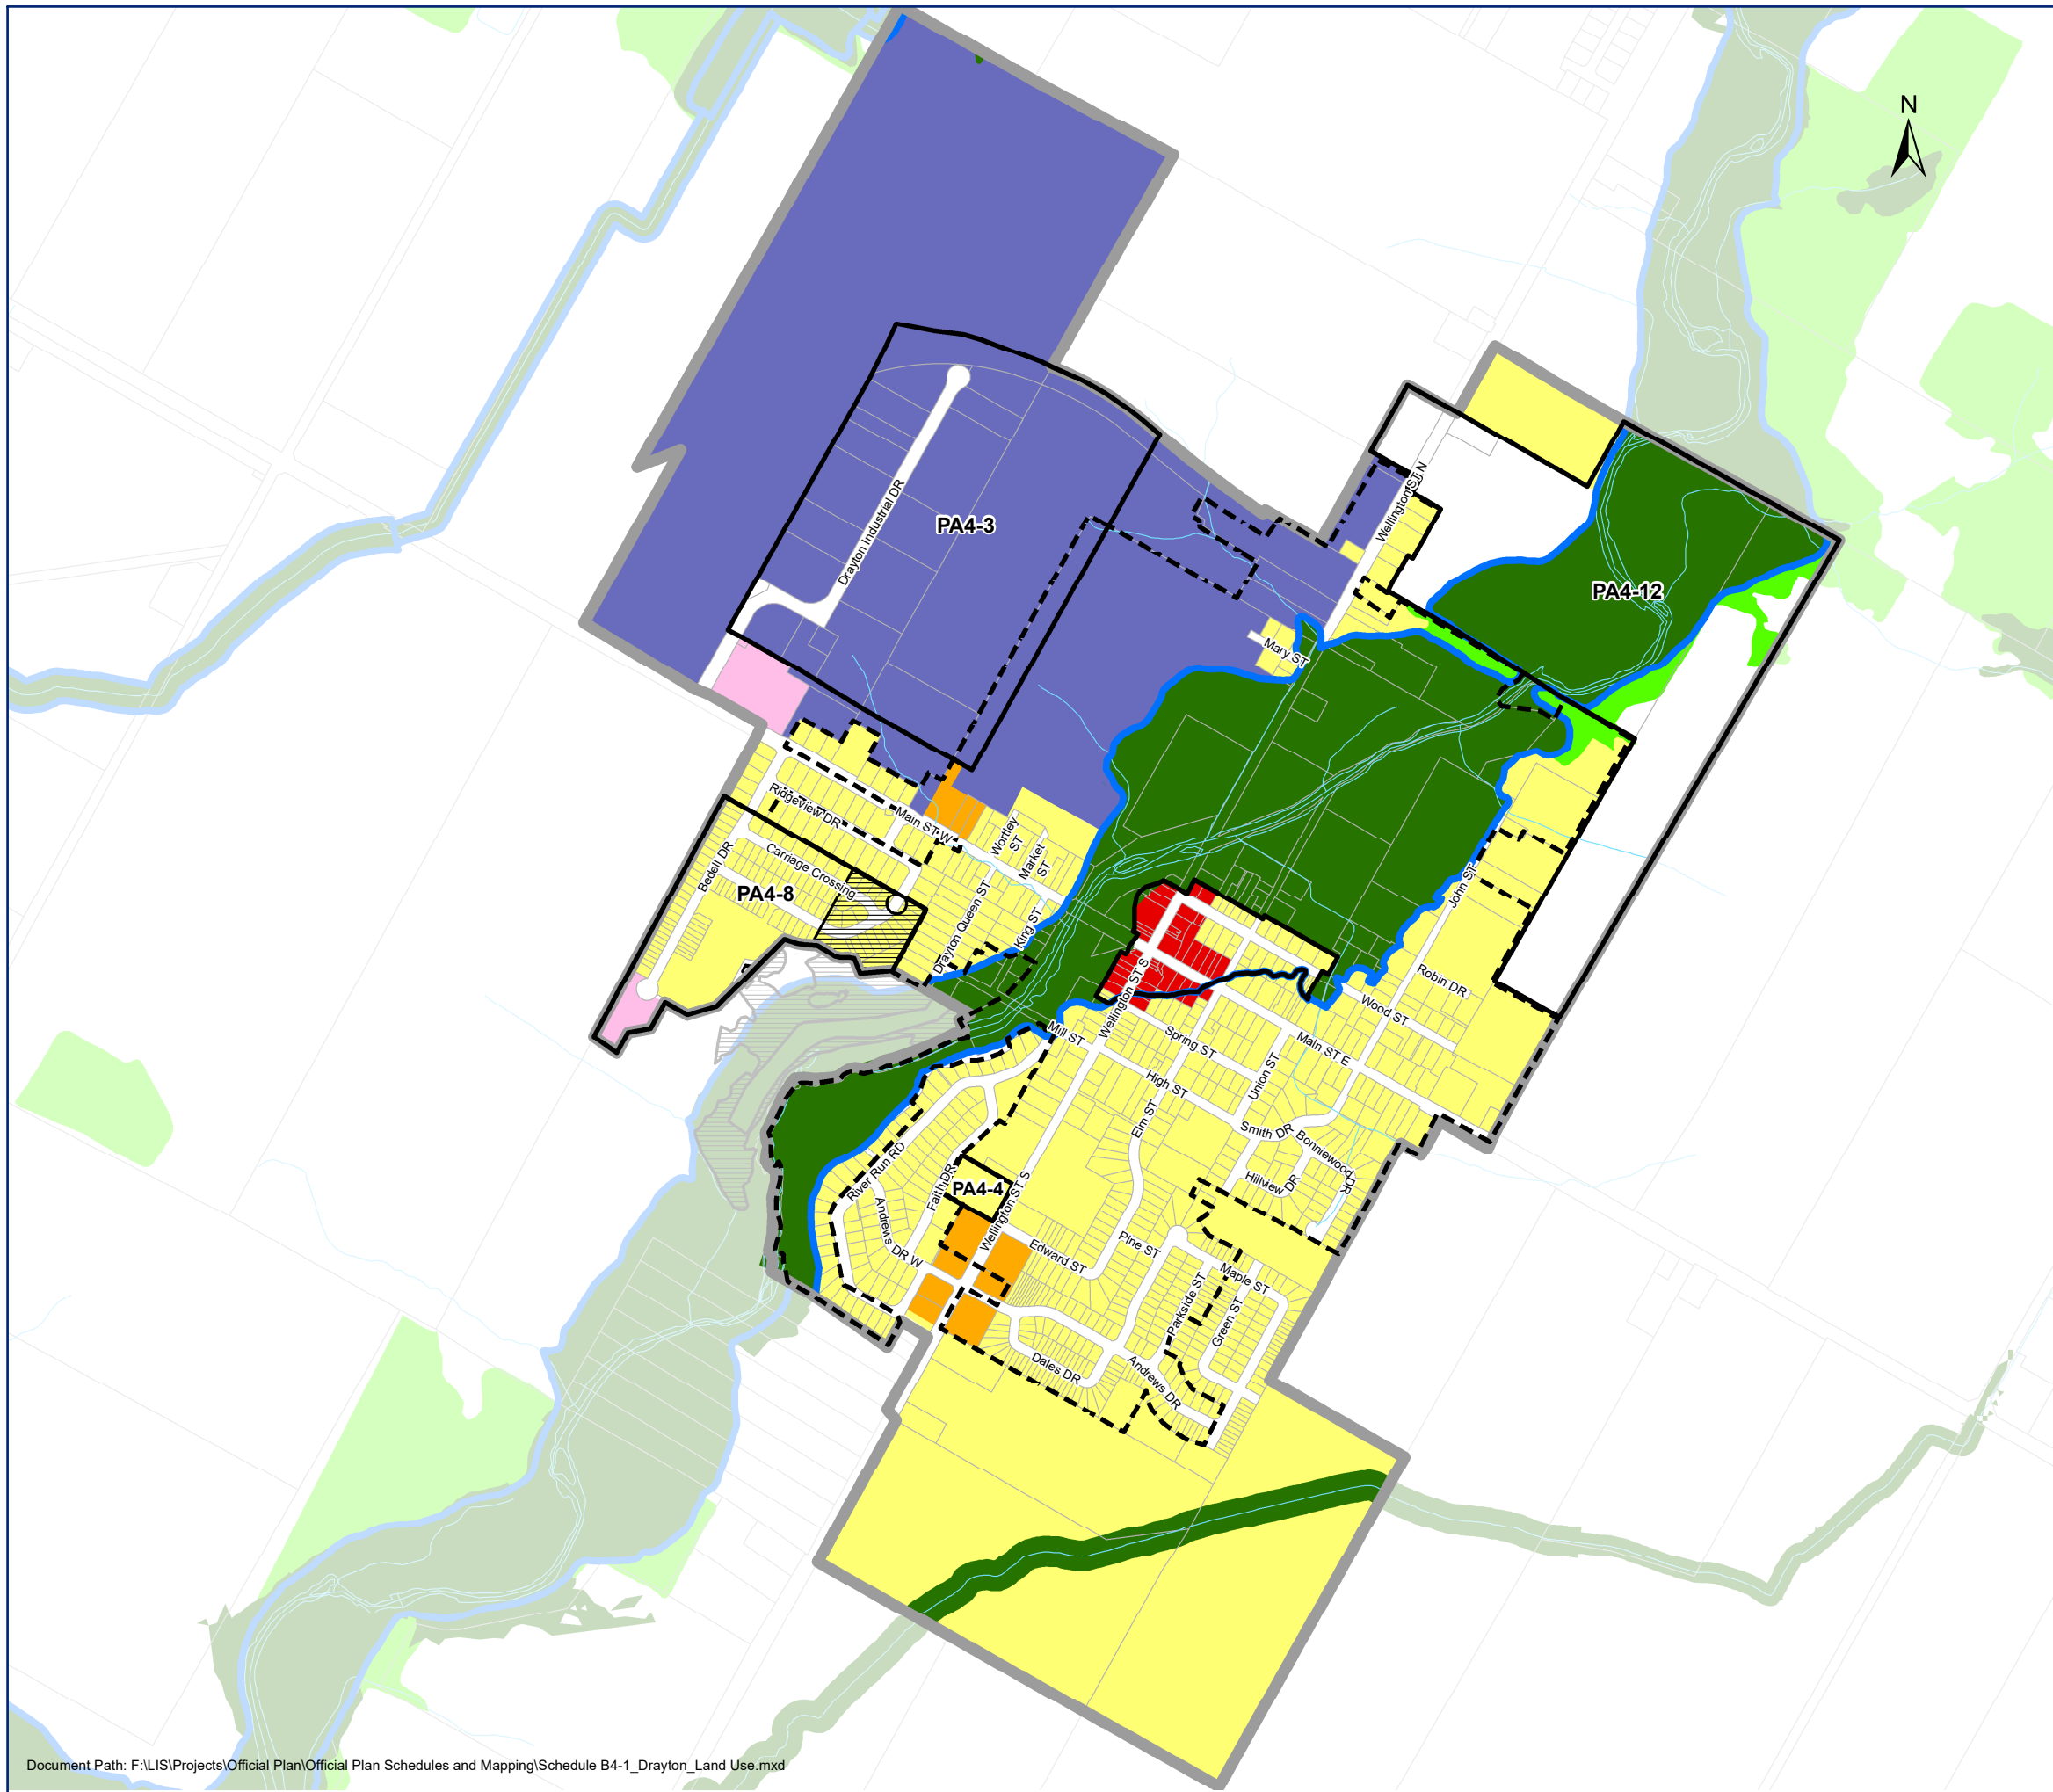

Land Use

DRAYTON MAPLETON

Legend

- Residential
- Central Business District
- Highway Commercial
- Industrial
- Recreational
- Future Development
- Policy Area
- Special Policy Area
- Core Greenlands
- Greenlands
- Regional Floodline
- Bobolink Habitat Area
- Built Boundary
- Urban Centre Boundary
- Waterbody
- Watercourse

Produced by: County of Wellington Planning & Development Department

This is not survey data. All rights reserved. May not be reproduced without permission.

Sources:
County of Wellington 2025,
Ministry of Natural Resources and Forestry,
Grand River Conservation Authority,
Teranet 2002,
© King's Printer for Ontario, 2025.