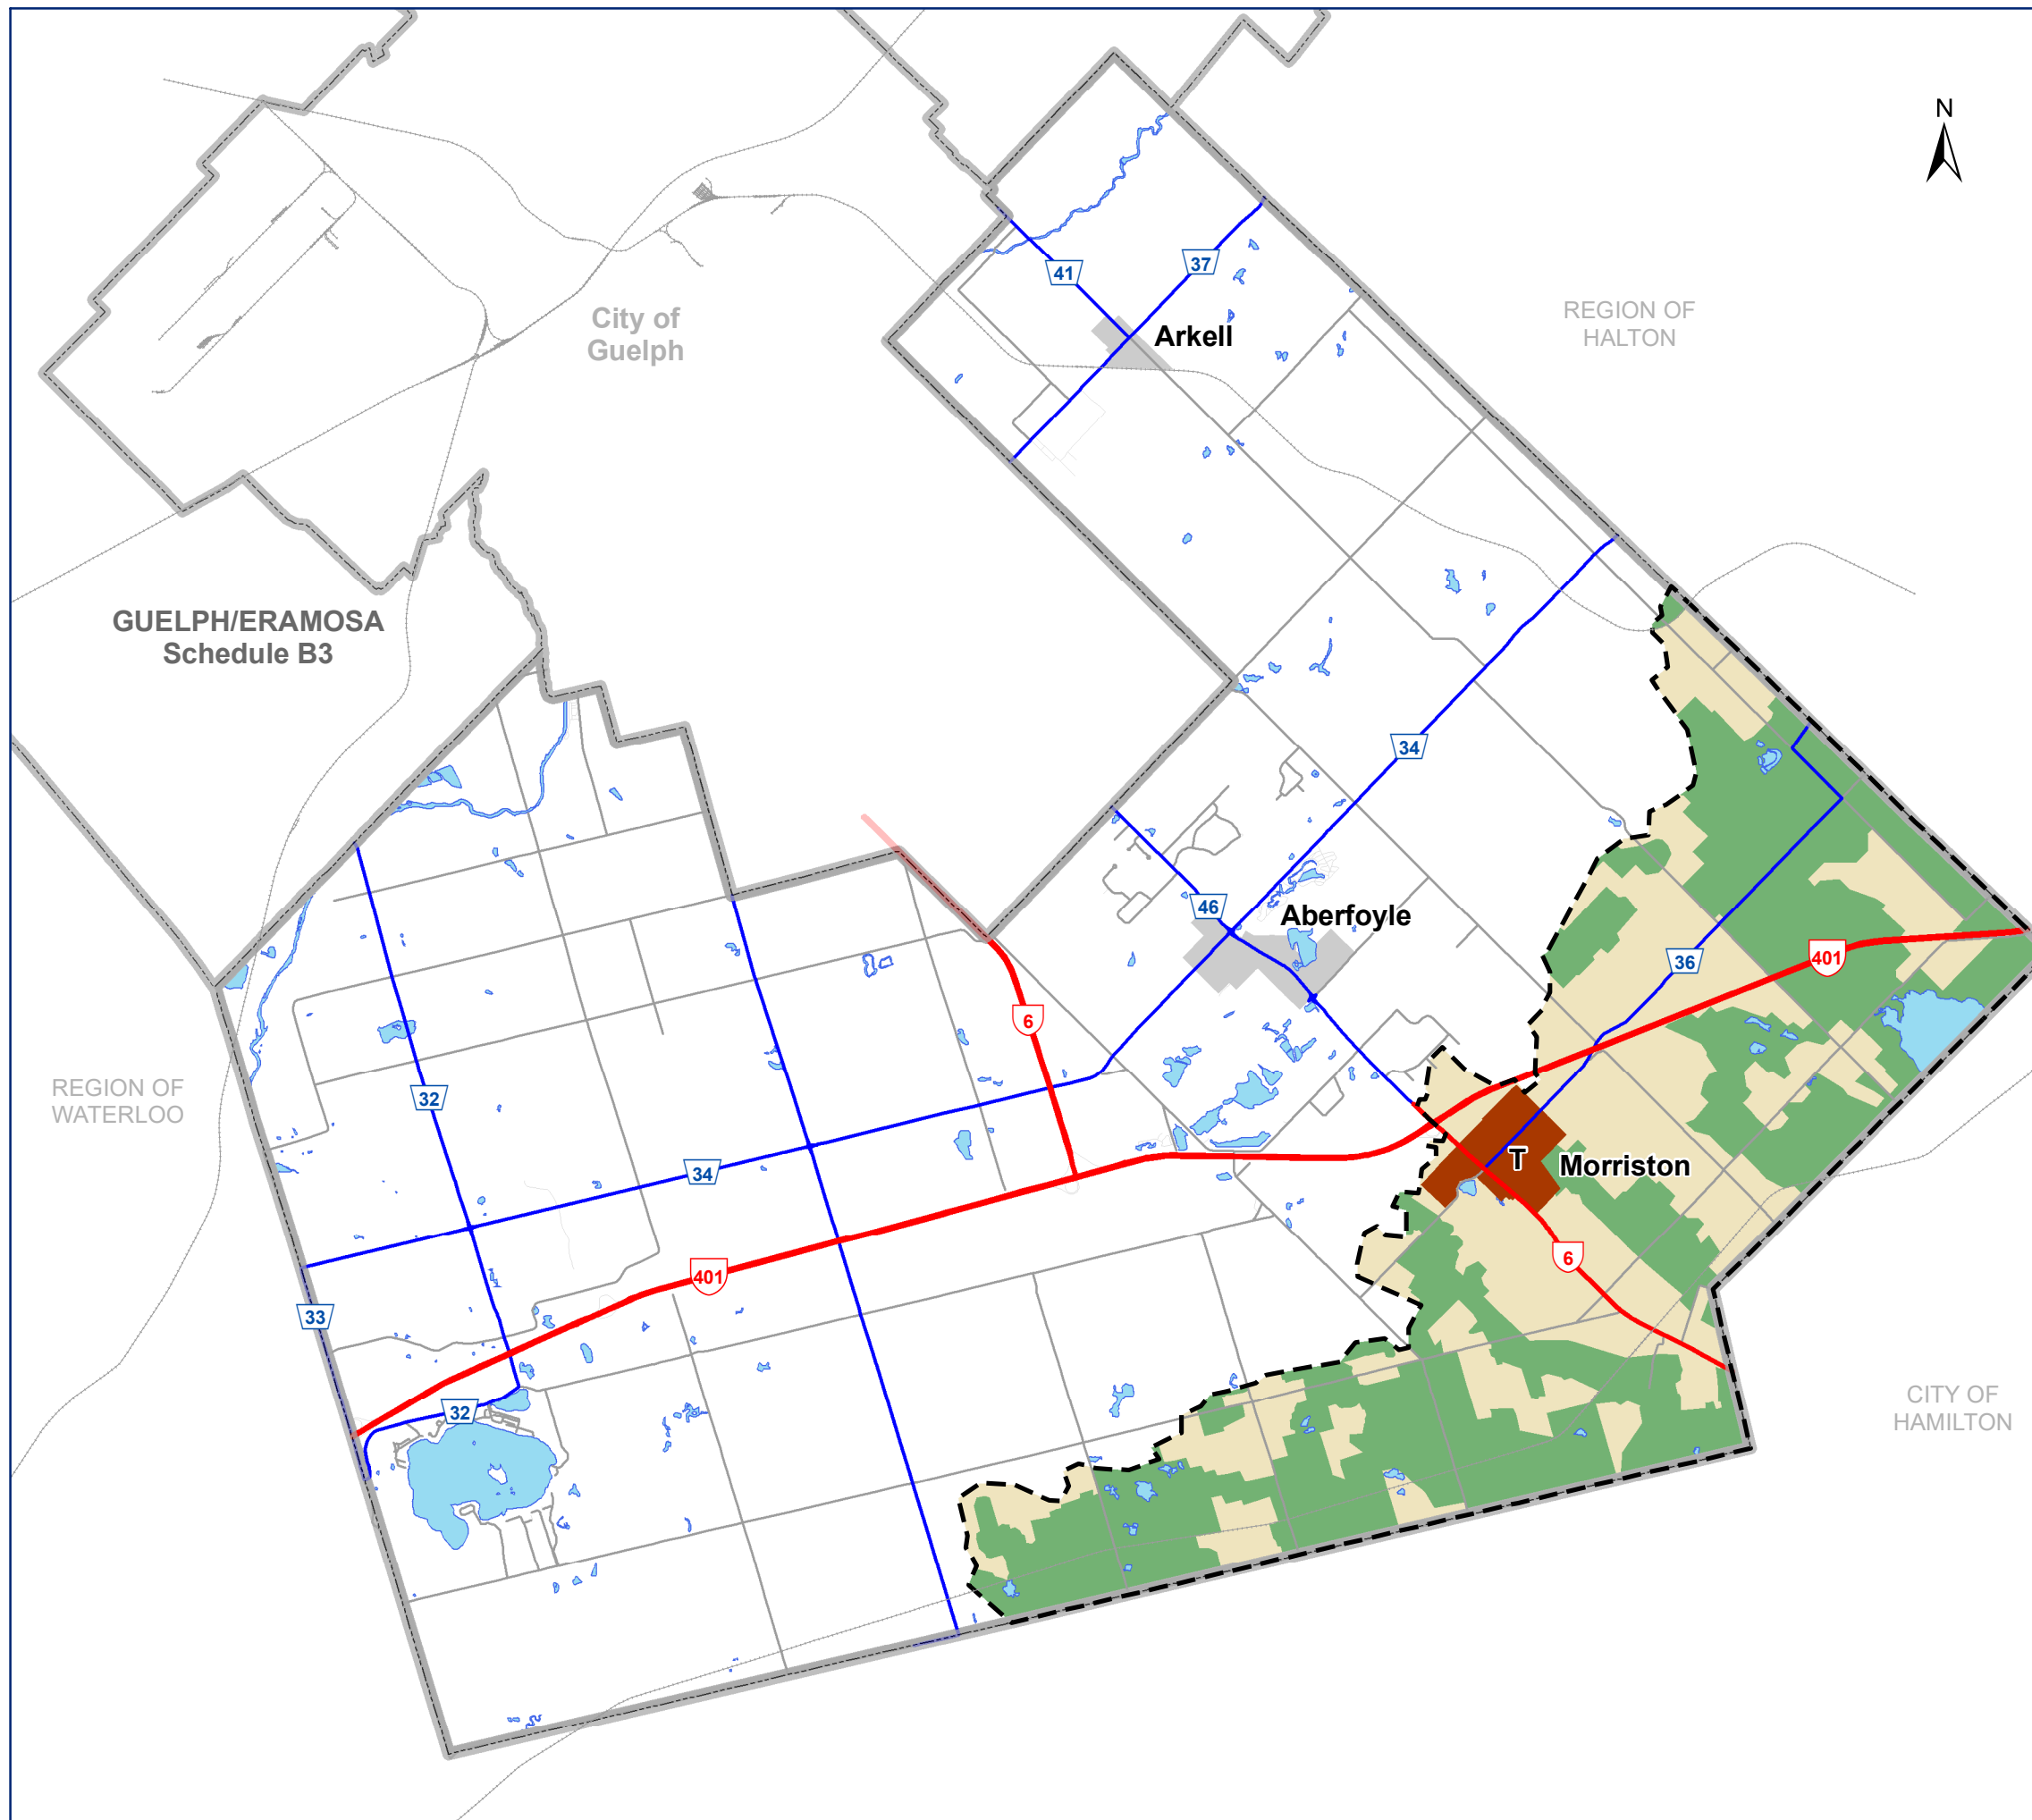

Greenbelt Plan

PUSLINCH

Legend

- Greenbelt Boundary
- Greenbelt Protected Countryside
- Greenbelt Natural Heritage System
- Settlement Areas
- T Towns and Villages
- H Hamlet

Produced by: County of Wellington Planning & Development Department
This is not survey data. All rights reserved.
May not be reproduced without permission.

Sources:
County of Wellington 2024,
Ministry of Natural Resources and Forestry,
Grand River Conservation Authority,
Teranet 2002,
© King's Printer for Ontario, 2024.

Last Revised: July 2024