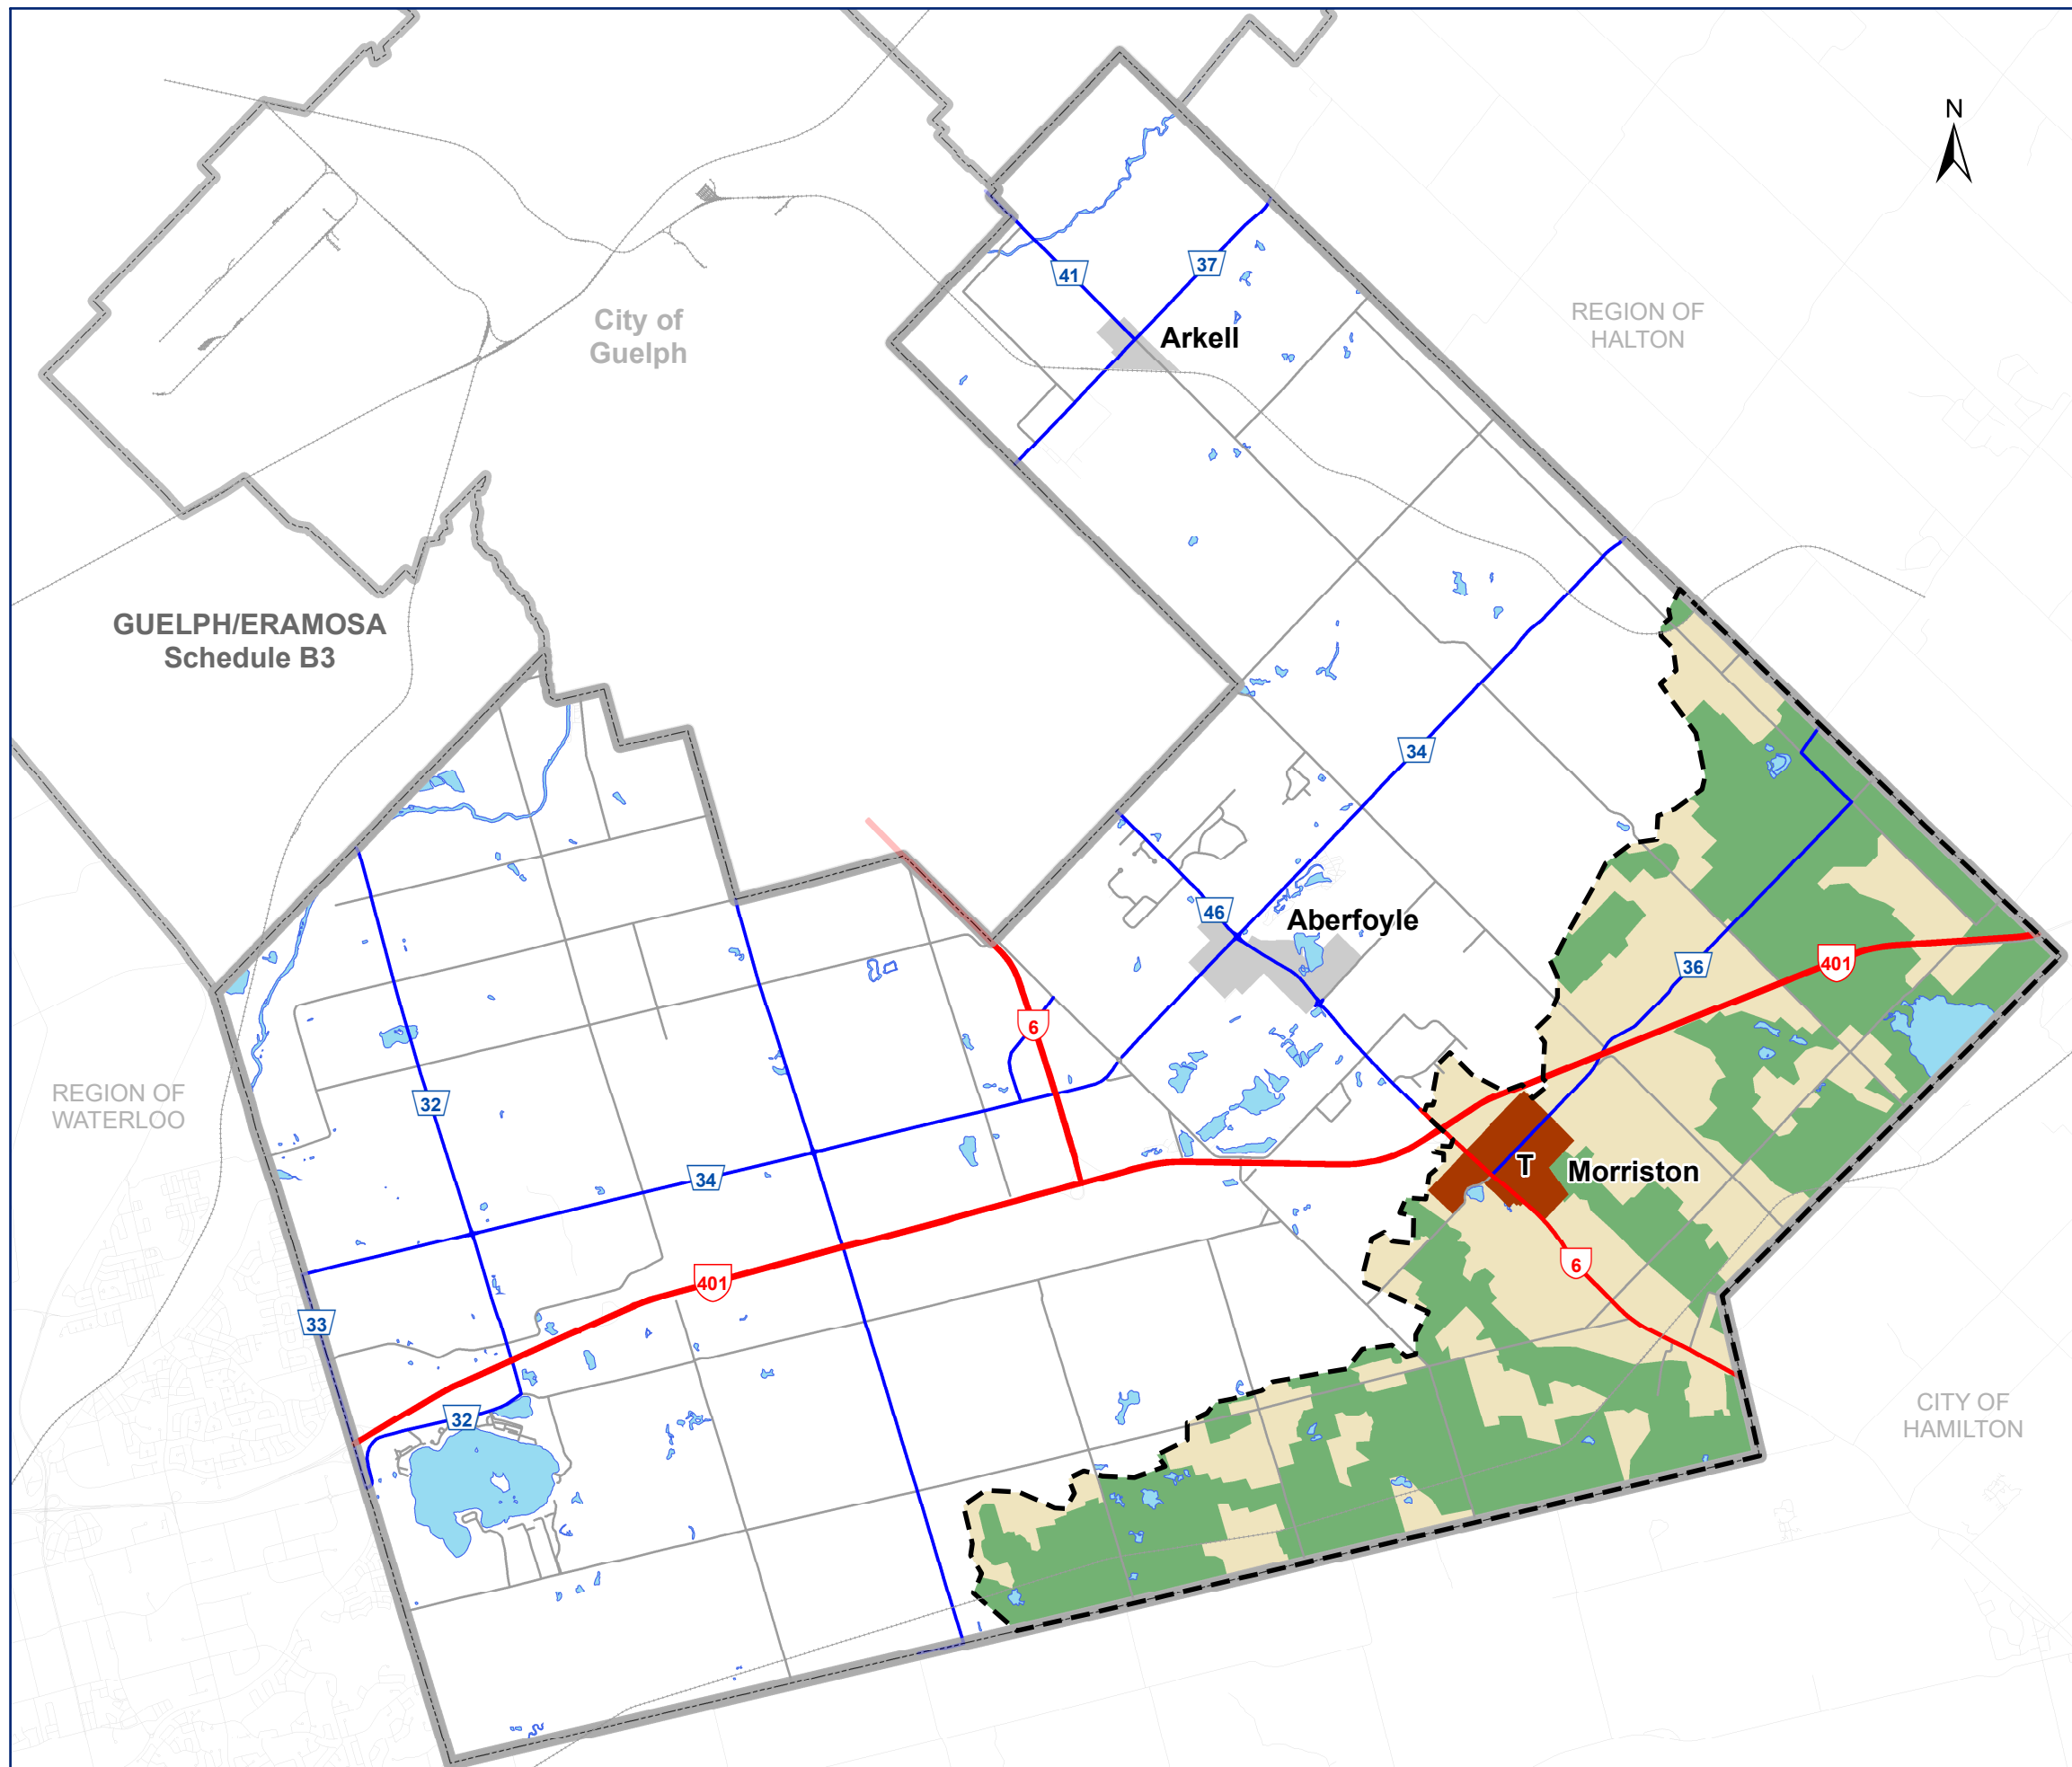

Greenbelt Plan

PUSLINCH

Legend

-  Greenbelt Boundary
-  Greenbelt Protected Countryside
-  Greenbelt Natural Heritage System
-  Settlement Areas
- T Towns and Villages
- H Hamlet

Produced by: County of Wellington Planning & Development Department

This is not survey data. All rights reserved.
May not be reproduced without permission.

Sources:
County of Wellington 2025,
Ministry of Natural Resources and Forestry,
Grand River Conservation Authority,
Teranet 2002,
© King's Printer for Ontario, 2025.