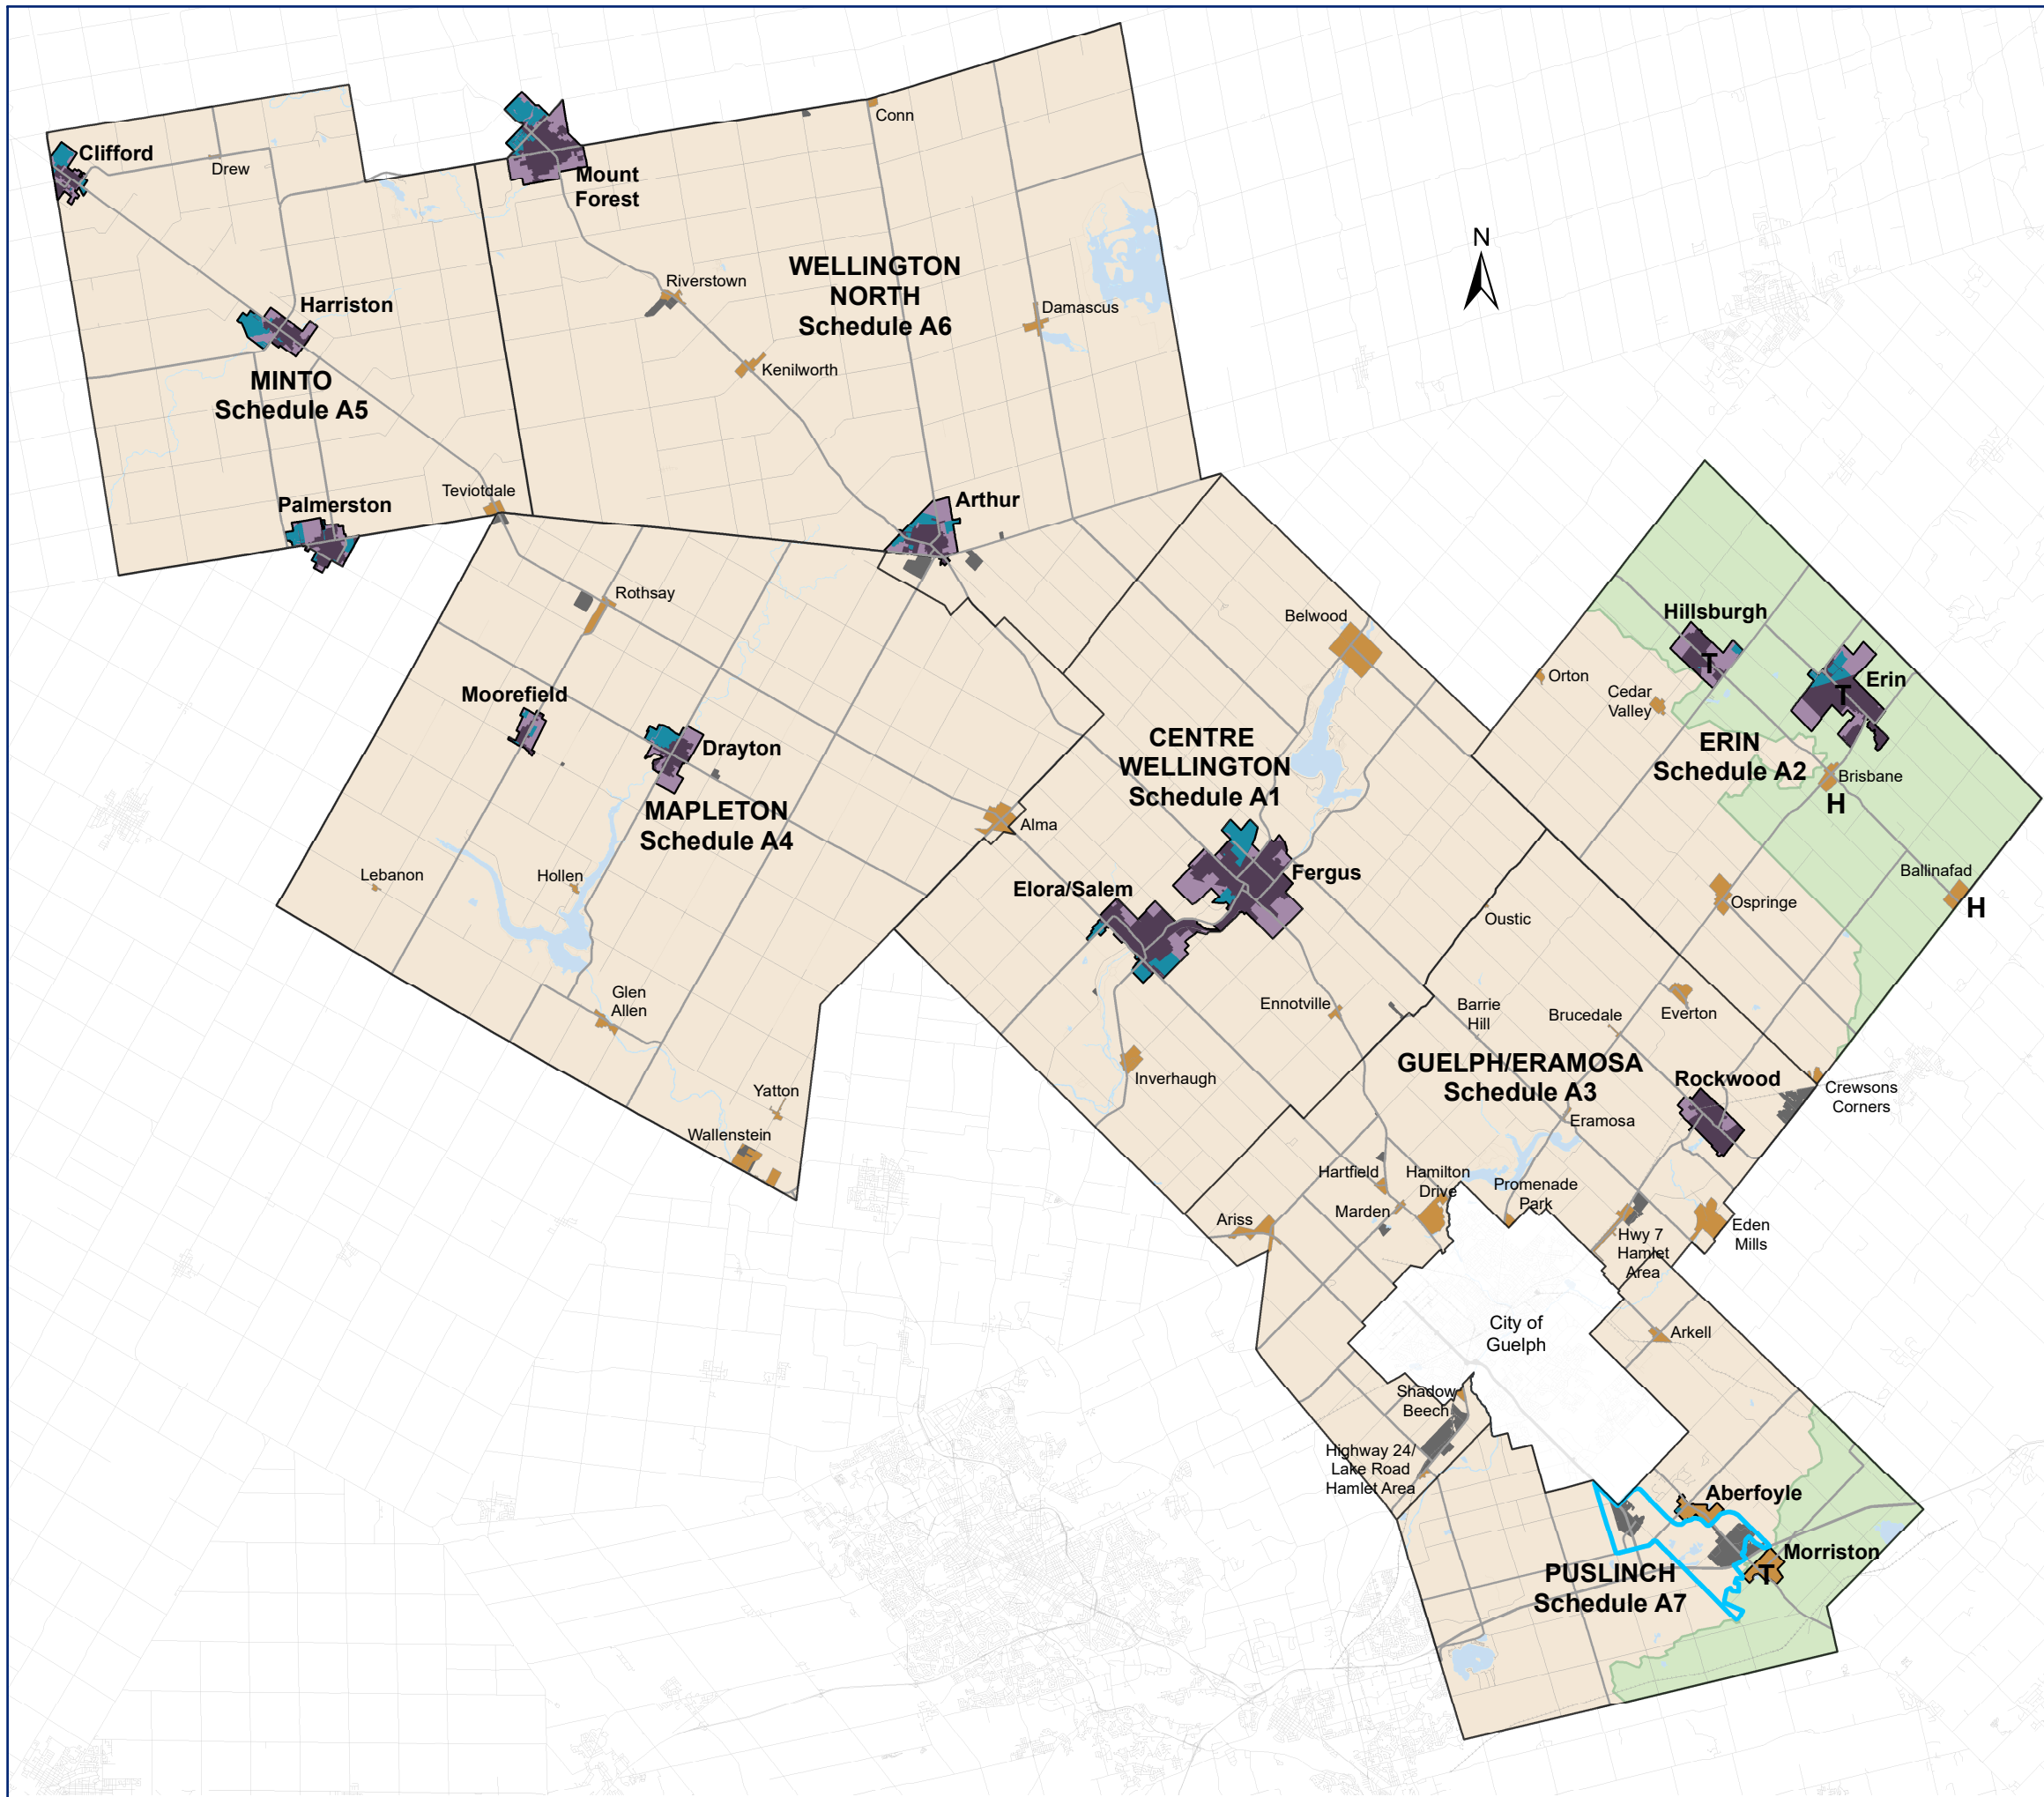

County Growth Structure

Urban System

- Primary Urban Centre
- Delineated Built-up Area
- Designated Greenfield Area
- Employment Area

Rural System

- Secondary Urban Centre
- Hamlet
- Rural Employment Area
- Regionally Significant Economic Development Study Area

Other

- Greenbelt Area
- T** Greenbelt Town/Village
- H** Greenbelt Hamlet
- Waterbody/Watercourse

Produced by: County of Wellington Planning & Development Department

This is not survey data. All rights reserved. May not be reproduced without permission.

Sources:
 County of Wellington 2024
 Ministry of Natural Resources and Forestry,
 © King's Printer for Ontario, 2024.

Last Revised: July 2024