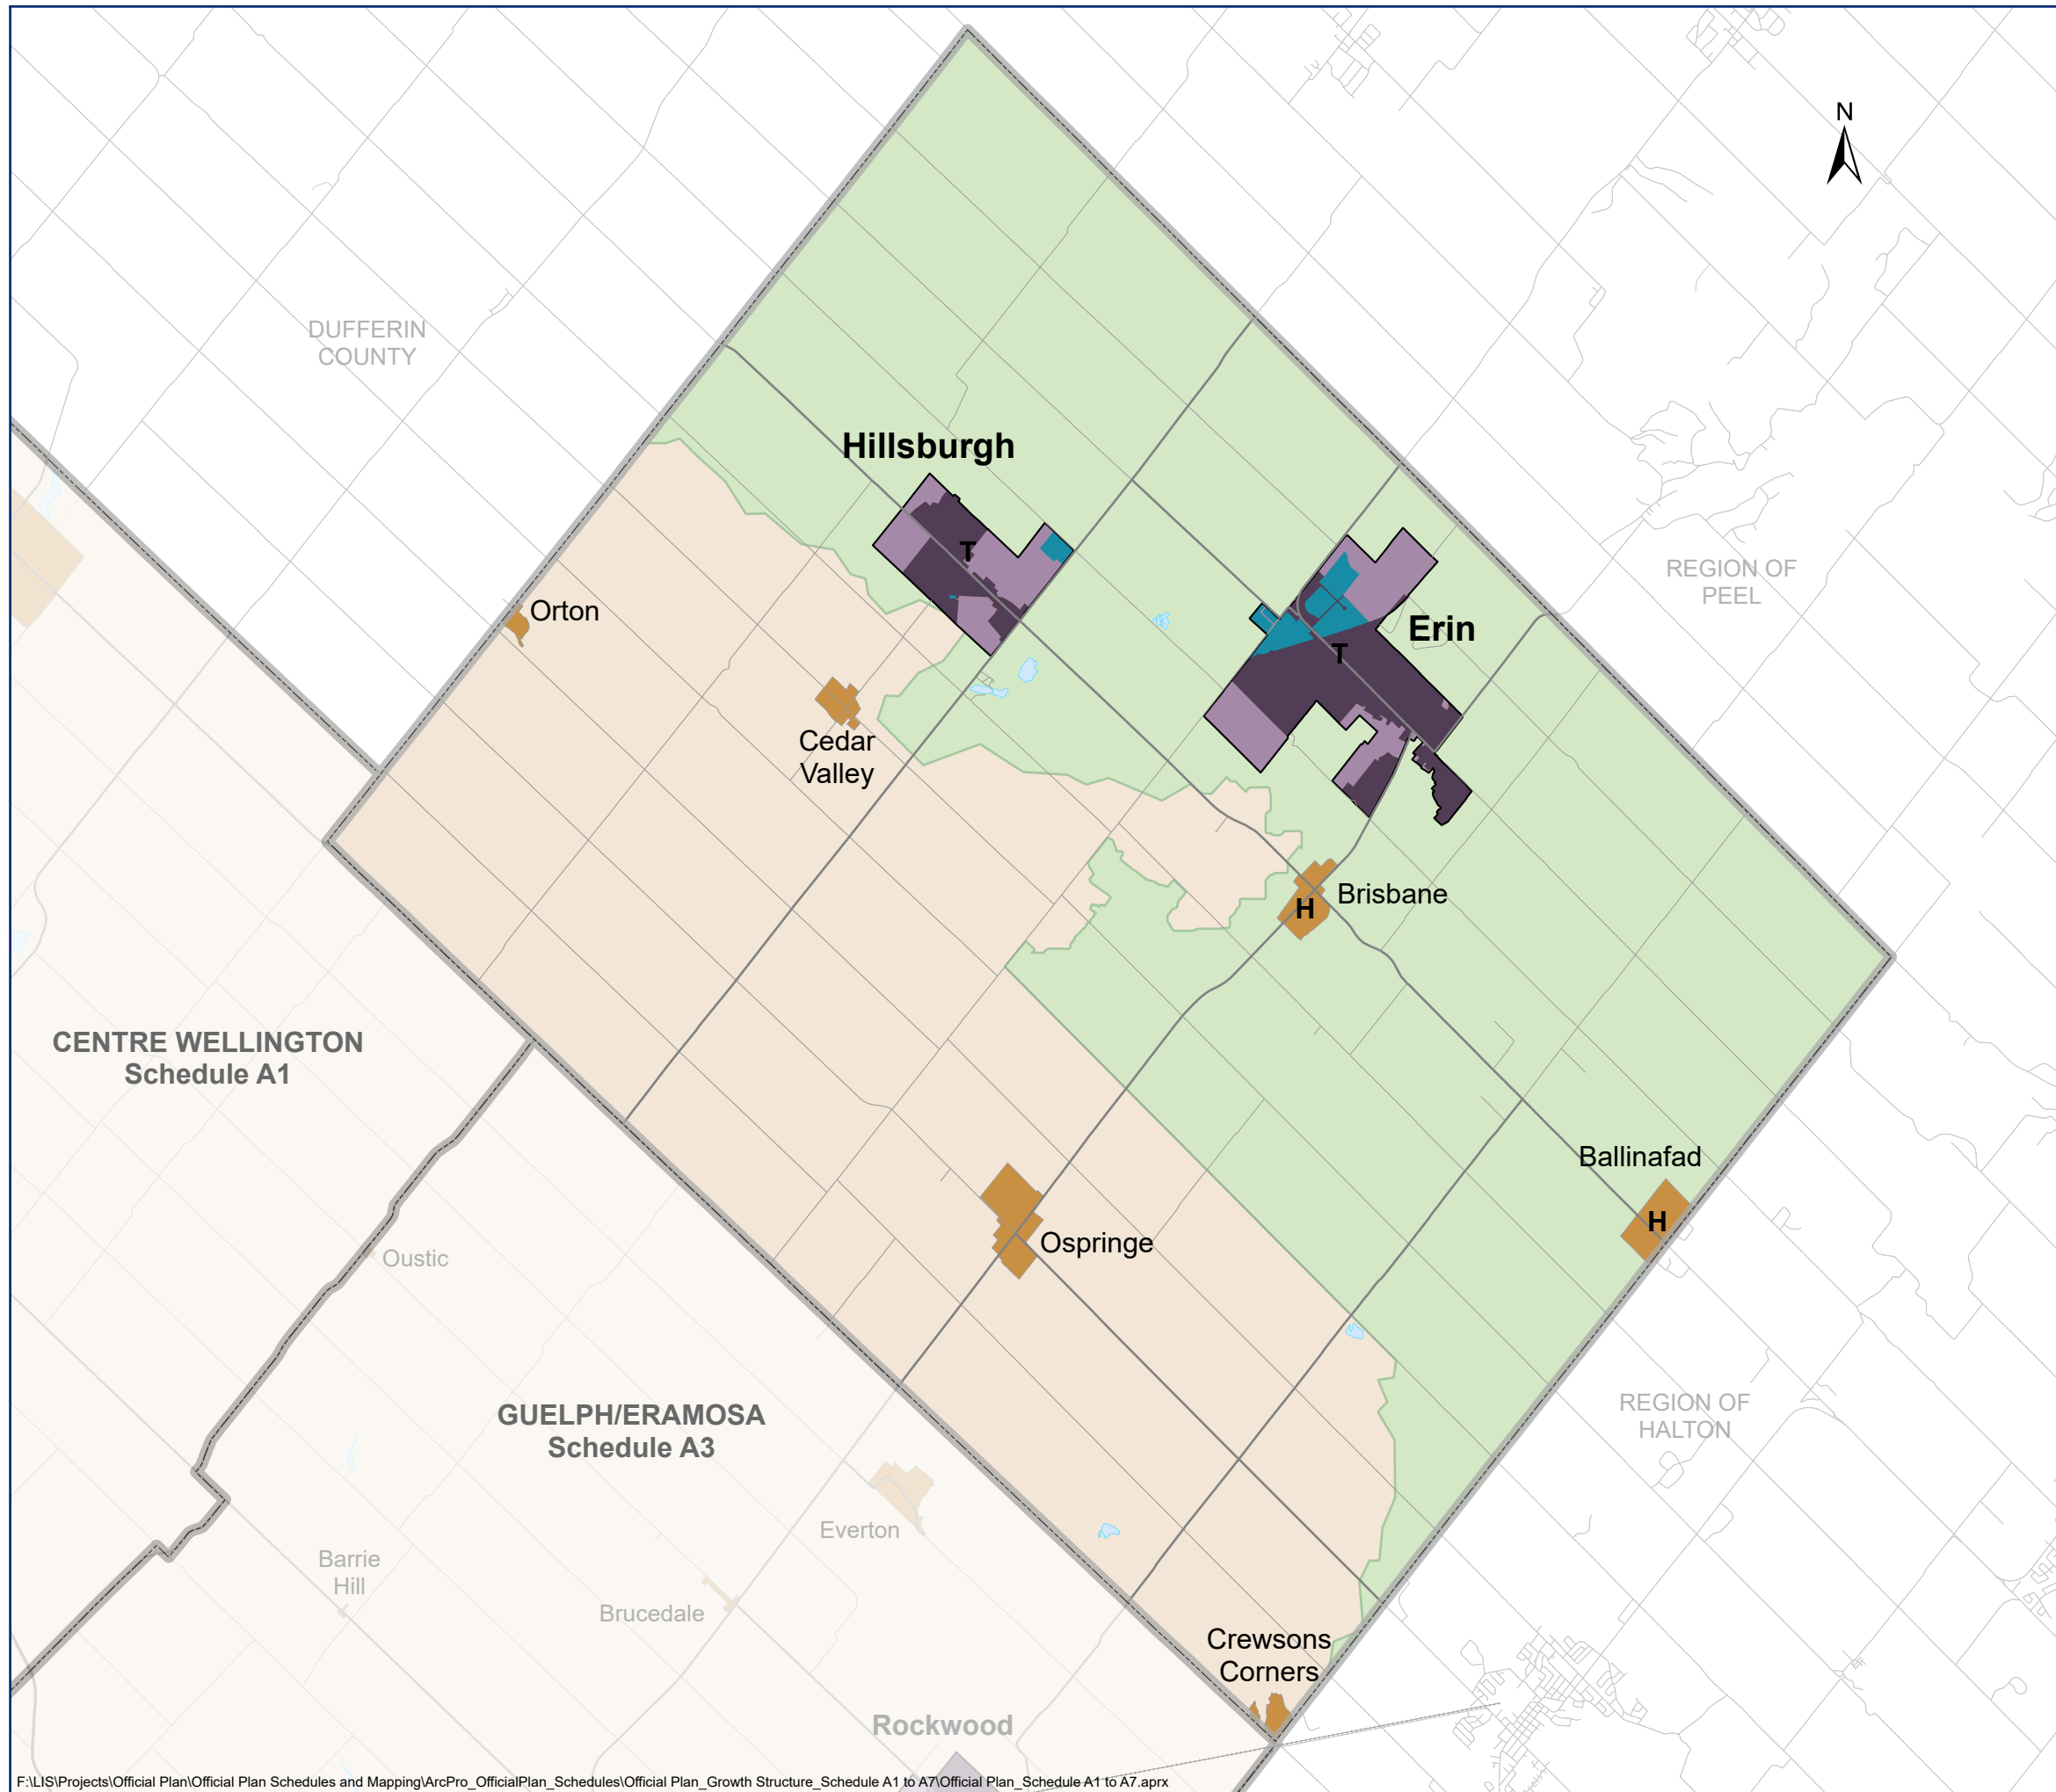

County Growth Structure

ERIN

Urban System

-  Primary Urban Centre
-  Delineated Built-up Area
-  Designated Greenfield Area
-  Employment Area

Rural System

-  Hamlet

Other

-  Greenbelt Area
-  Greenbelt Town/Village
-  Greenbelt Hamlet
-  Waterbody/Watercourse

Produced by: County of Wellington Planning & Development Department

This is not survey data. All rights reserved. May not be reproduced without permission.

Sources:
 County of Wellington 2026
 Ministry of Natural Resources and Forestry,
 © King's Printer for Ontario, 2026.