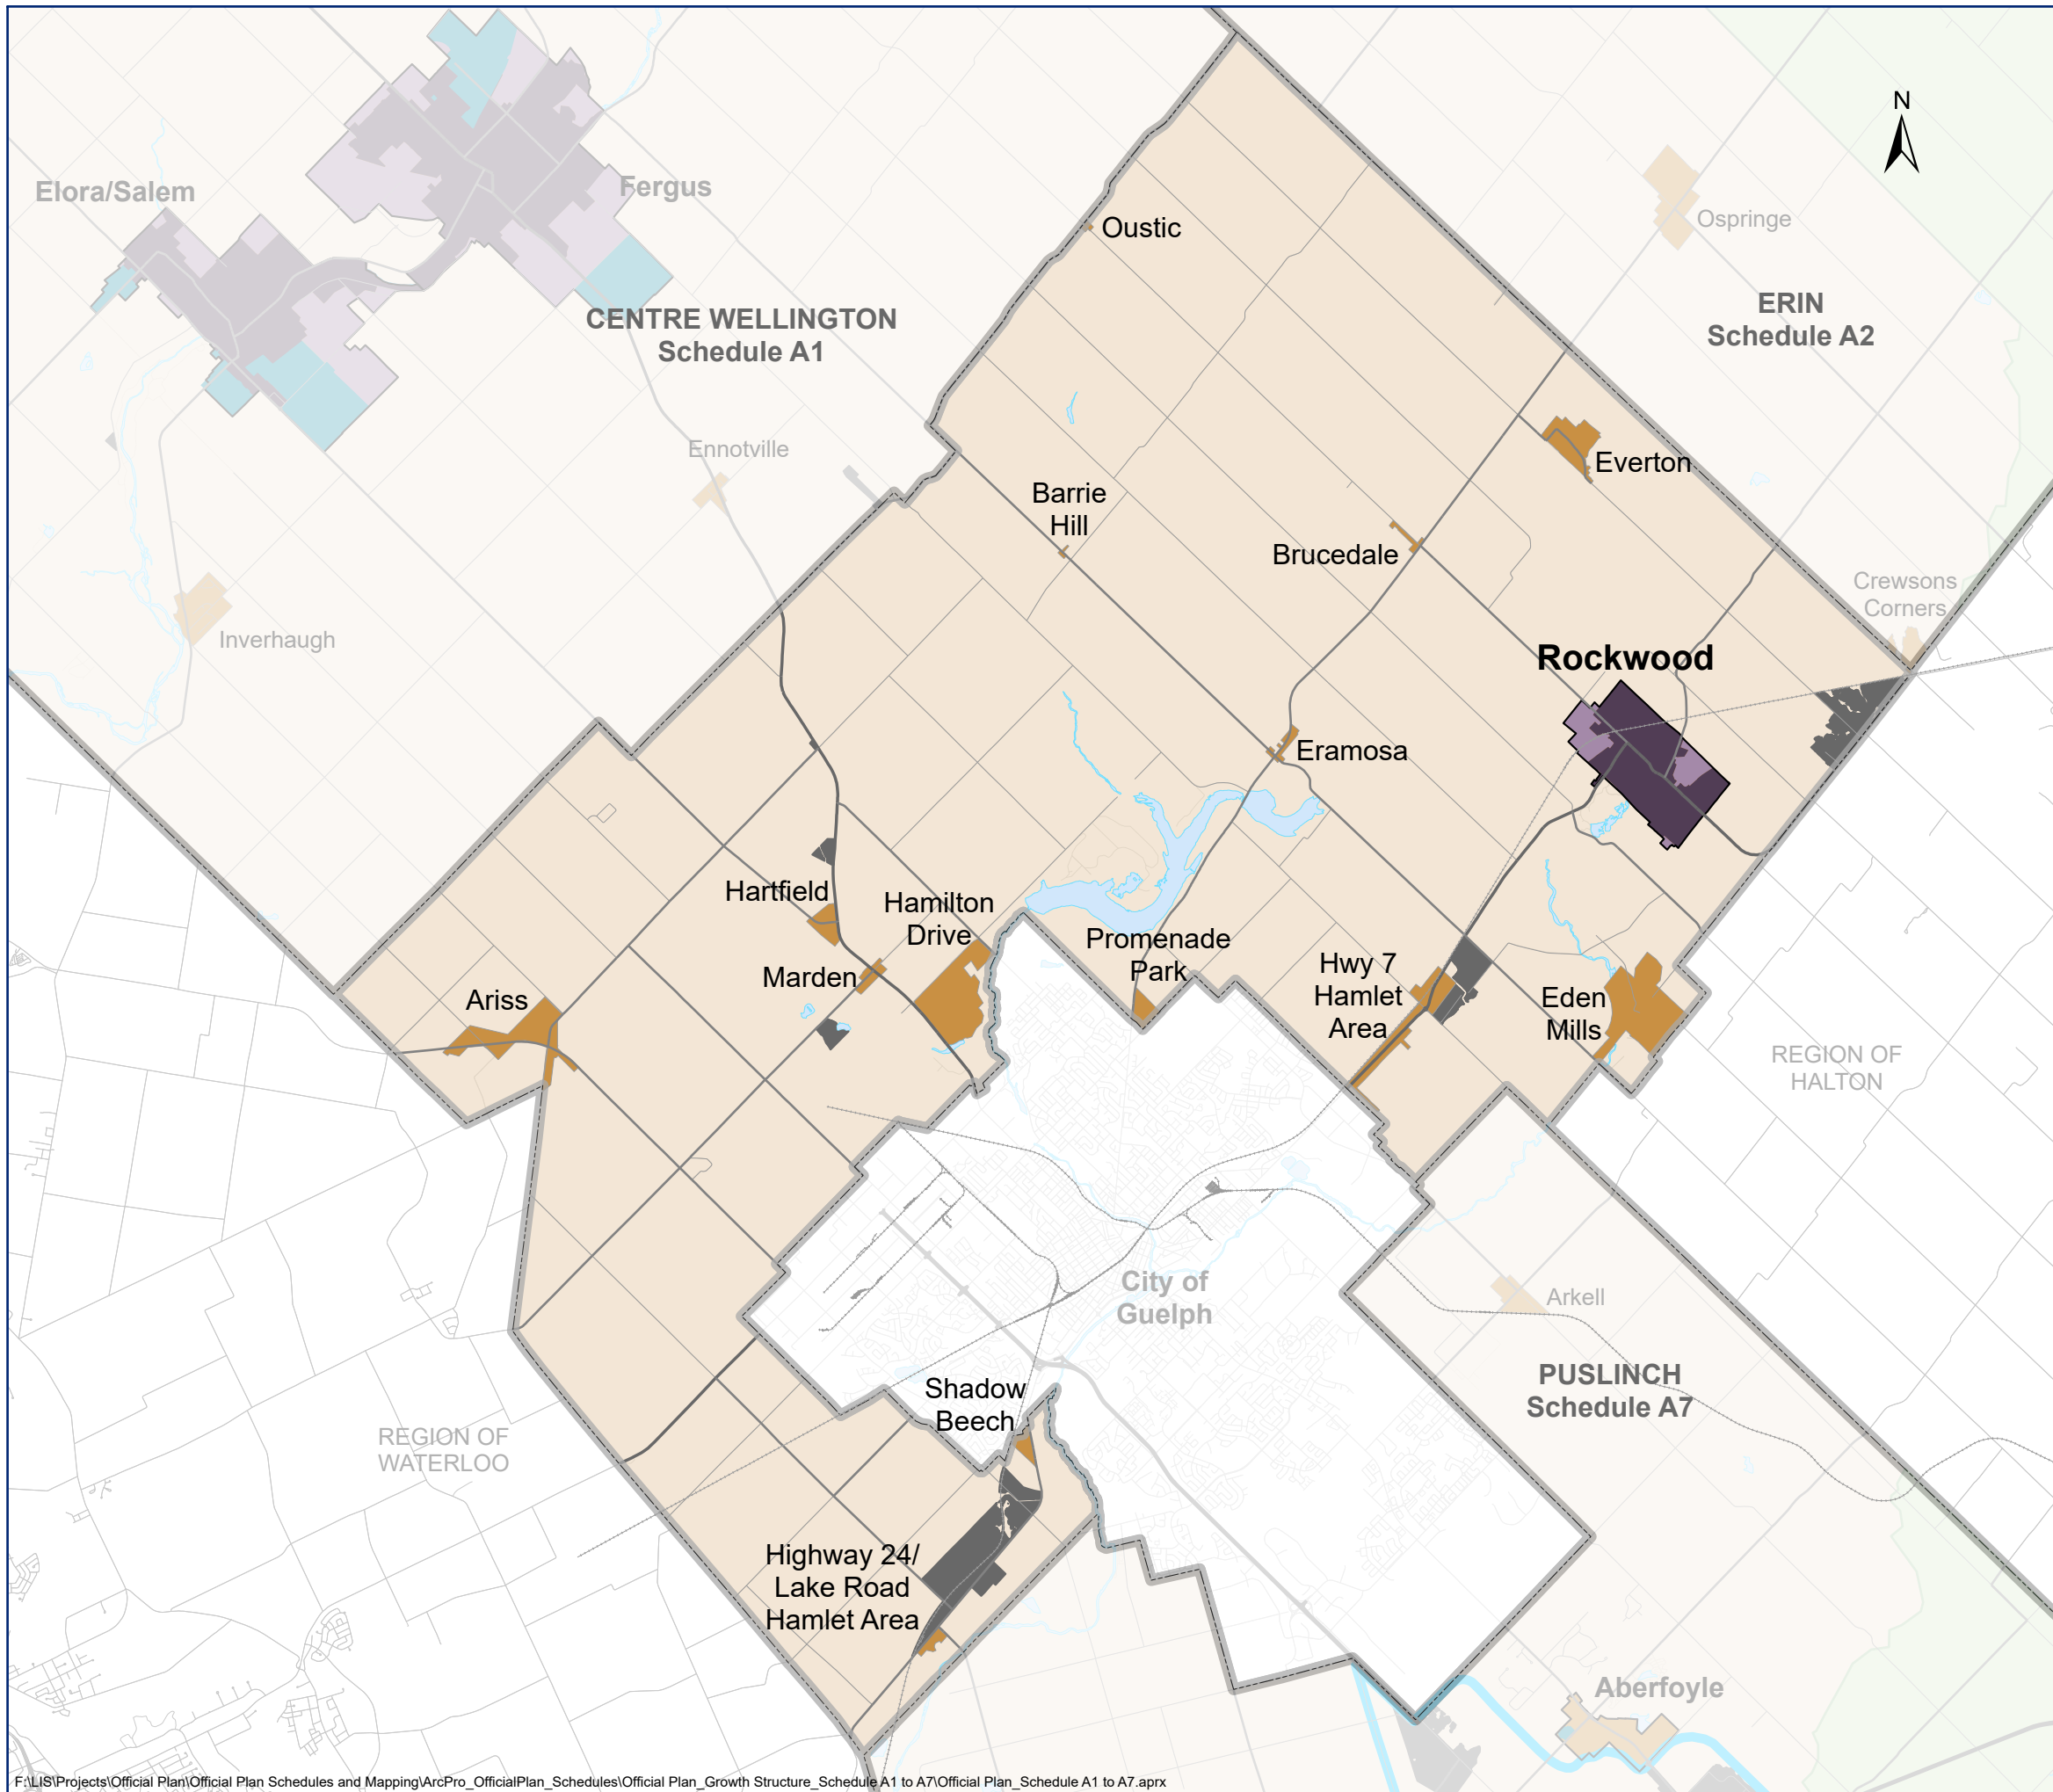

County Growth Structure

GUELPH/ERAMOSA

Urban System

-  Primary Urban Centre
-  Delineated Built-up Area
-  Designated Greenfield Area

Rural System

-  Hamlet
-  Rural Employment Area

Other

-  Waterbody/Watercourse

Produced by: County of Wellington Planning & Development Department

This is not survey data. All rights reserved. May not be reproduced without permission.

Sources:
 County of Wellington 2026,
 Ministry of Natural Resources and Forestry,
 © King's Printer for Ontario, 2026.