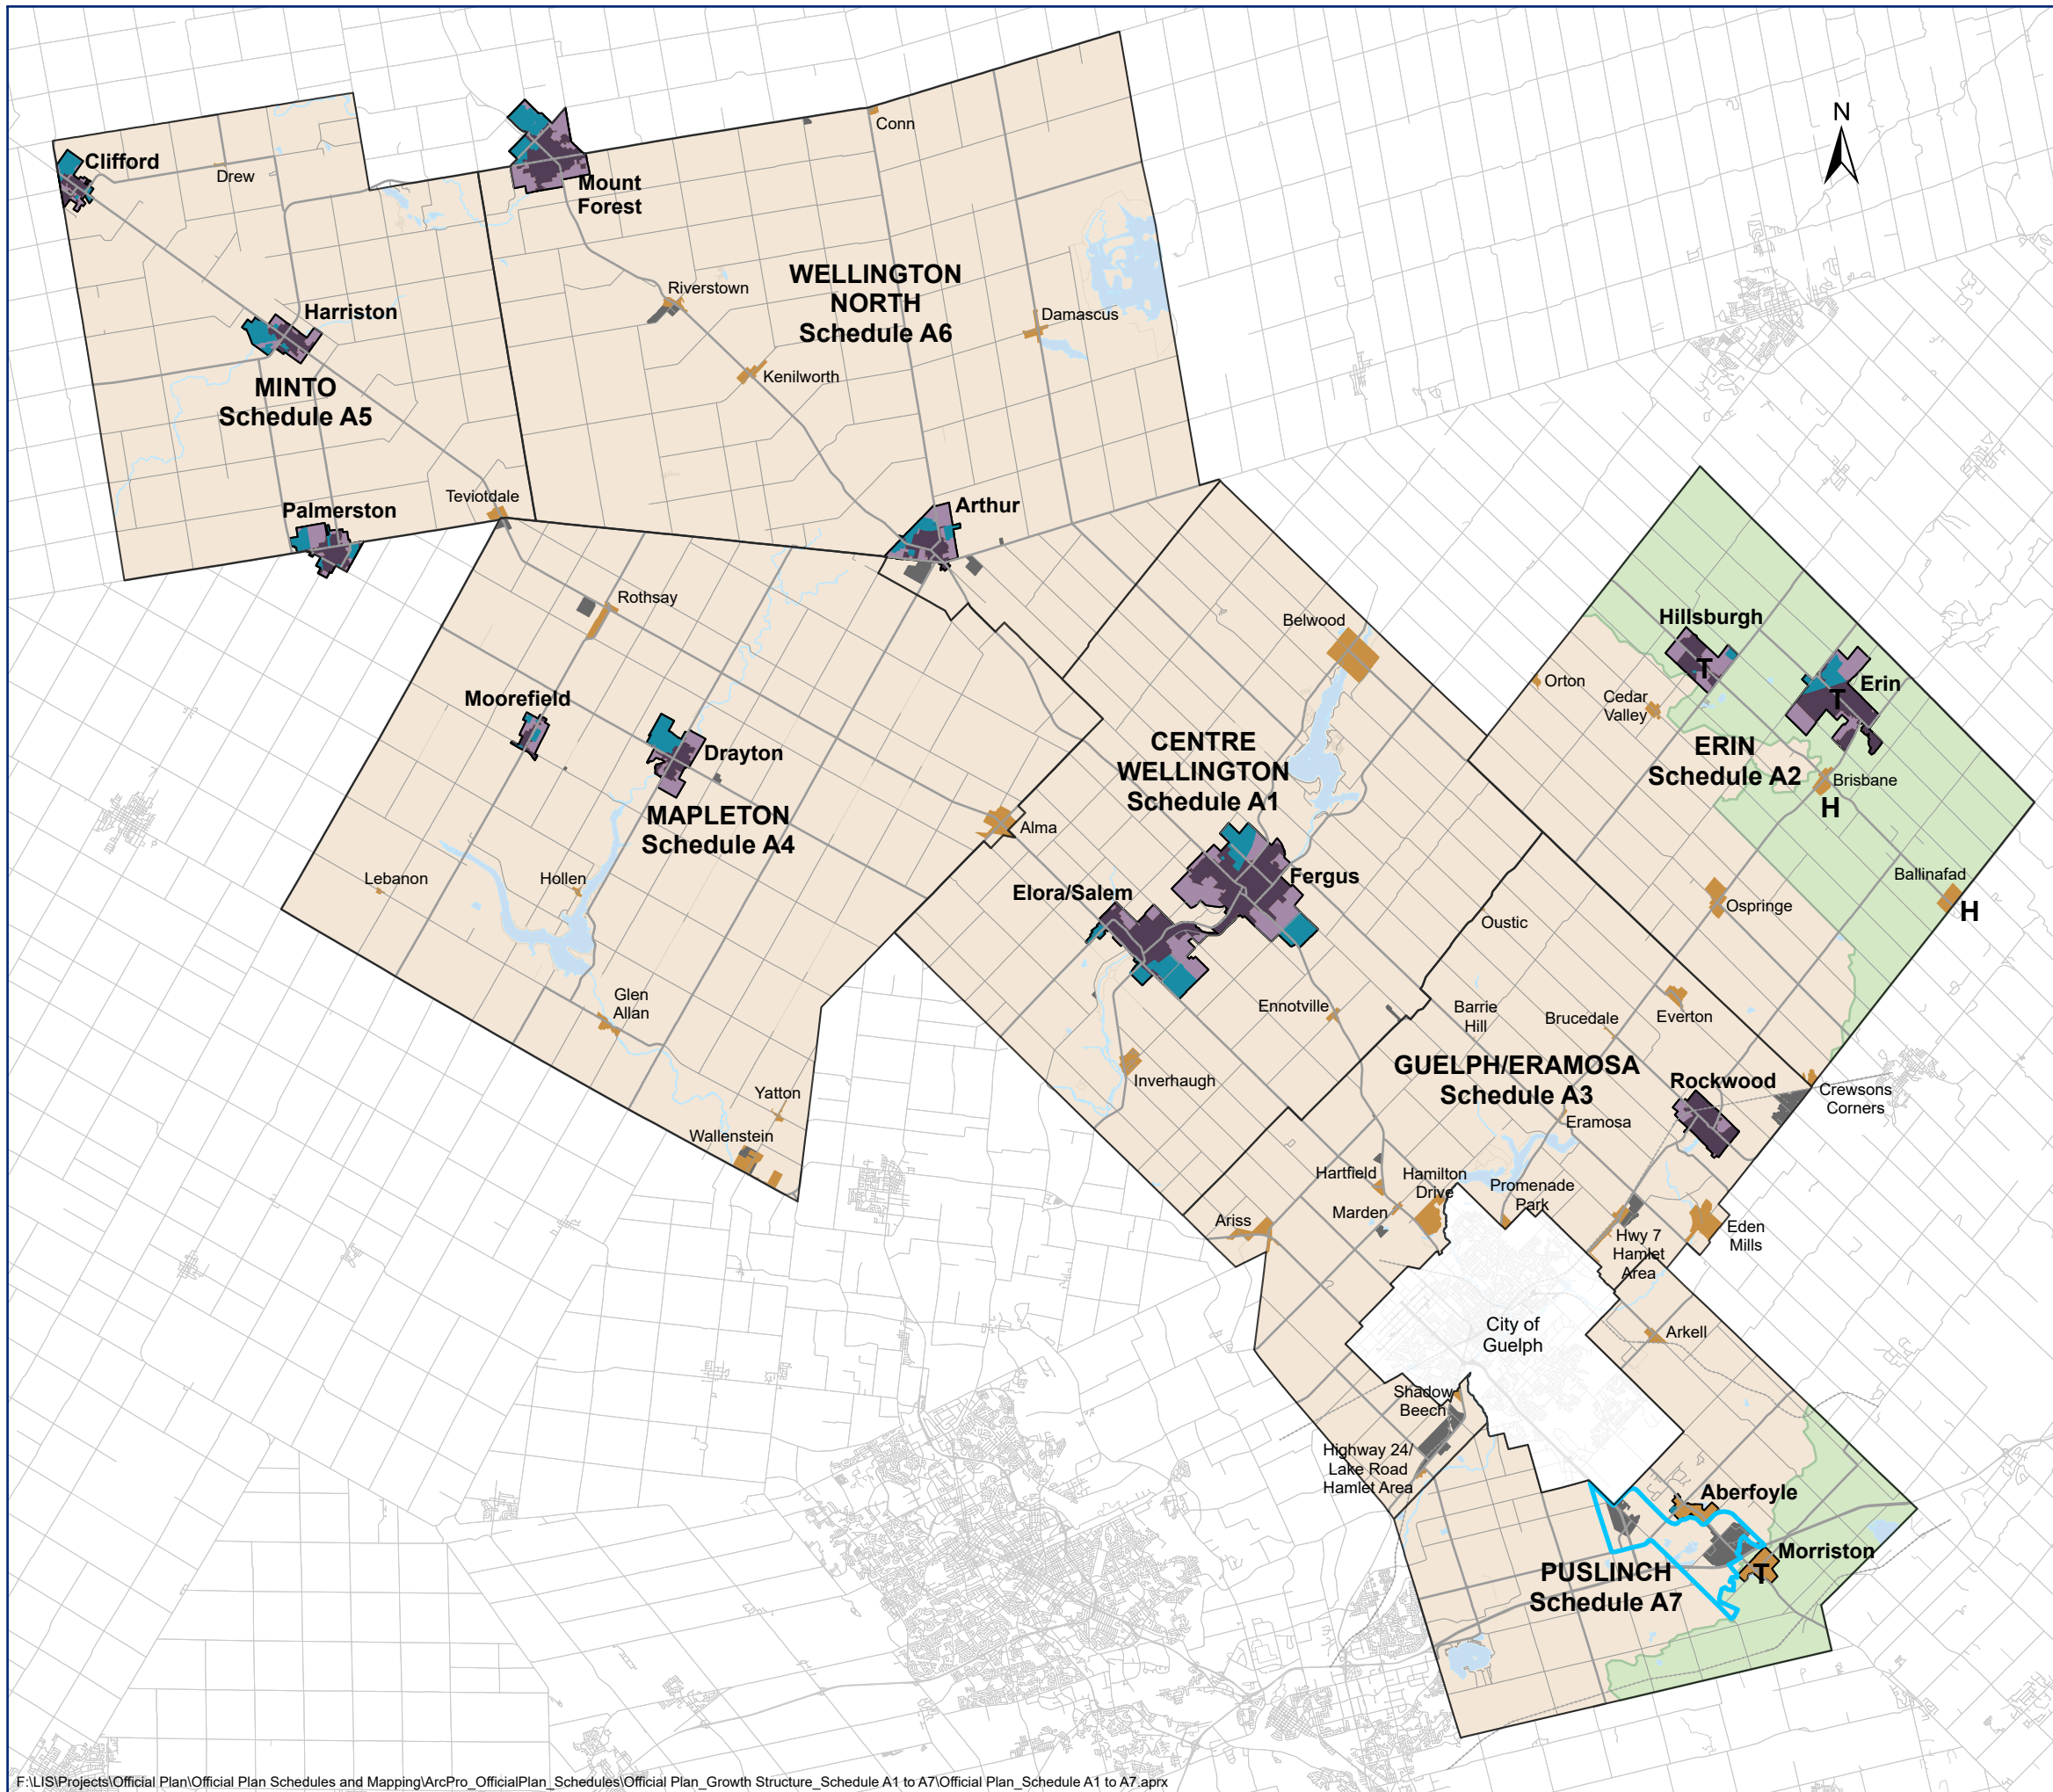

# County Growth Structure

Produced by: County of Wellington Planning & Development Department

This is not survey data. All rights reserved. May not be reproduced without permission.

Sources:  
 County of Wellington 2026  
 Ministry of Natural Resources and Forestry,  
 © King's Printer for Ontario, 2026.

Last Revised: July 2026