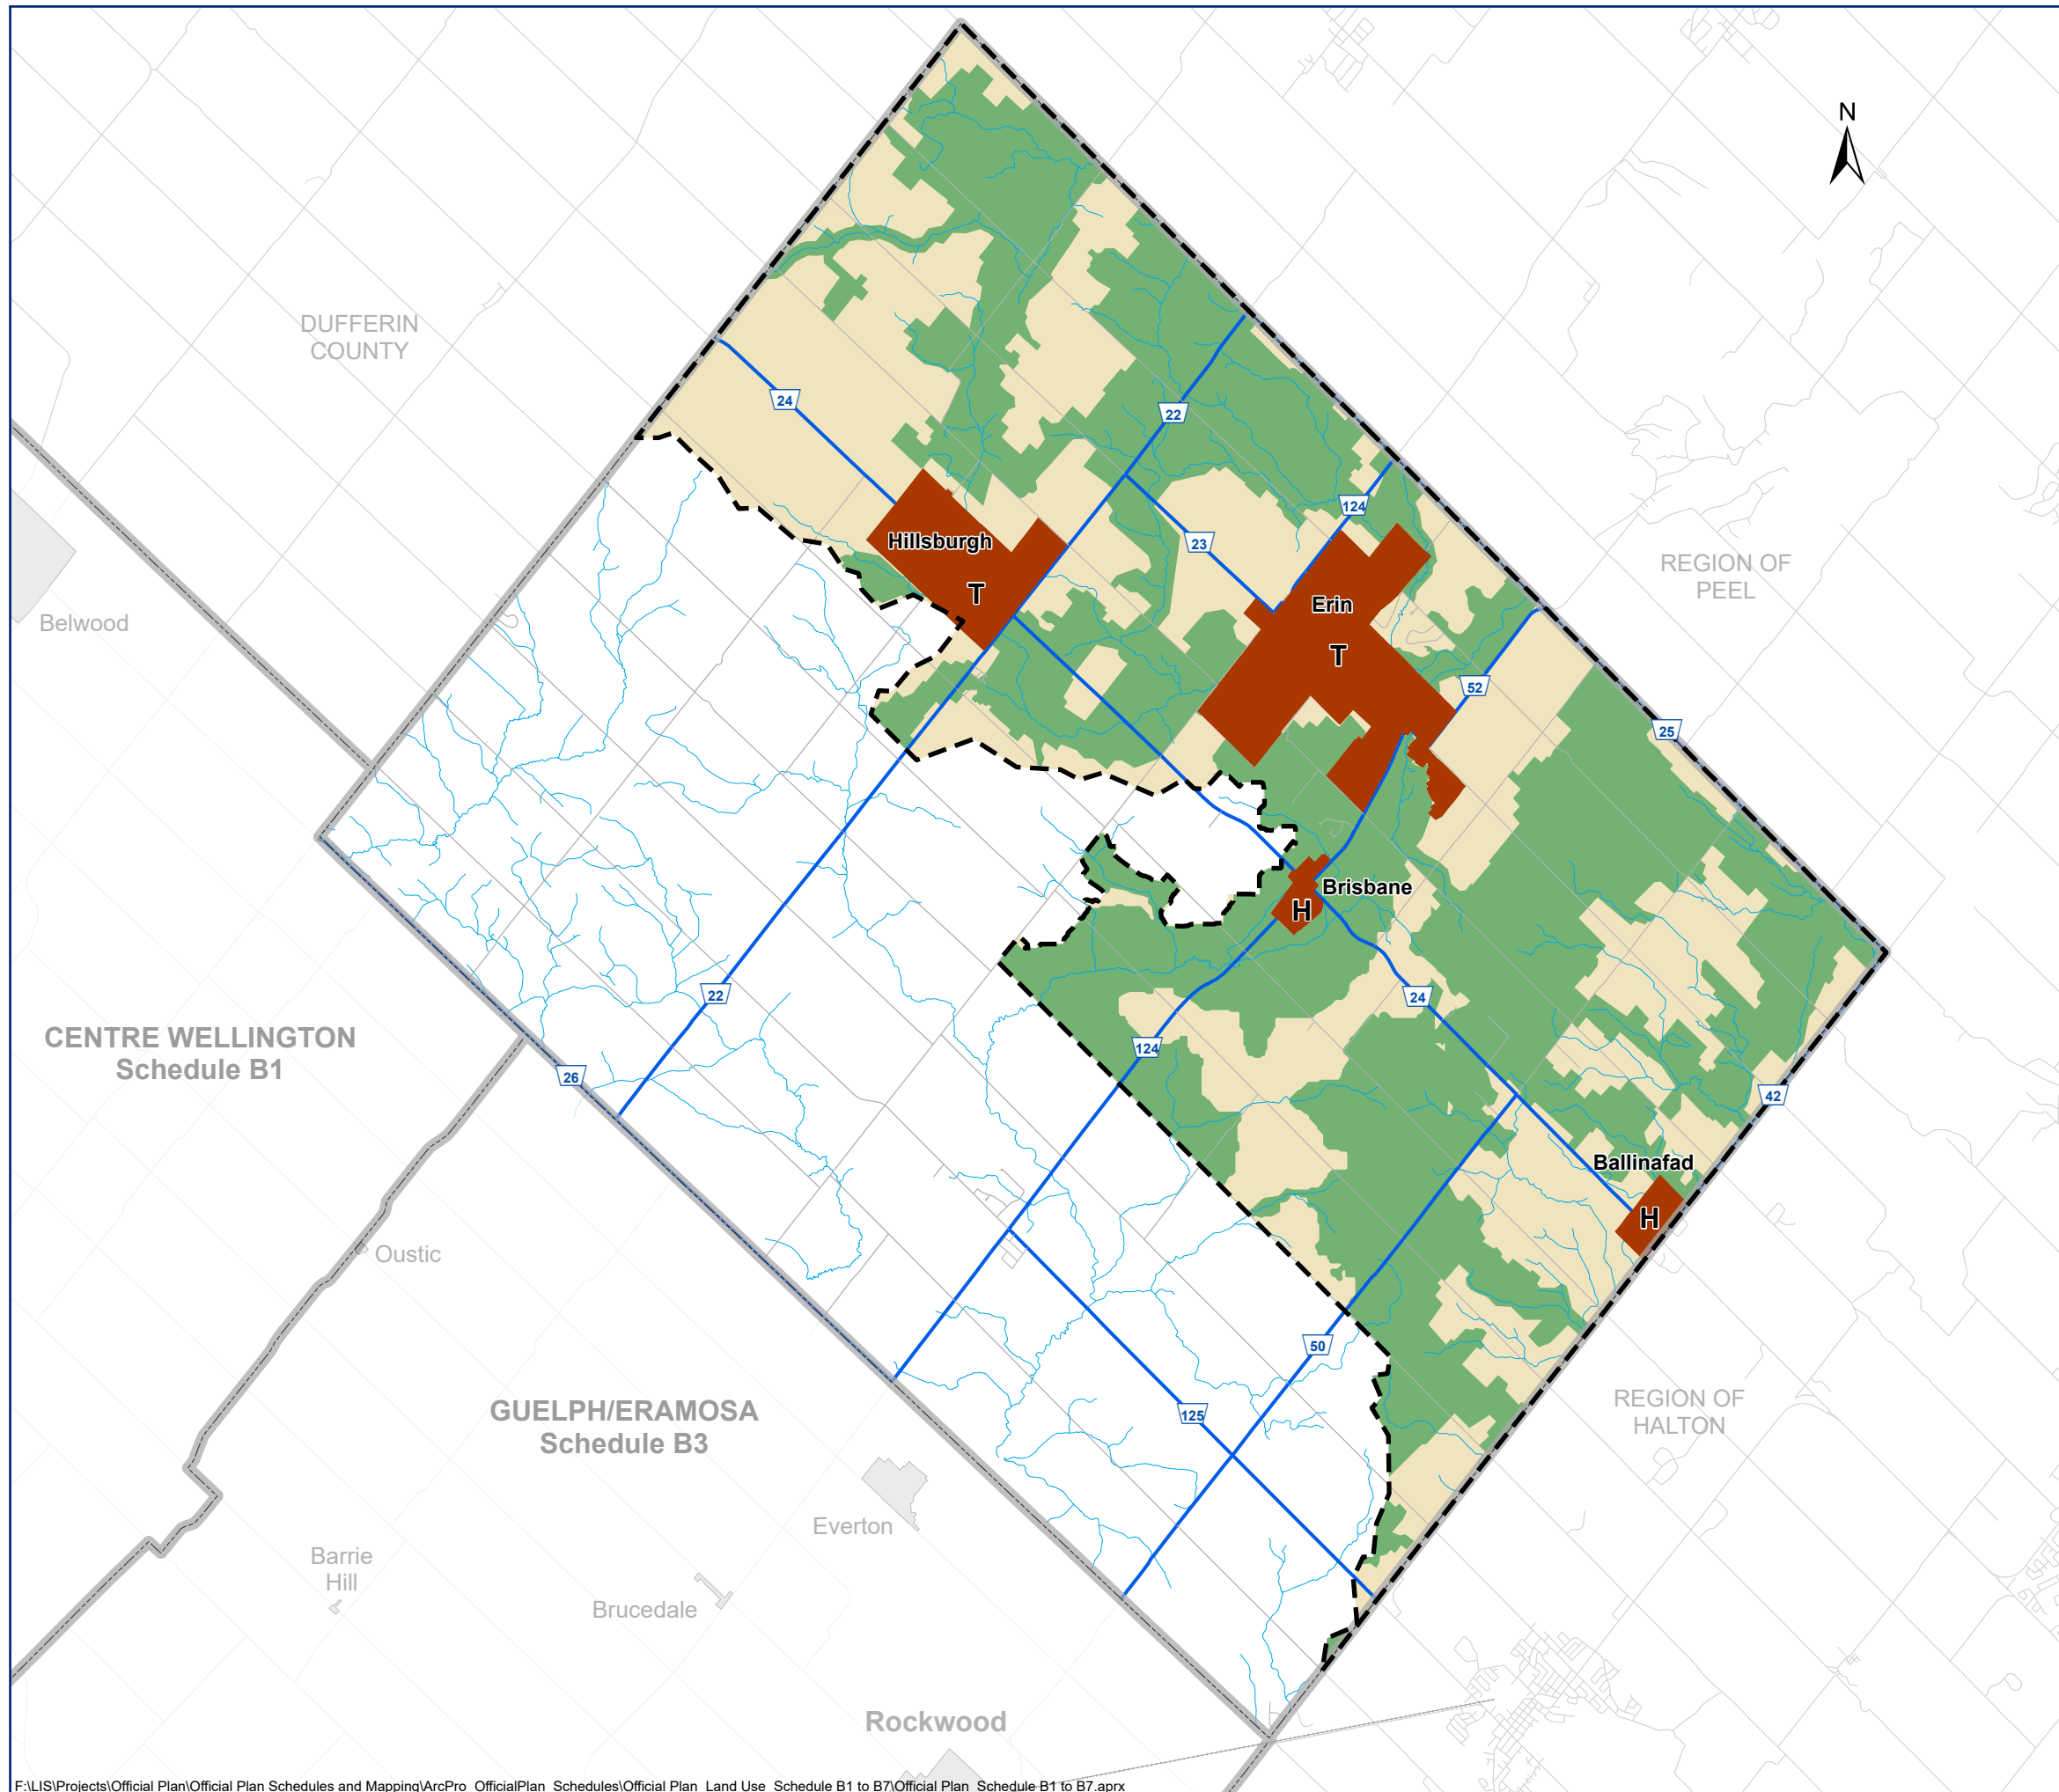

Greenbelt Plan

ERIN

Legend

- Greenbelt Boundary
- Greenbelt Protected Countryside
- Greenbelt Natural Heritage System
- Settlement Areas
- T Towns and Villages
- H Hamlet

Produced by: County of Wellington Planning & Development Department

This is not survey data. All rights reserved.
May not be reproduced without permission.

Sources:
County of Wellington 2026,
Ministry of Natural Resources and Forestry,
Grand River Conservation Authority,
Credit River Conservation Authority,
© King's Printer for Ontario, 2026.