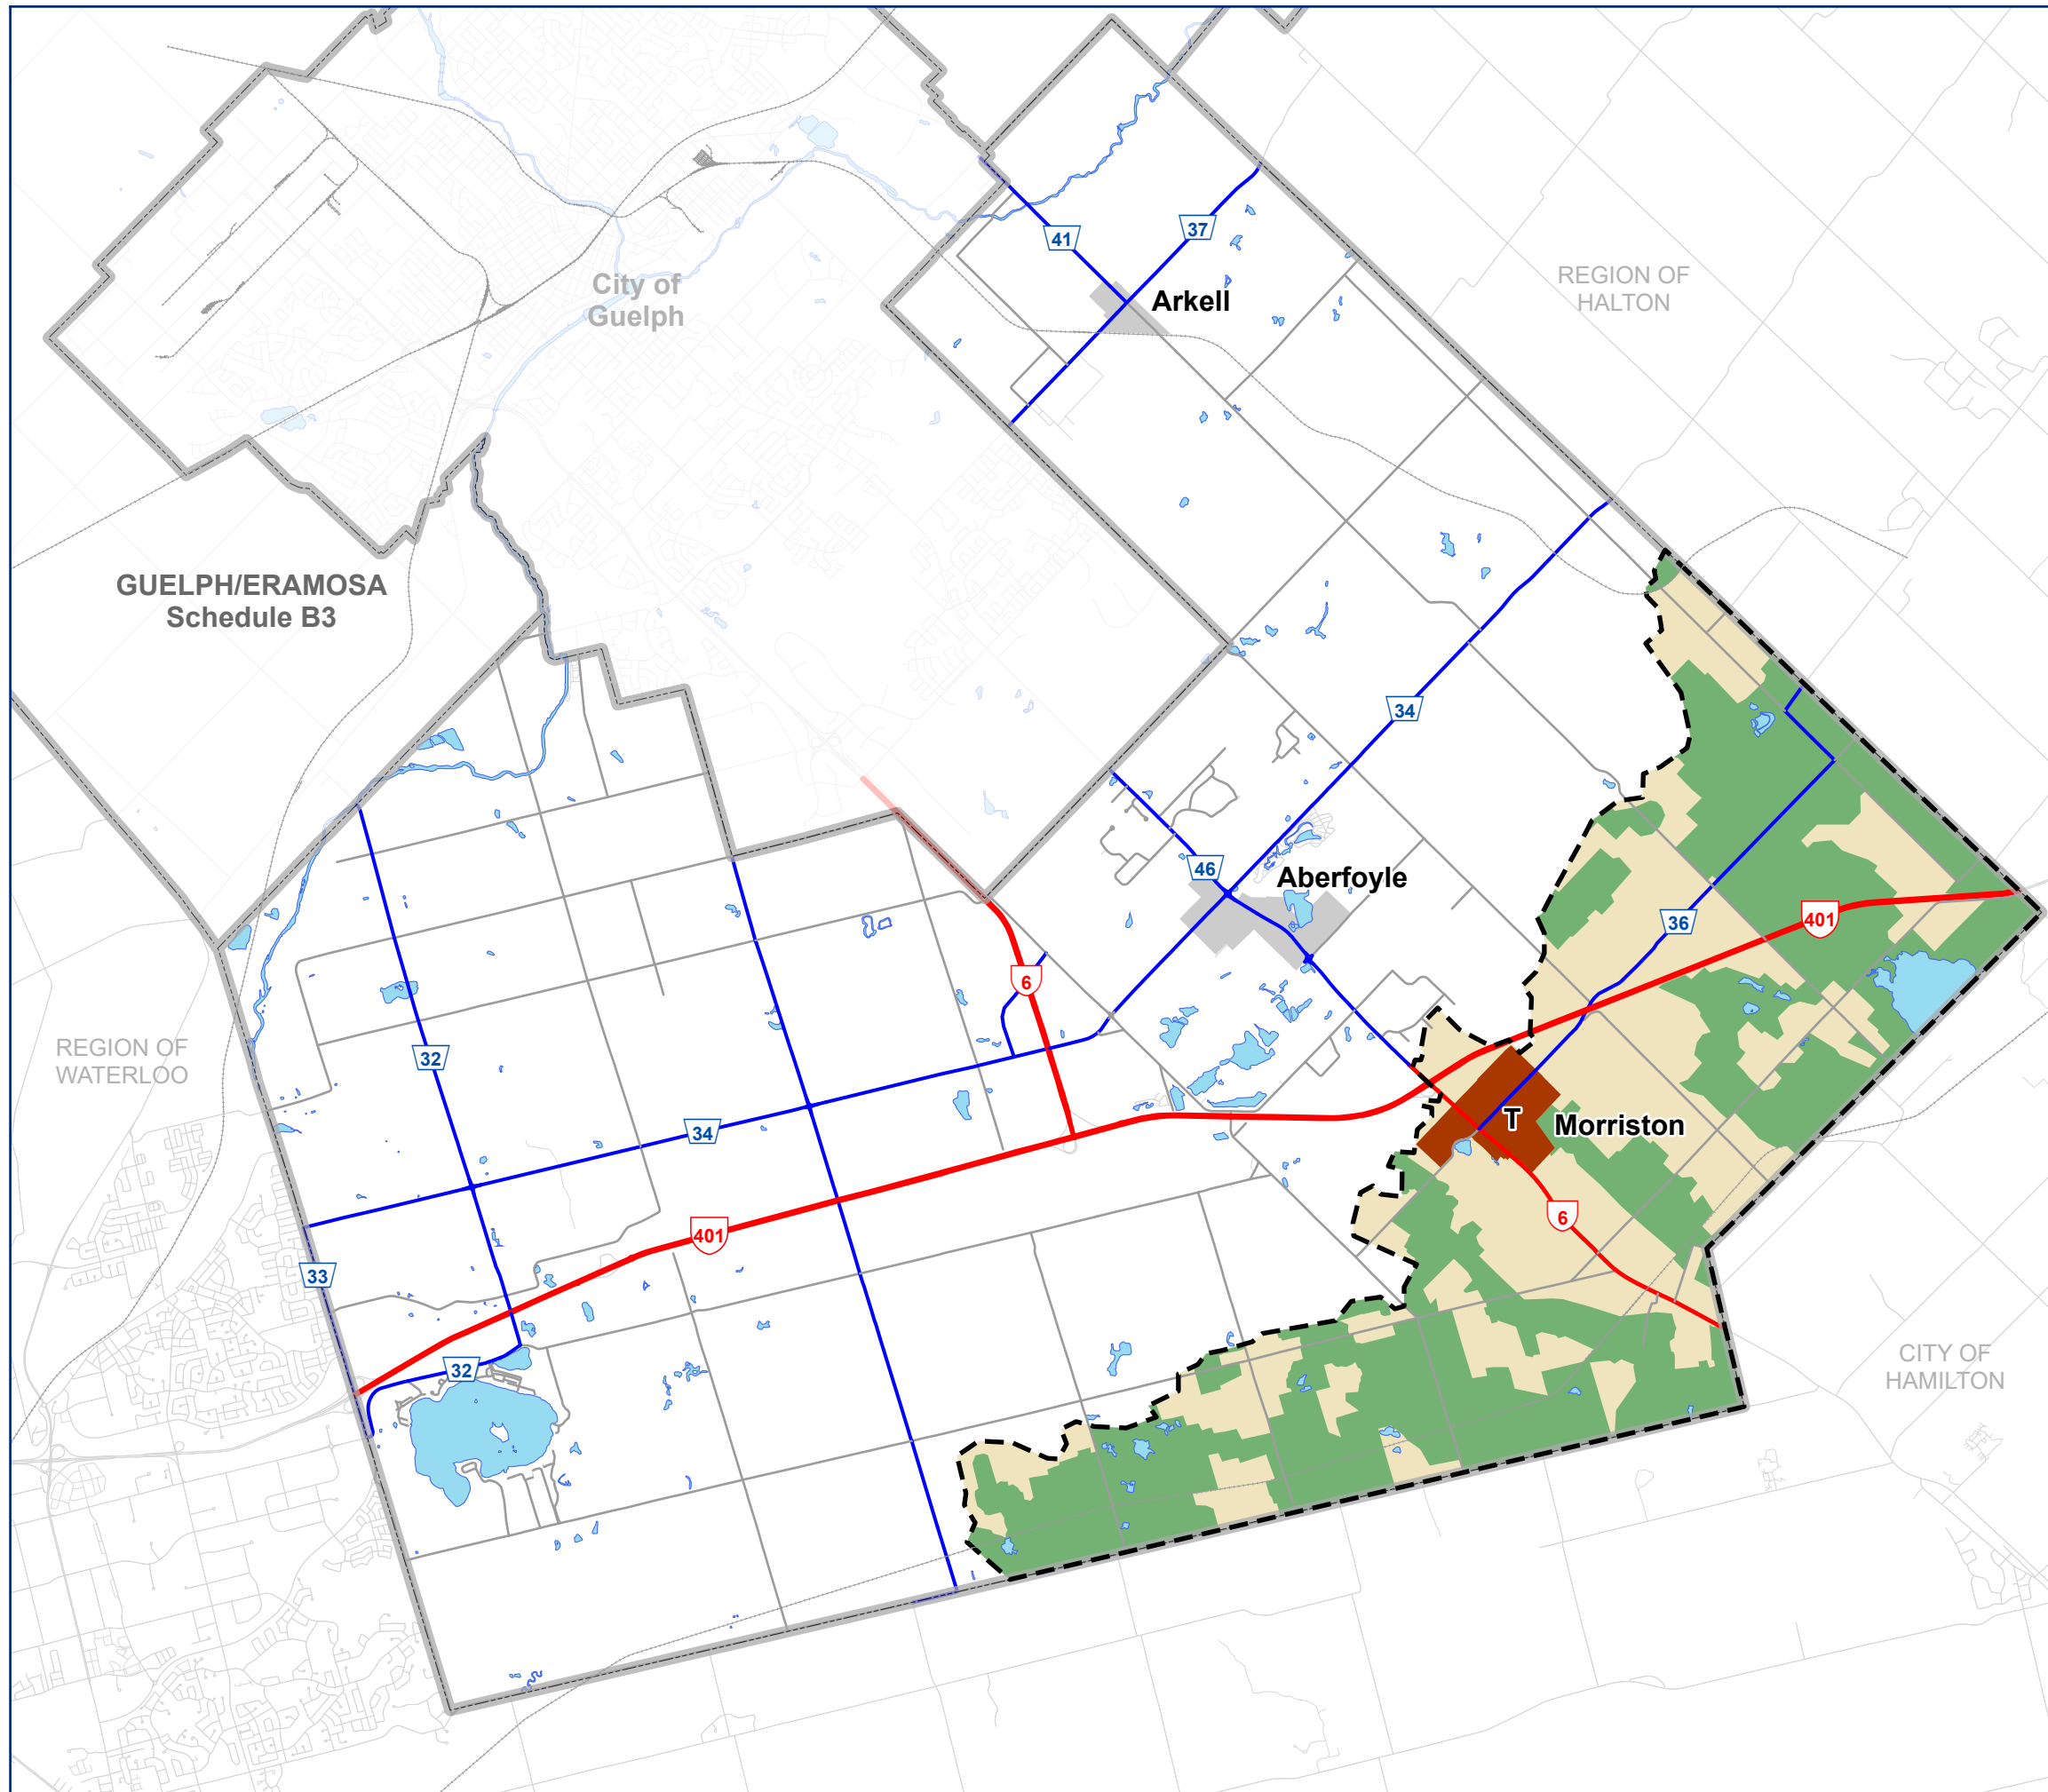

# Greenbelt Plan

## PUSLINCH

### Legend

-  Greenbelt Boundary
-  Greenbelt Protected Countryside
-  Greenbelt Natural Heritage System
-  Settlement Areas
-  Towns and Villages
-  Hamlet

Produced by: County of Wellington Planning & Development Department